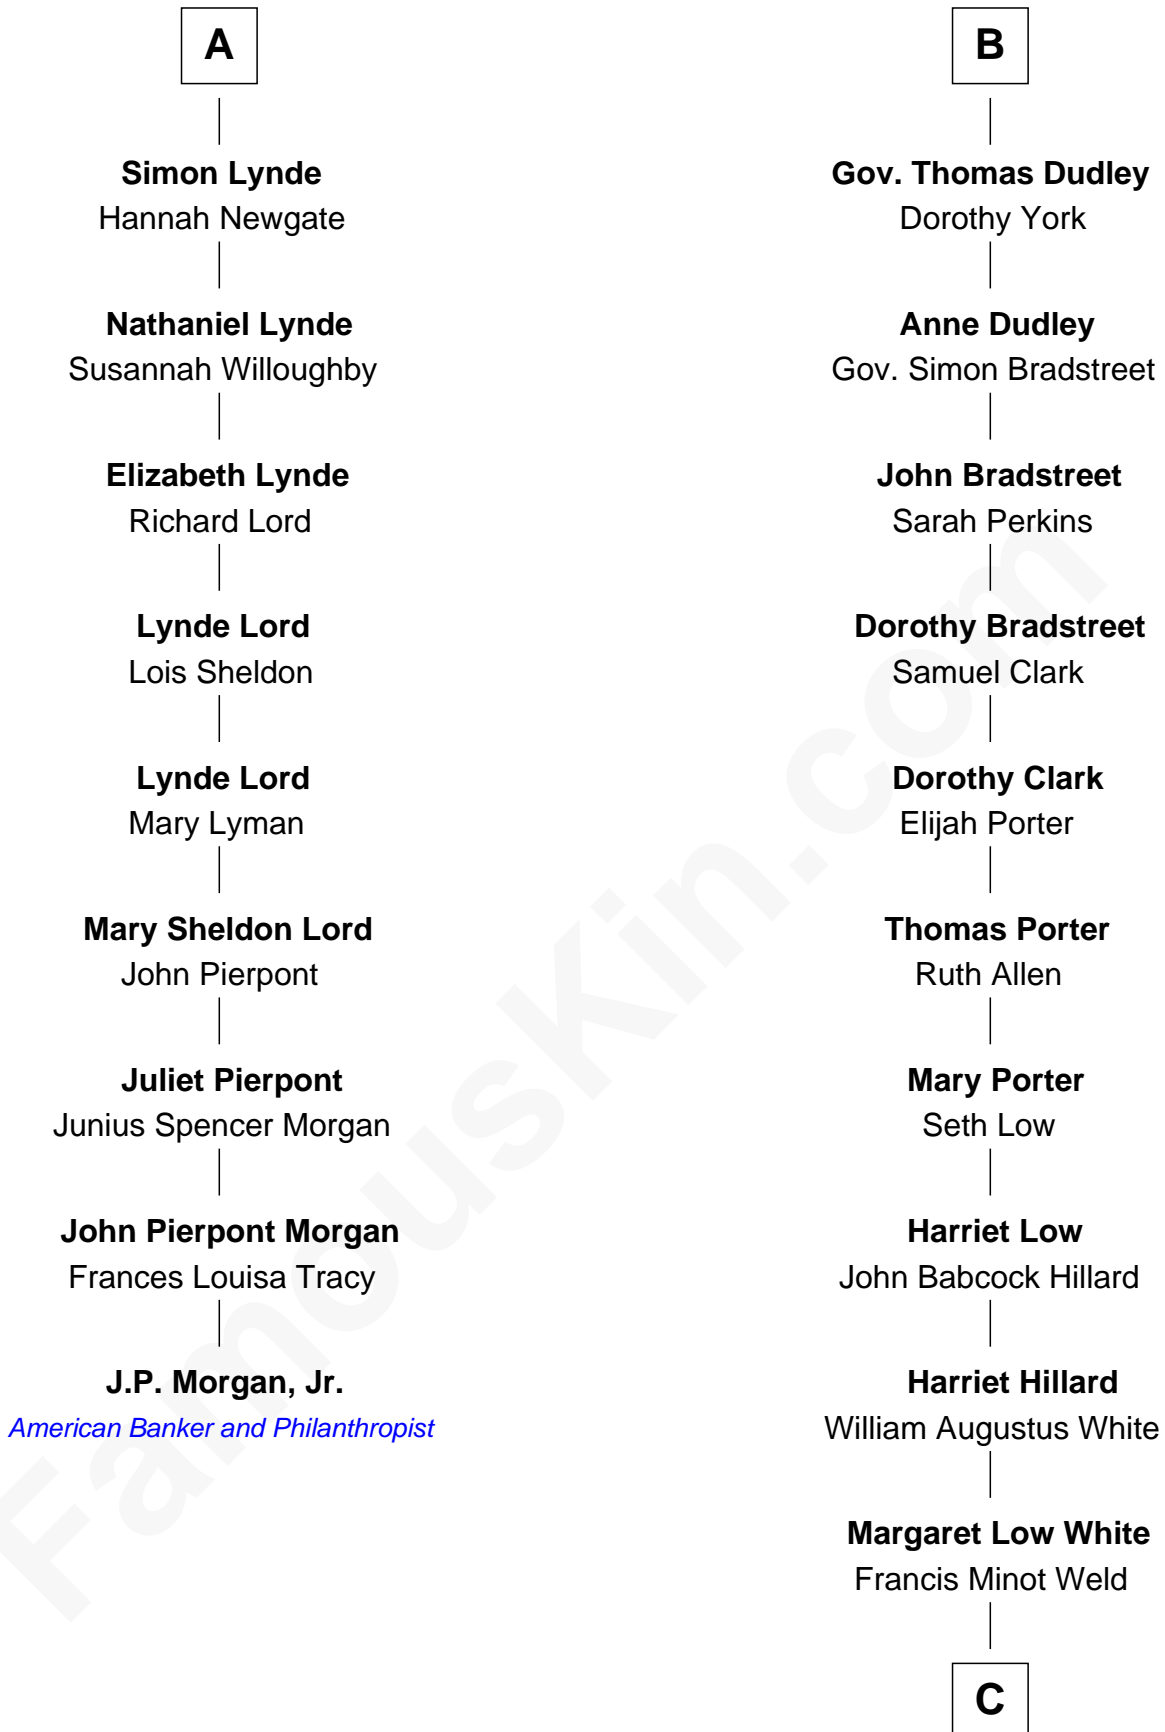

FamousKin.com Relationship Chart of

J.P. Morgan, Jr.

American Banker and Philanthropist

15th cousin 3 times removed of

Bill Weld

68th Governor of Massachusetts

Sir Reynold Grey

*with wife
Joan Astley*

Margaret Grey

Sir William Bonville

William Bonville

Elizabeth Harington

William Bonville

Katherine Neville

Cecily Bonville

Thomas Grey

Cecily Grey

Sir John Sutton

Sir Henry Dudley

- - - - - Ashton

Probable

Roger Dudley

Susanna Thorne

B

C

David Weld
Mary Blake Nichols

Bill Weld

68th Governor of Massachusetts

FamousKin.com