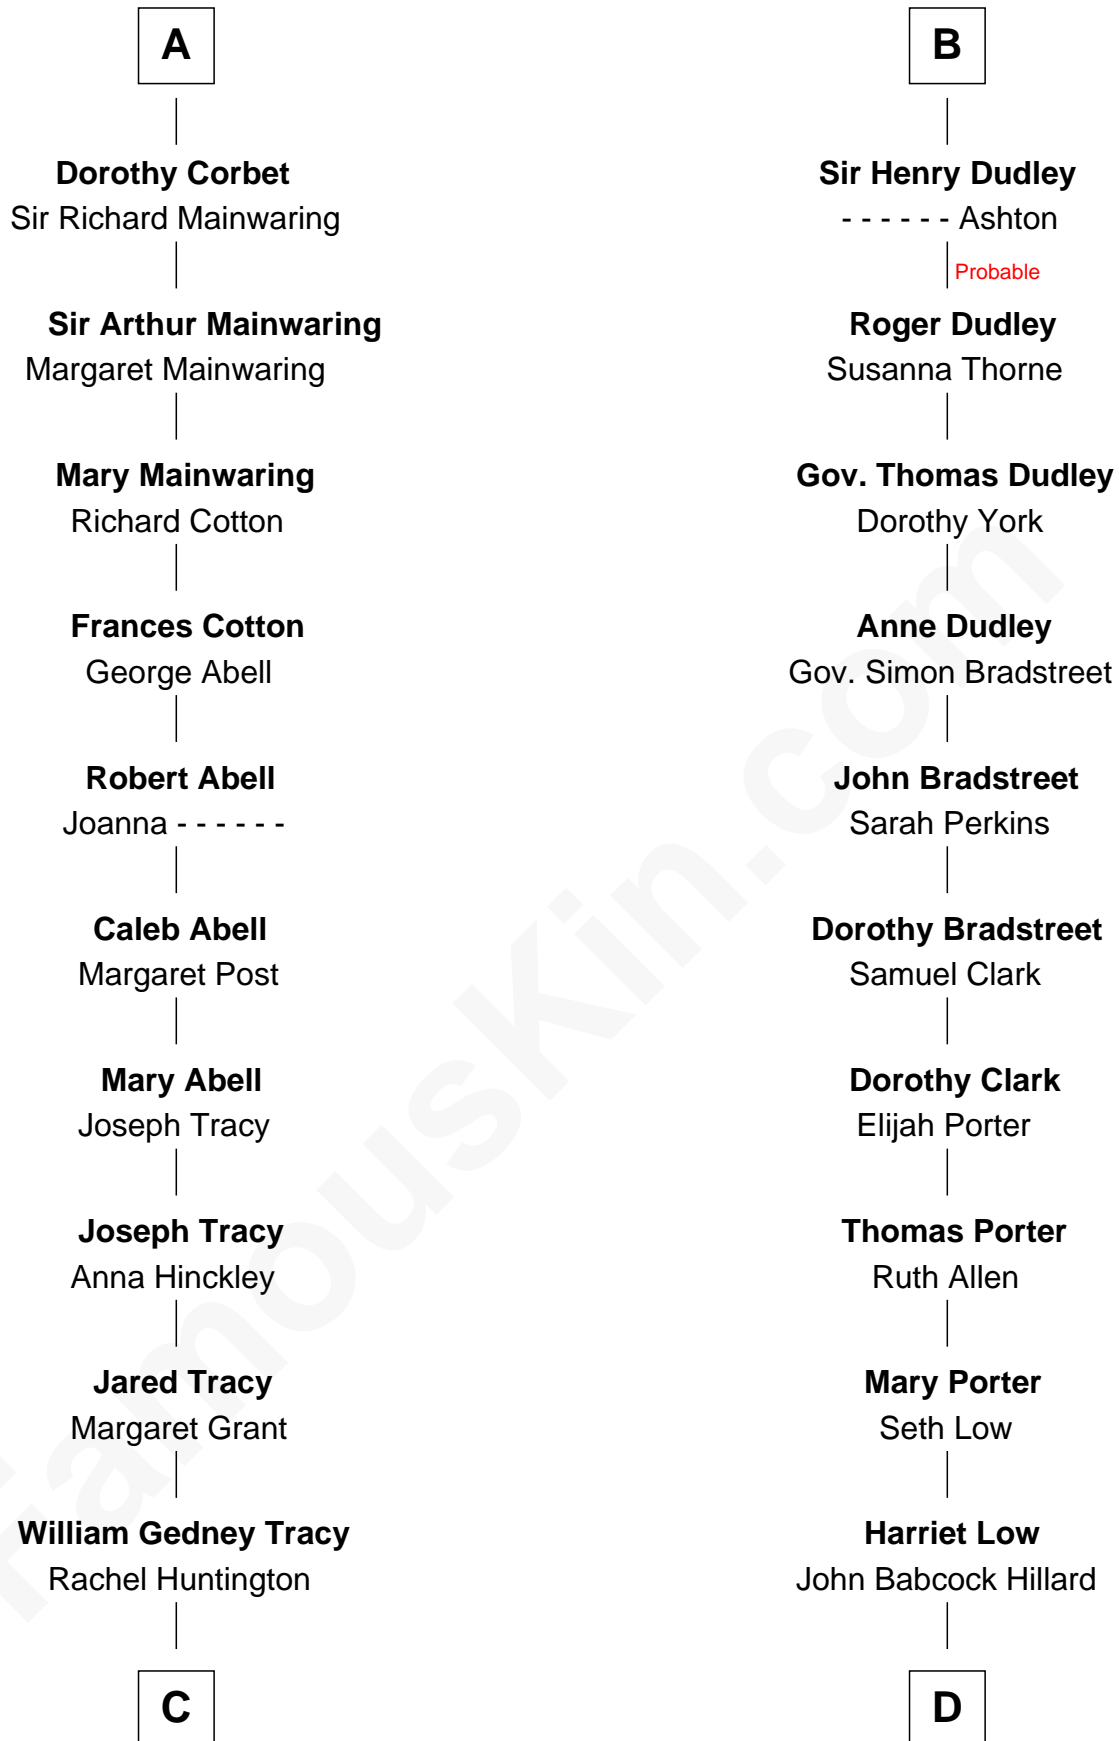

FamousKin.com Relationship Chart of

J.P. Morgan, Jr.

American Banker and Philanthropist

19th cousin 1 time removed of

Bill Weld

68th Governor of Massachusetts

C

Charles F. Tracy
Louisa Kirkland

Frances Louisa Tracy
John Pierpont Morgan

J.P. Morgan, Jr.
American Banker and Philanthropist

D

Harriet Hillard
William Augustus White

Margaret Low White
Francis Minot Weld

David Weld
Mary Blake Nichols

Bill Weld
68th Governor of Massachusetts