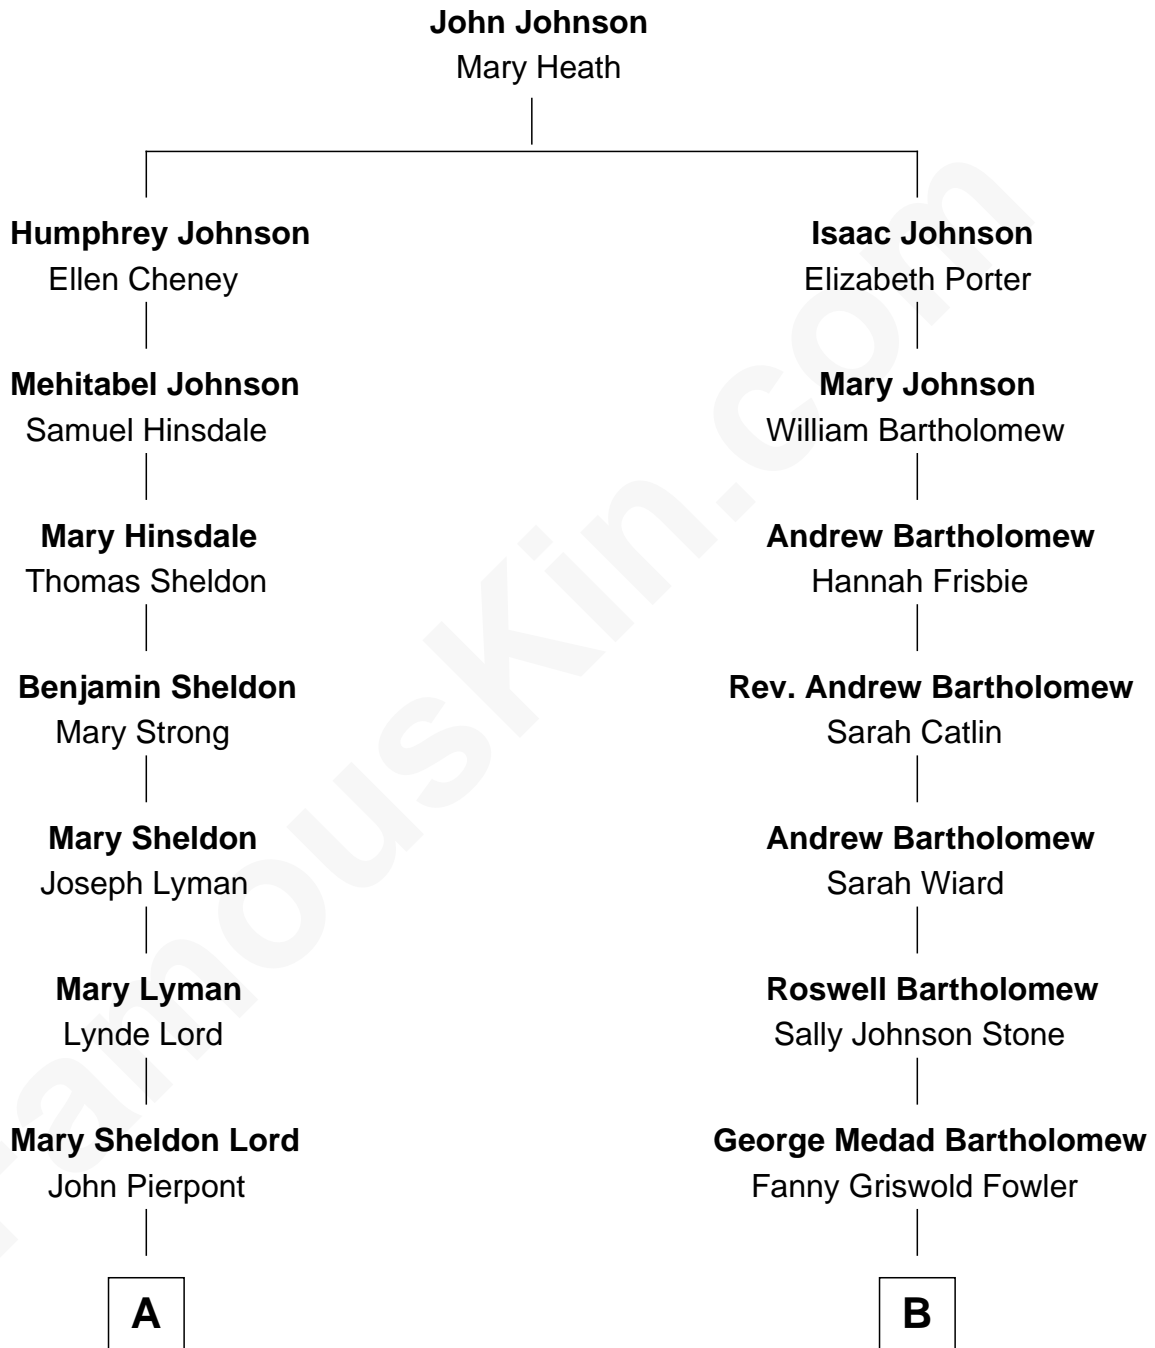

FamousKin.com Relationship Chart of

J.P. Morgan, Jr.

American Banker and Philanthropist

9th cousin 1 time removed of

Bill Weld

68th Governor of Massachusetts

A

Juliet Pierpont
Junius Spencer Morgan

John Pierpont Morgan
Frances Louisa Tracy

J.P. Morgan, Jr.
American Banker and Philanthropist

B

Fanny Elizabeth Bartholomew
Dr. Francis Minot Weld

Francis Minot Weld
Margaret Low White

David Weld
Mary Blake Nichols