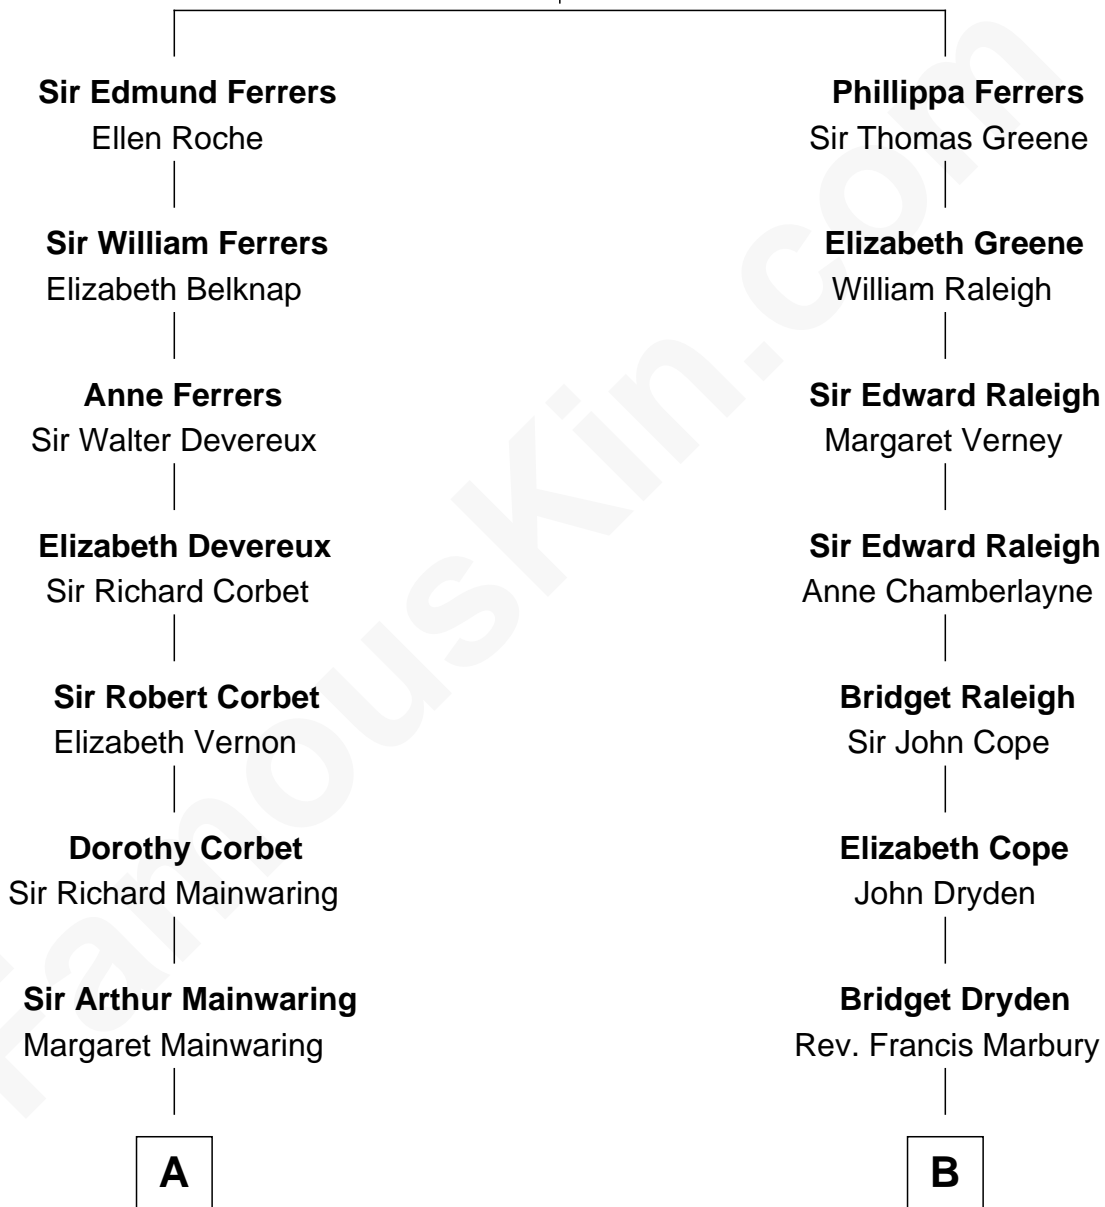

## Relationship Chart of

**J.P. Morgan, Jr.**

*American Banker and Philanthropist*

17th cousin 1 time removed of

**Tuesday Weld**

*TV and Movie Actress*

**Robert de Ferrers**  
Margaret Despencer

C

Lothrop Motley Weld

Yosene Balfour Ker

Tuesday Weld

*TV and Movie Actress*

FamousKin.com