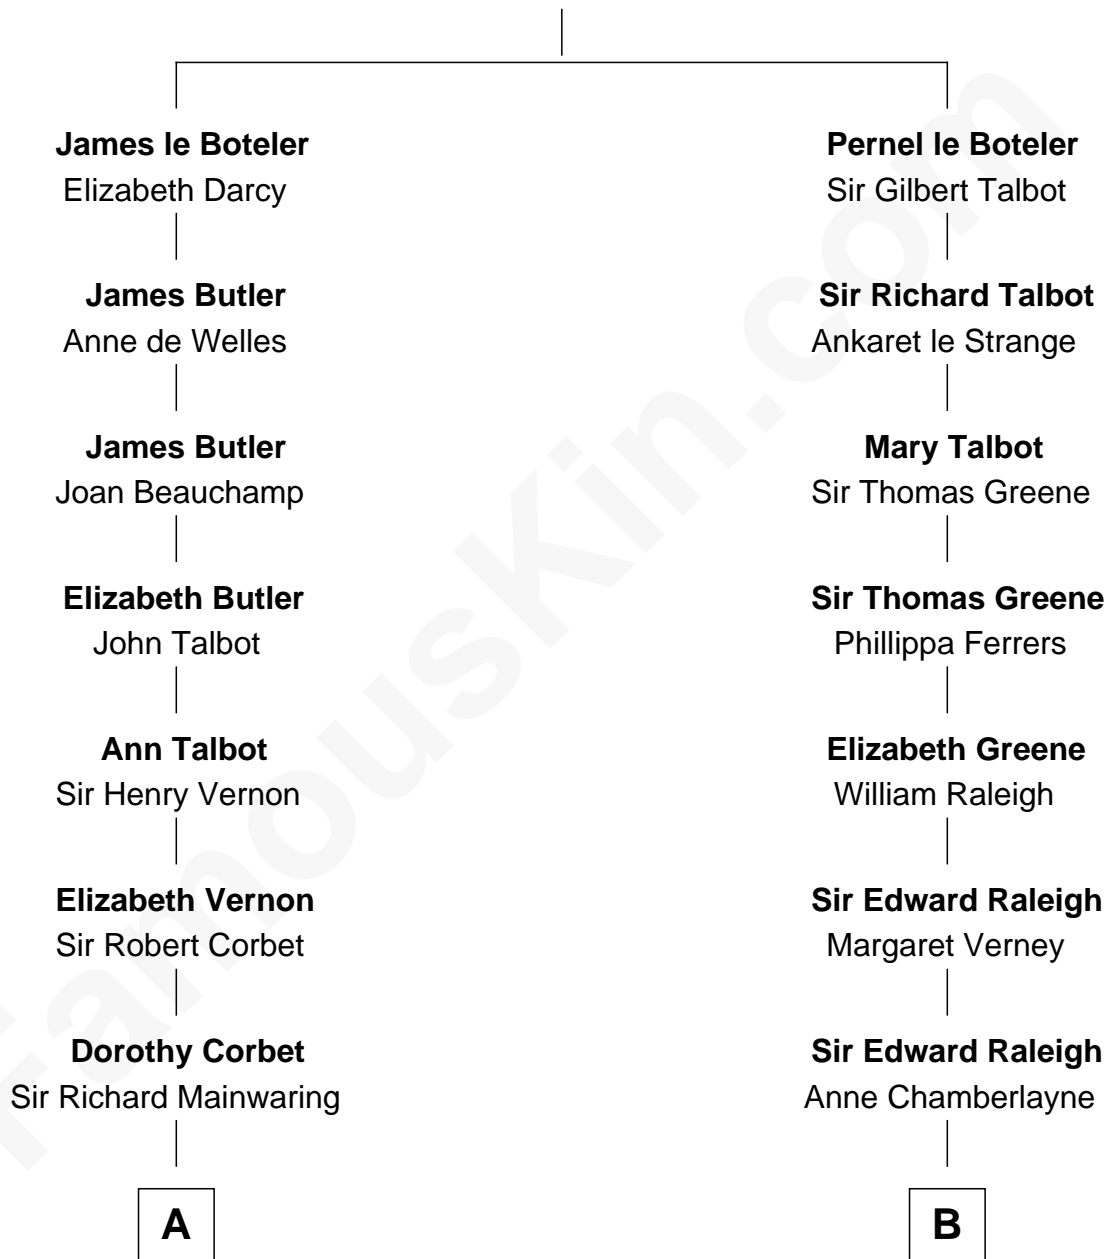

## Relationship Chart of

**J.P. Morgan, Jr.**

*American Banker and Philanthropist*

18th cousin 3 times removed of

**Tuesday Weld**

*TV and Movie Actress*

**Sir James le Boteler**

Eleanor de Bohun

**C**

**Frances Louisa Tracy**

John Pierpont Morgan

**J.P. Morgan, Jr.**

*American Banker and Philanthropist*

**D**

**Alfred Rodman**

Anna Lothrop Motley

**Eloise Rodman**

Stephen Minot Weld

**Edward Motley Weld**

Sarah Lothrop King

**Lothrop Motley Weld**

Yosene Balfour Ker

**Tuesday Weld**

*TV and Movie Actress*