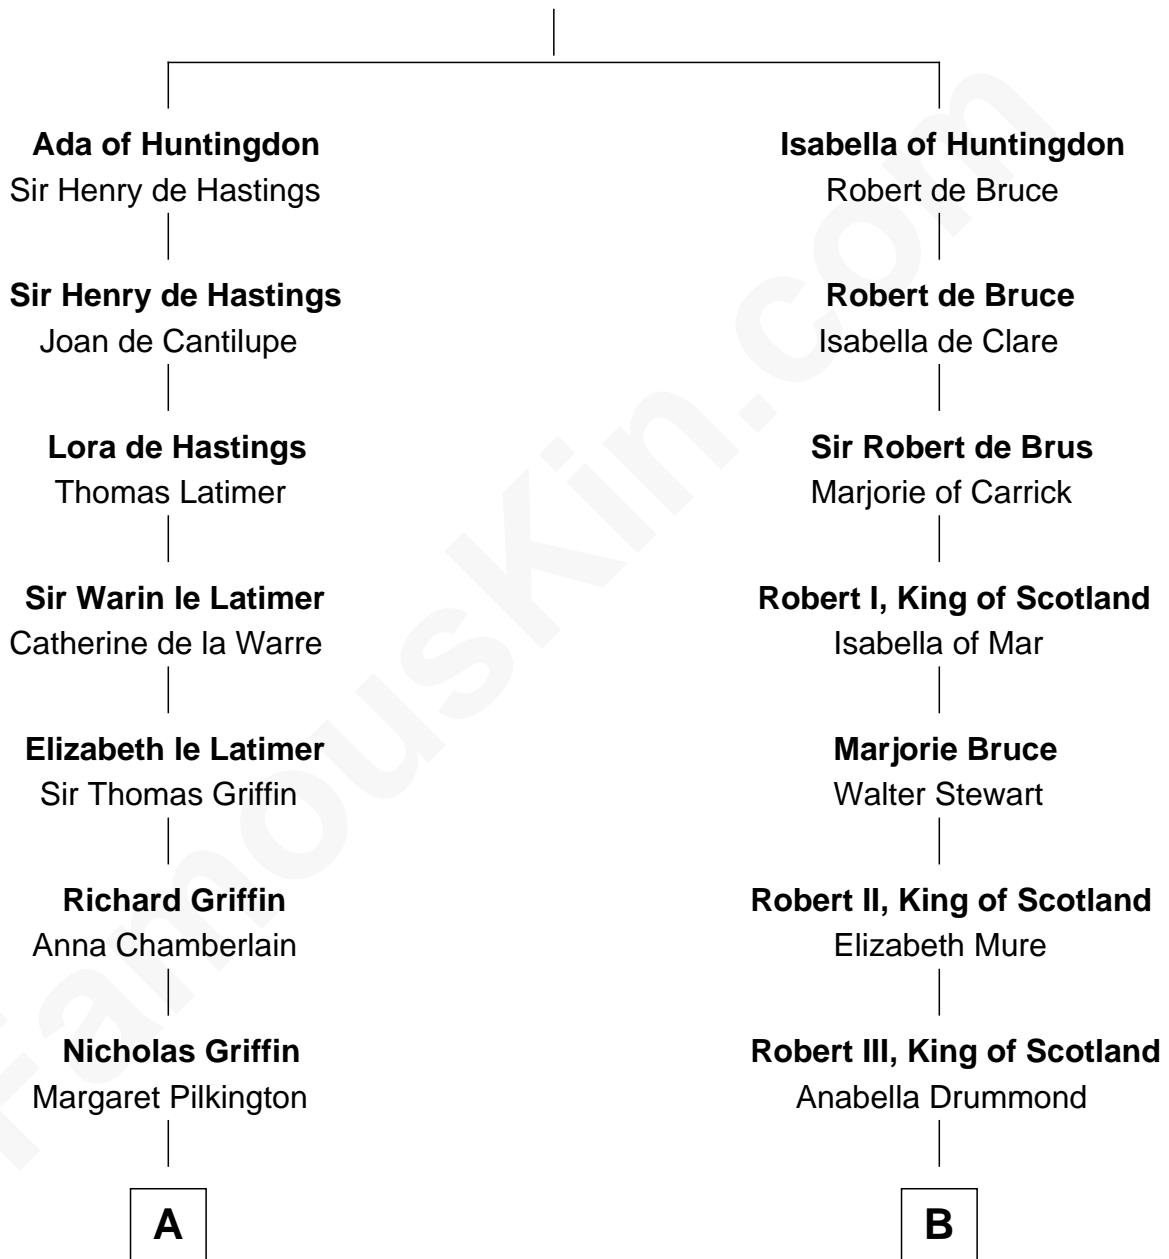

# FamousKin.com Relationship Chart of

**J.P. Morgan, Jr.**

*American Banker and Philanthropist*

21st cousin of

**Helen Keller**

*Author and Activist*

**David of Huntingdon**

Maud of Chester

**C**

**Lynde Lord**  
Mary Lyman

**Mary Sheldon Lord**  
John Pierpont

**Juliet Pierpont**  
Junius Spencer Morgan

**John Pierpont Morgan**  
Frances Louisa Tracy

**J.P. Morgan, Jr.**  
*American Banker and Philanthropist*

**D**

**Anne Catherine Spotswood**  
Col. Bernard Moore

**Col. Alexander Spotswood Moore**  
Elizabeth Aylett

**Mary Fairfax Moore**  
David Keller

**Arthur Henley Keller**  
Kate Adams

**Helen Keller**  
*Author and Activist*