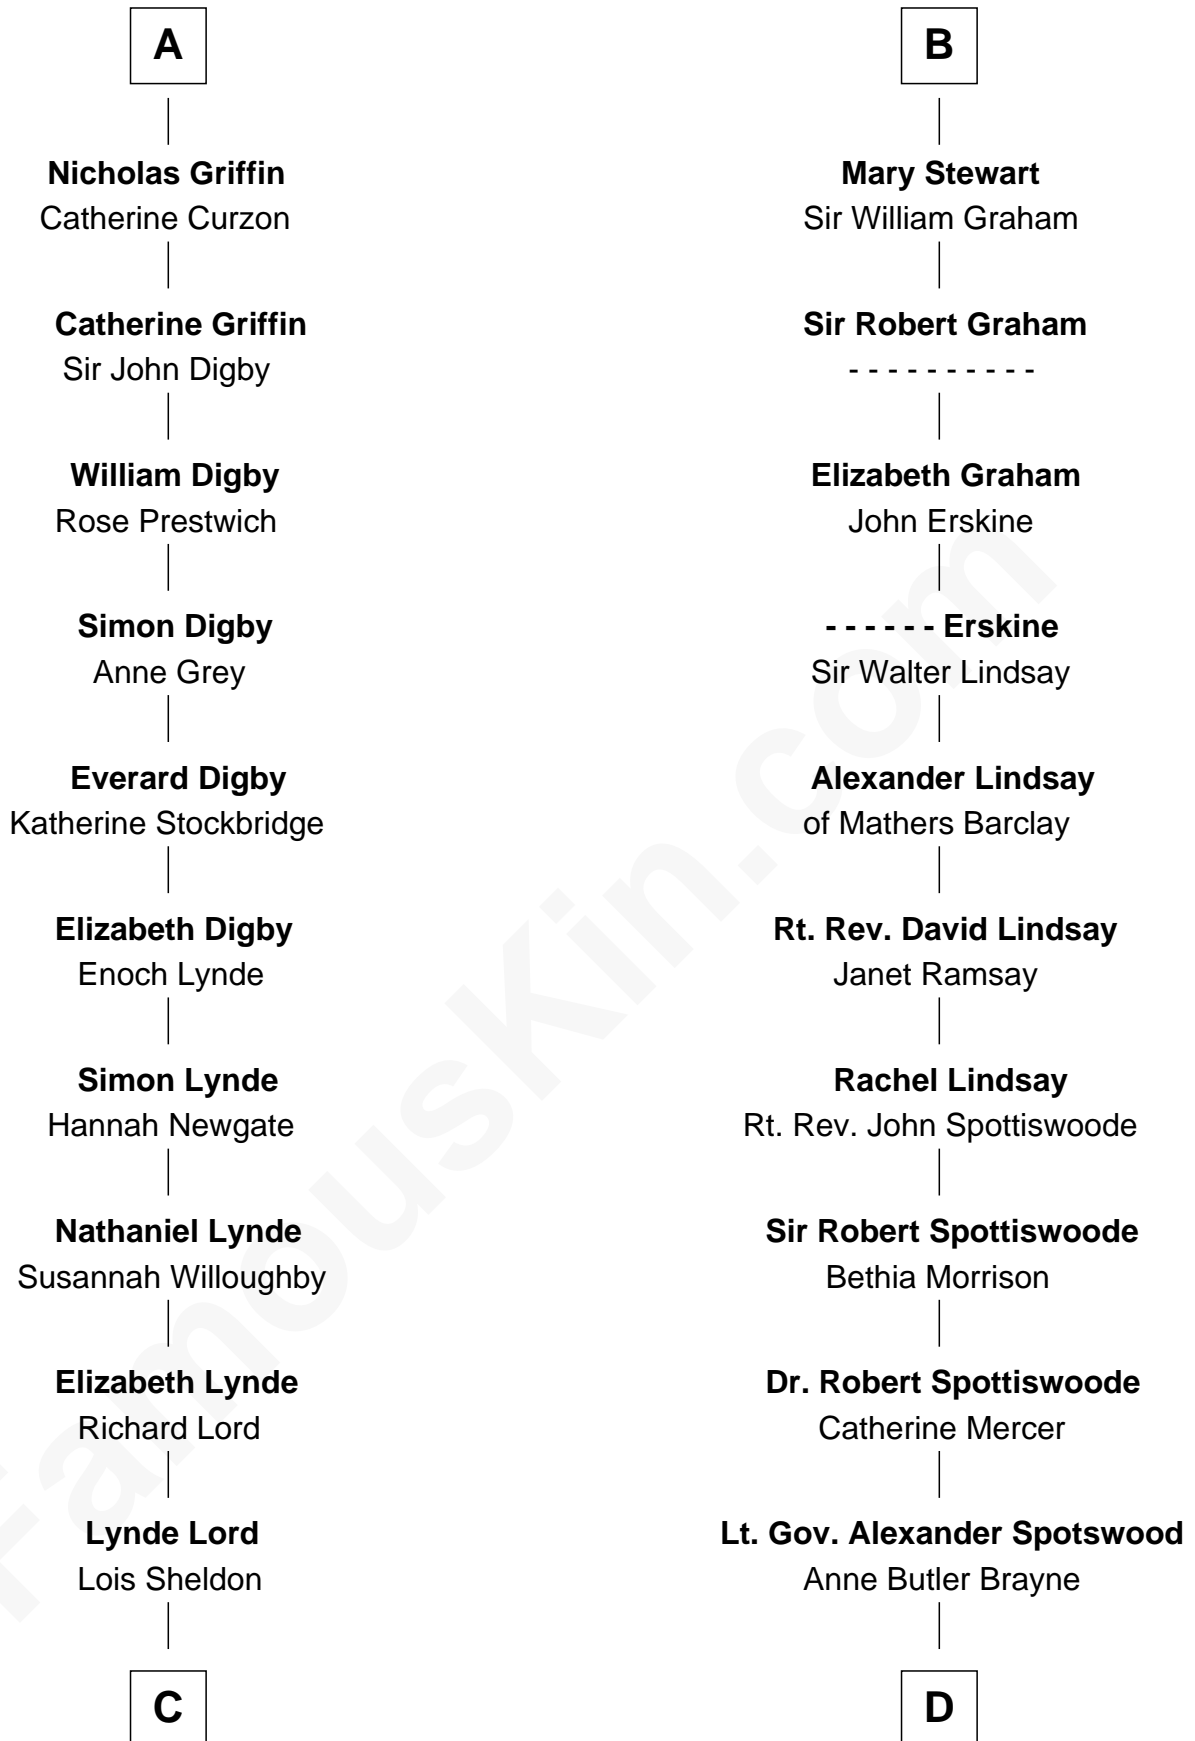

# FamousKin.com Relationship Chart of

**J.P. Morgan, Jr.**

*American Banker and Philanthropist*

21st cousin of

**Helen Keller**

*Author and Activist*

**David of Huntingdon**

Maud of Chester

**C**

**Lynde Lord**  
Mary Lyman

**Mary Sheldon Lord**  
John Pierpont

**Juliet Pierpont**  
Junius Spencer Morgan

**John Pierpont Morgan**  
Frances Louisa Tracy

**J.P. Morgan, Jr.**  
*American Banker and Philanthropist*

**D**

**Anne Catherine Spotswood**  
Col. Bernard Moore

**Col. Alexander Spotswood Moore**  
Elizabeth Aylett

**Mary Fairfax Moore**  
David Keller

**Arthur Henley Keller**  
Kate Adams

**Helen Keller**  
*Author and Activist*