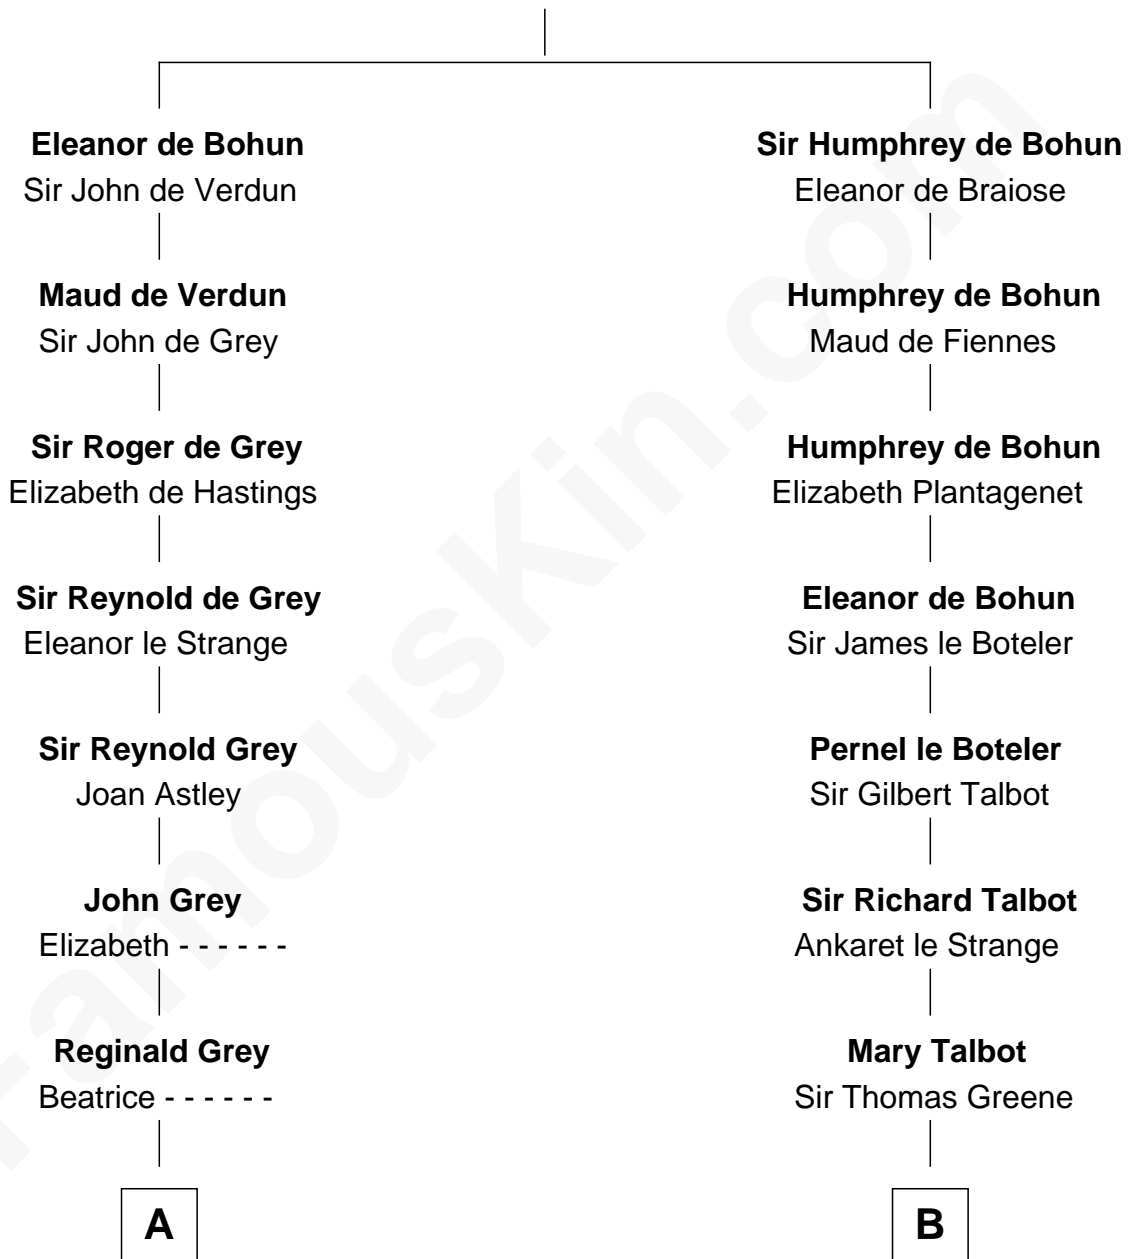

FamousKin.com Relationship Chart of

J.P. Morgan, Jr.

American Banker and Philanthropist

20th cousin 1 time removed of

Melvil Dewey

Inventor of the Dewey Decimal System

Sir Humphrey de Bohun

Maud of Eu

C

Mary Sheldon Lord

John Pierpont

Juliet Pierpont

Junius Spencer Morgan

John Pierpont Morgan

Frances Louisa Tracy

J.P. Morgan, Jr.