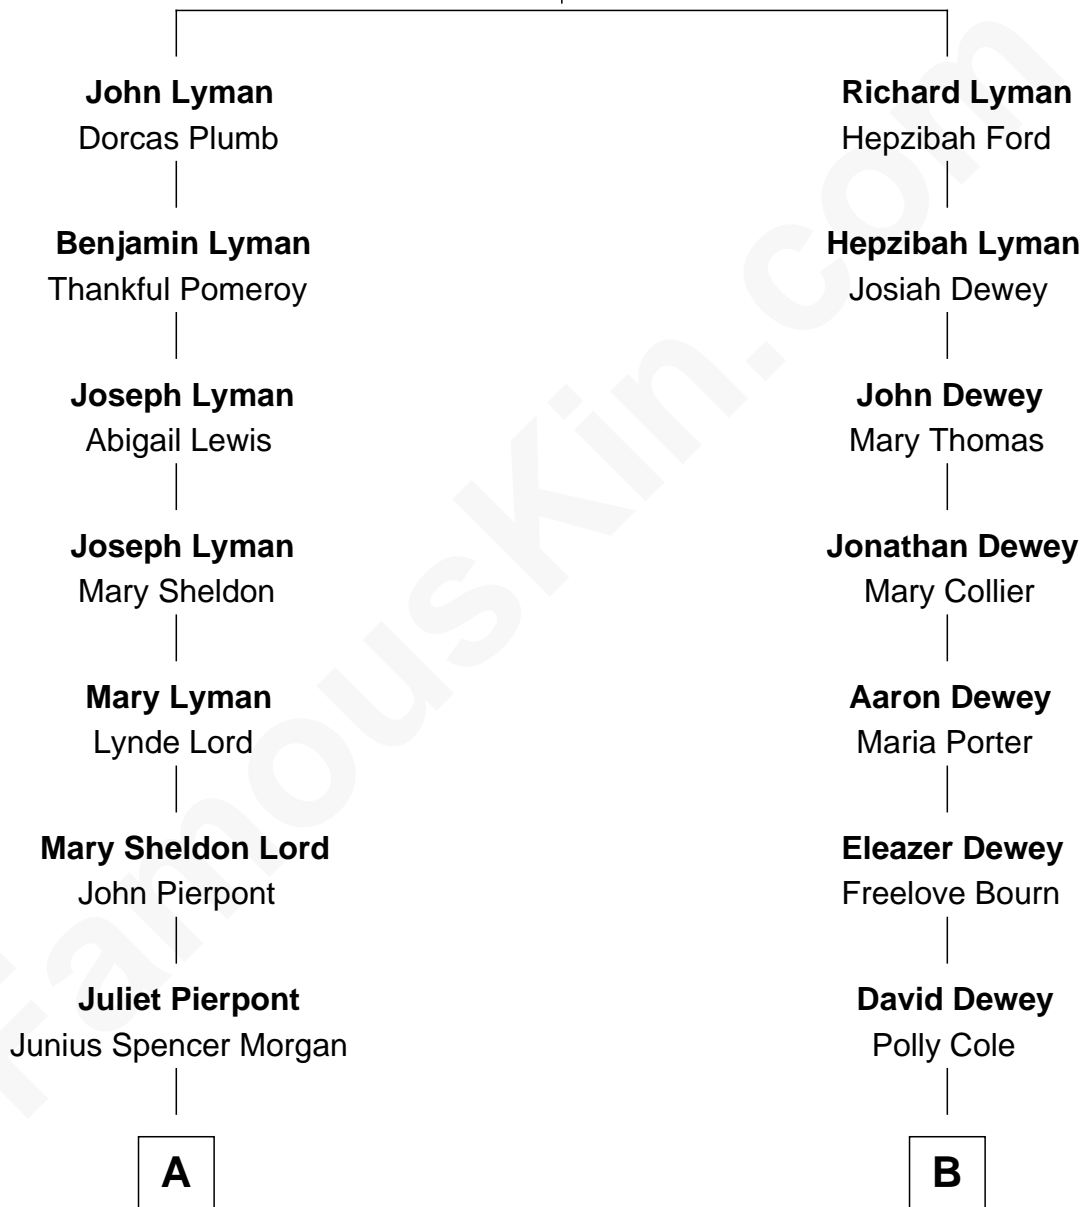

FamousKin.com Relationship Chart of

J.P. Morgan, Jr.

American Banker and Philanthropist

8th cousin of

Melvil Dewey

Inventor of the Dewey Decimal System

Richard Lyman

Sarah - - - - -

A

John Pierpont Morgan

Frances Louisa Tracy

J.P. Morgan, Jr.

American Banker and Philanthropist

B

Joel Dewey

Eliza Green