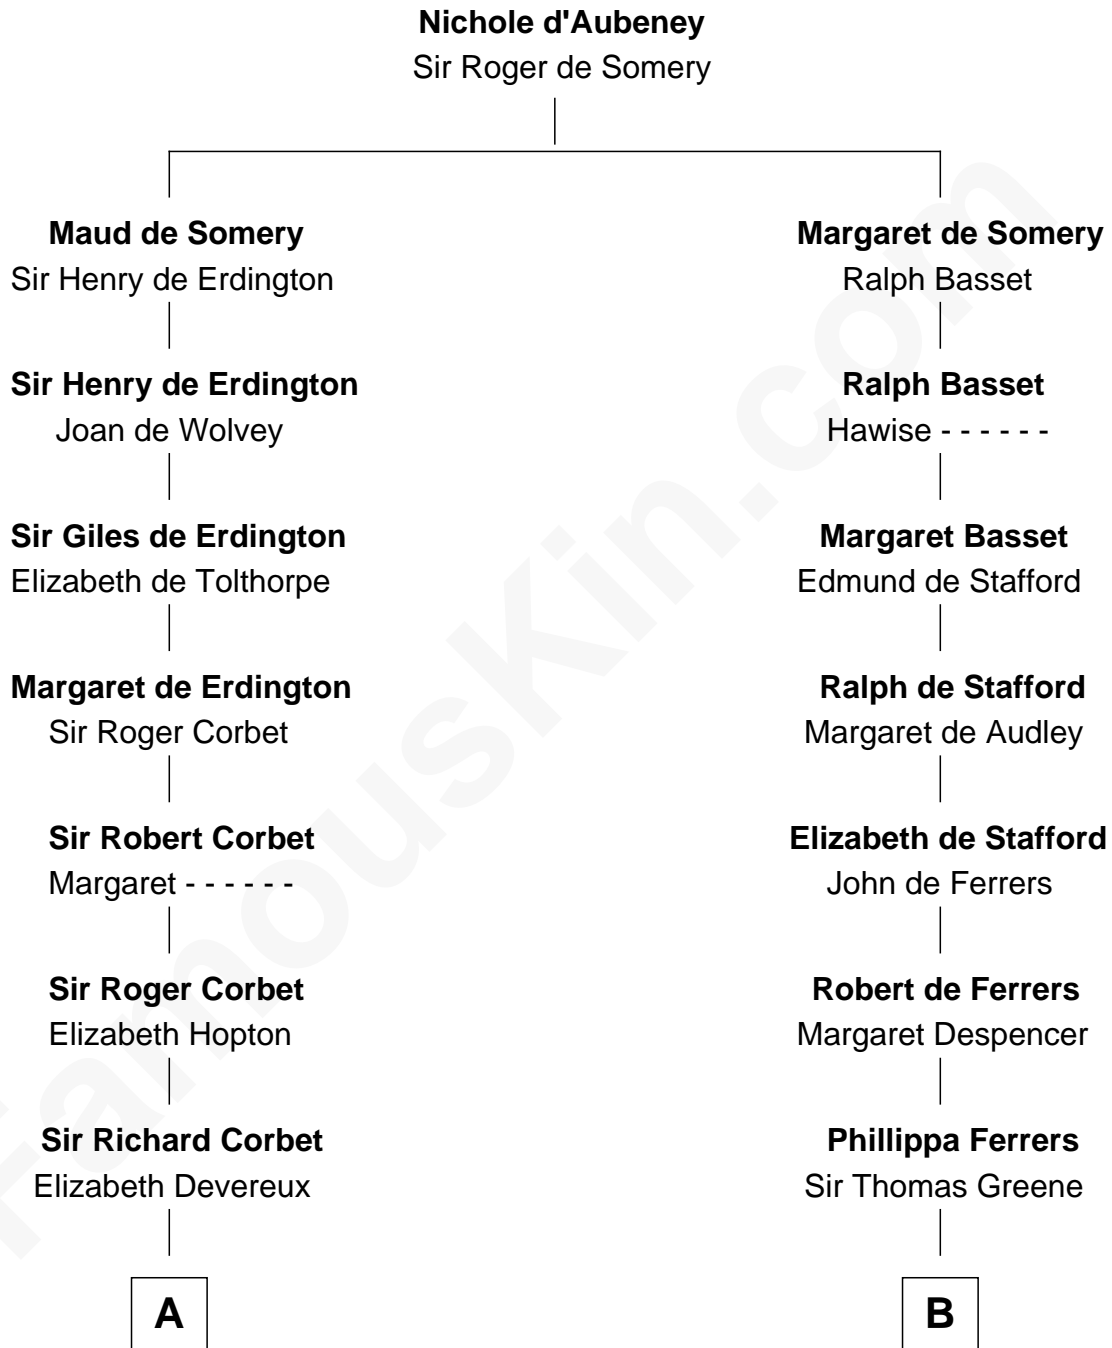

FamousKin.com Relationship Chart of

J.P. Morgan, Jr.

American Banker and Philanthropist

20th cousin of

Melvil Dewey

Inventor of the Dewey Decimal System

C

William Gedney Tracy