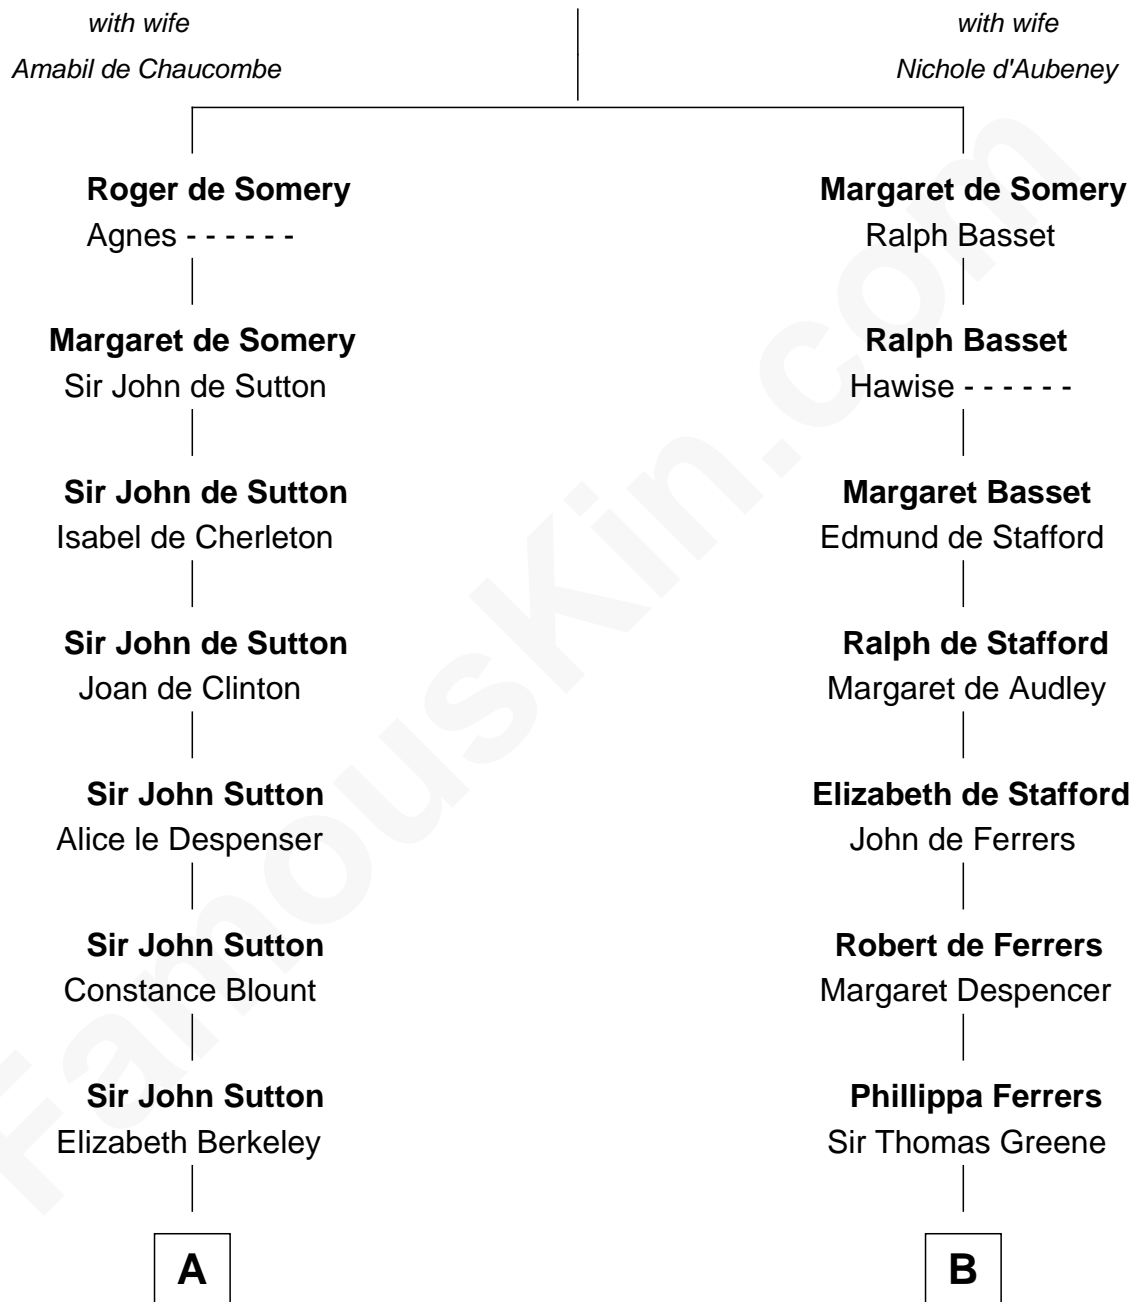

# FamousKin.com Relationship Chart of

**J.P. Morgan, Jr.**

*American Banker and Philanthropist*

20th cousin of

**Melvil Dewey**

*Inventor of the Dewey Decimal System*

## Sir Roger de Somery

**C**

**William Gedney Tracy**

Rachel Huntington

**Charles F. Tracy**

Louisa Kirkland

**Frances Louisa Tracy**

John Pierpont Morgan