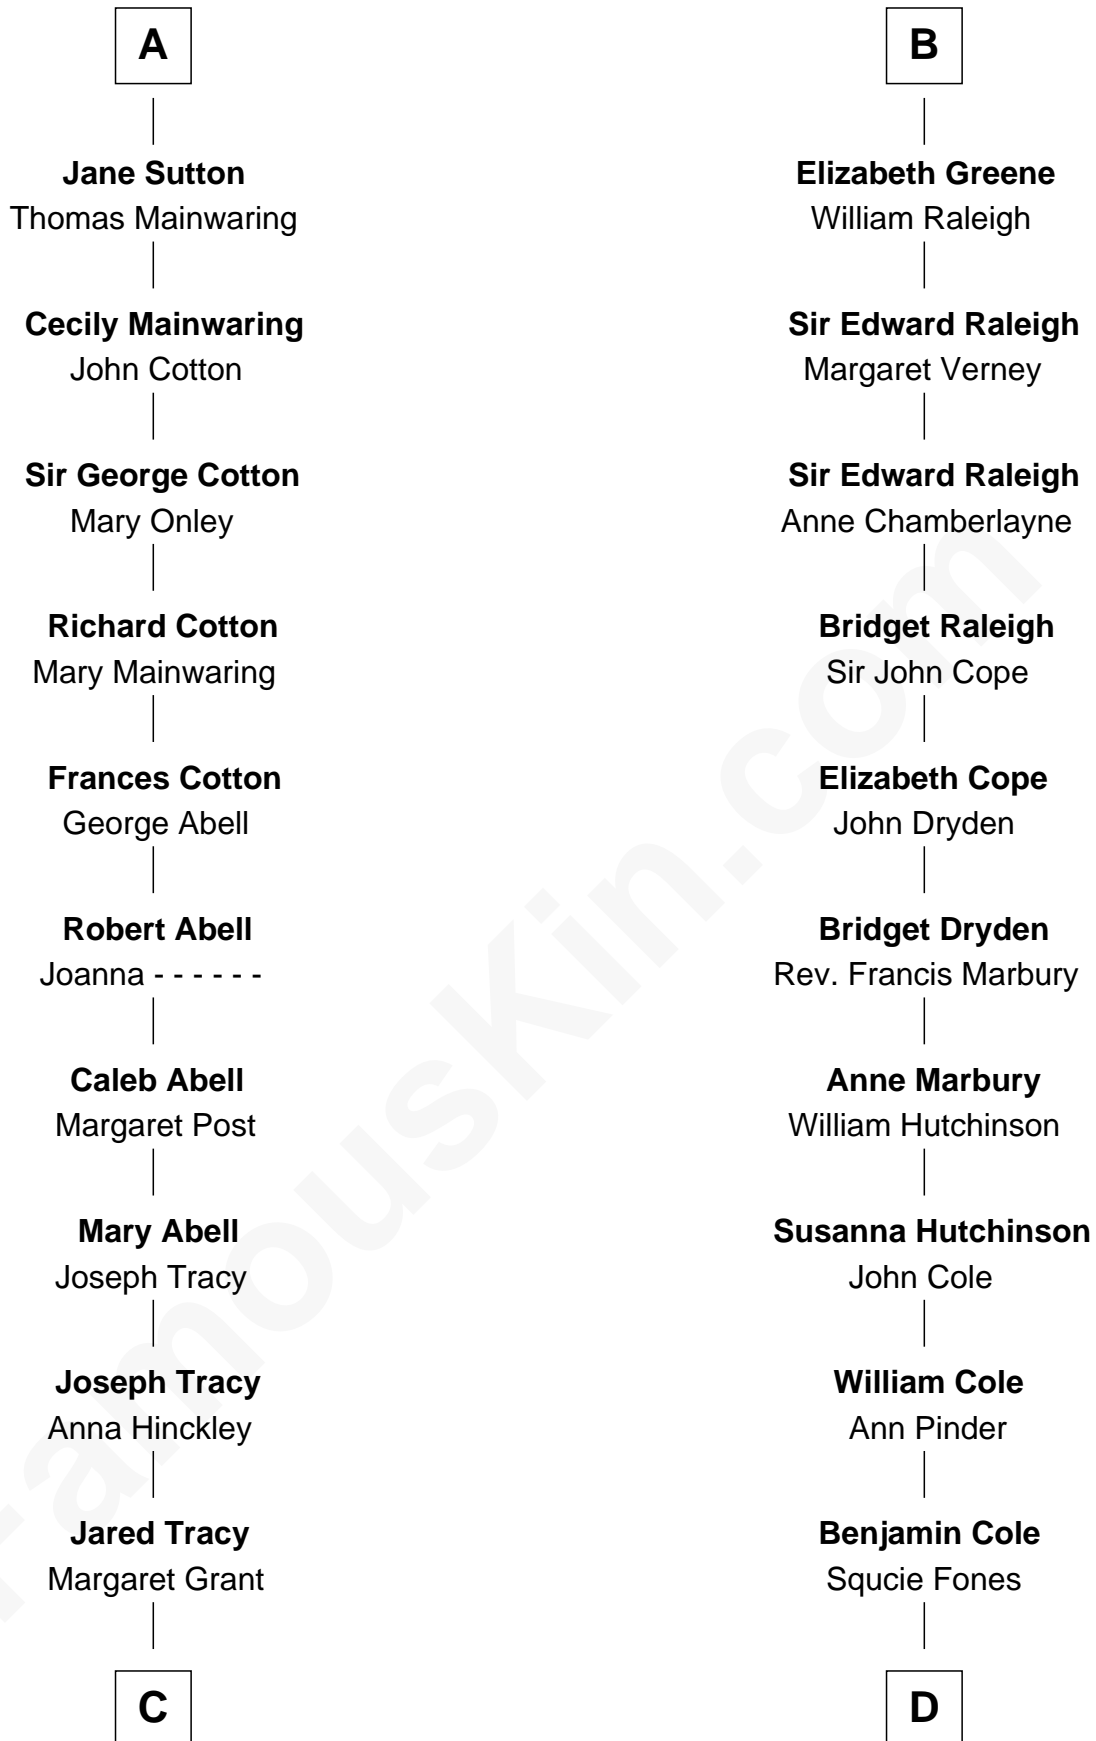

# FamousKin.com Relationship Chart of

**J.P. Morgan, Jr.**

*American Banker and Philanthropist*

20th cousin of

**Melvil Dewey**

*Inventor of the Dewey Decimal System*

## Sir Roger de Somery

**C**

**William Gedney Tracy**

Rachel Huntington

**Charles F. Tracy**

Louisa Kirkland

**Frances Louisa Tracy**

John Pierpont Morgan