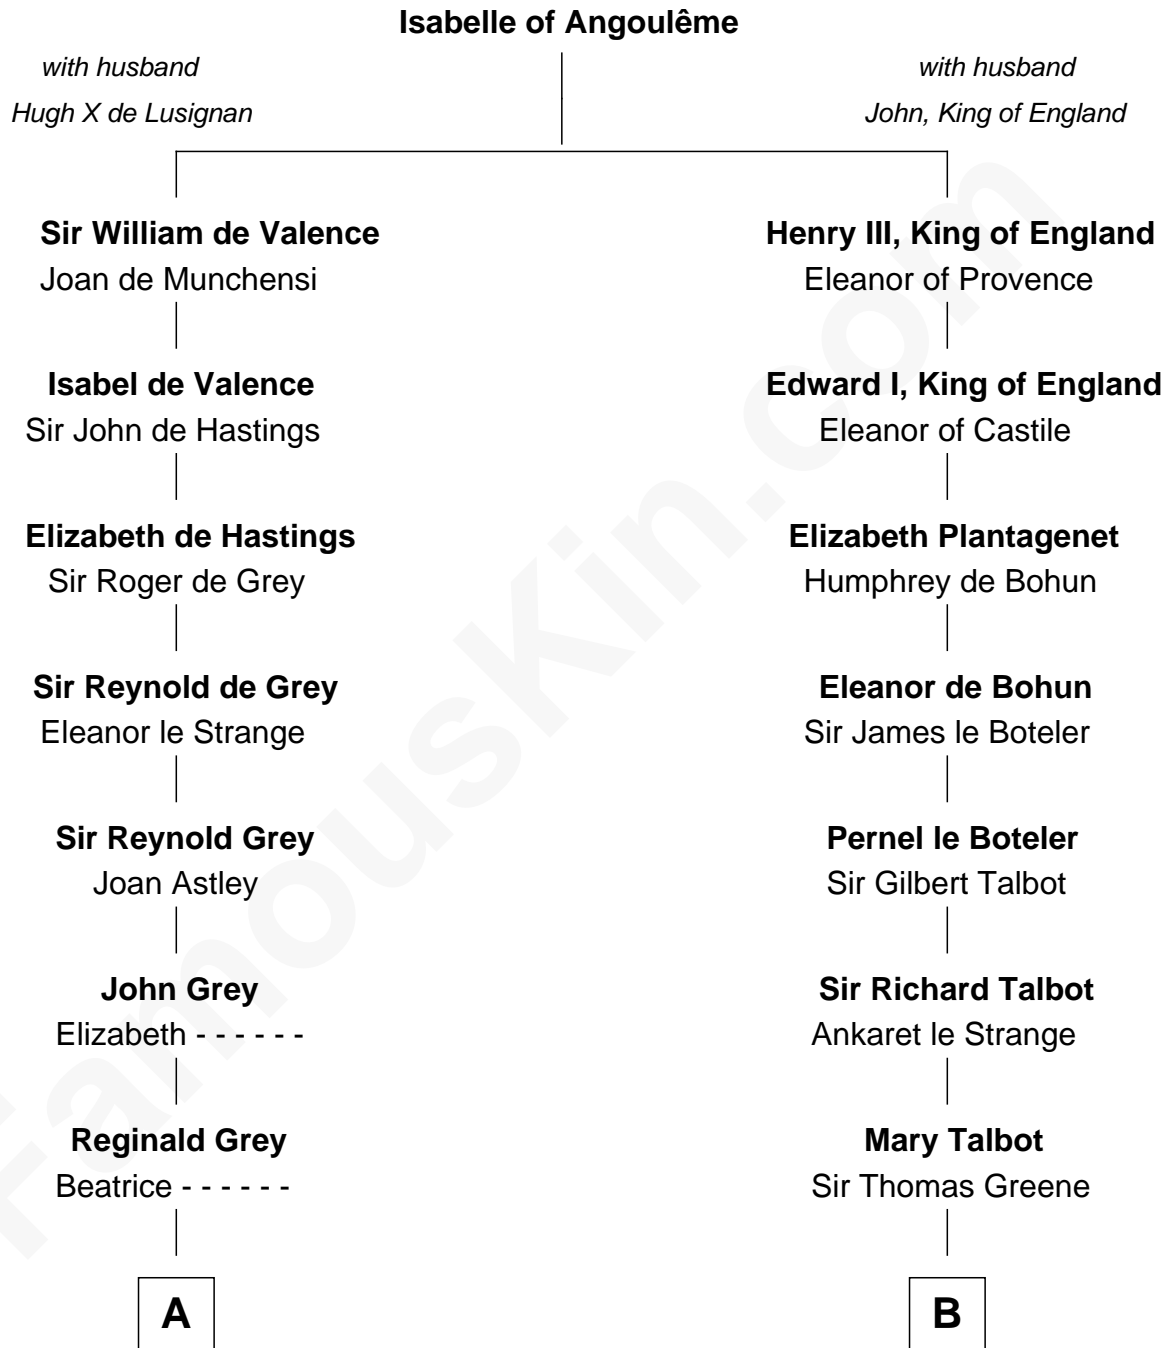

# FamousKin.com Relationship Chart of

**J.P. Morgan, Jr.**

*American Banker and Philanthropist*

**20th cousin 1 time removed of**

**Melvil Dewey**

*Inventor of the Dewey Decimal System*

**C**

**Mary Sheldon Lord**