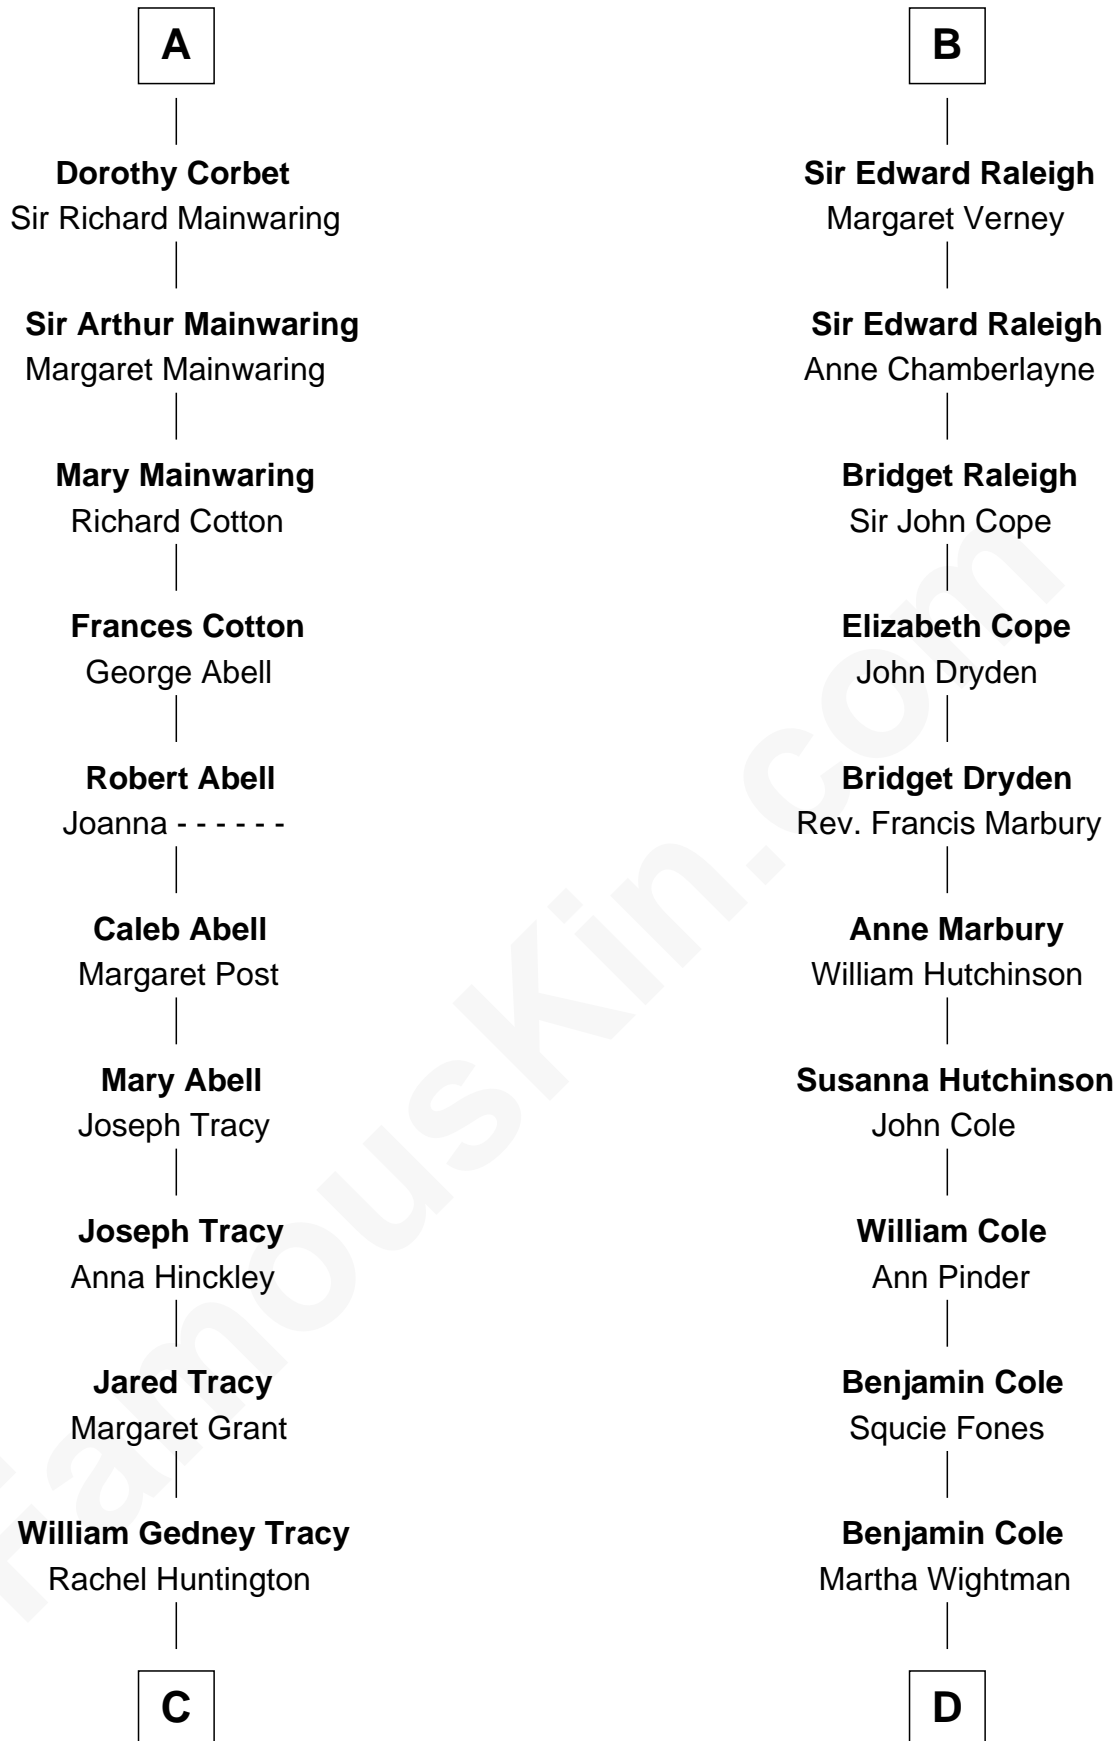

# FamousKin.com Relationship Chart of

**J.P. Morgan, Jr.**

*American Banker and Philanthropist*

19th cousin of

**Melvil Dewey**

*Inventor of the Dewey Decimal System*

**C**

**Charles F. Tracy**  
Louisa Kirkland

**Frances Louisa Tracy**  
John Pierpont Morgan

**J.P. Morgan, Jr.**  
*American Banker and Philanthropist*

**D**

**Polly Cole**  
David Dewey

**Joel Dewey**  
Eliza Green

**Melvil Dewey**  
*Dewey Decimal System*