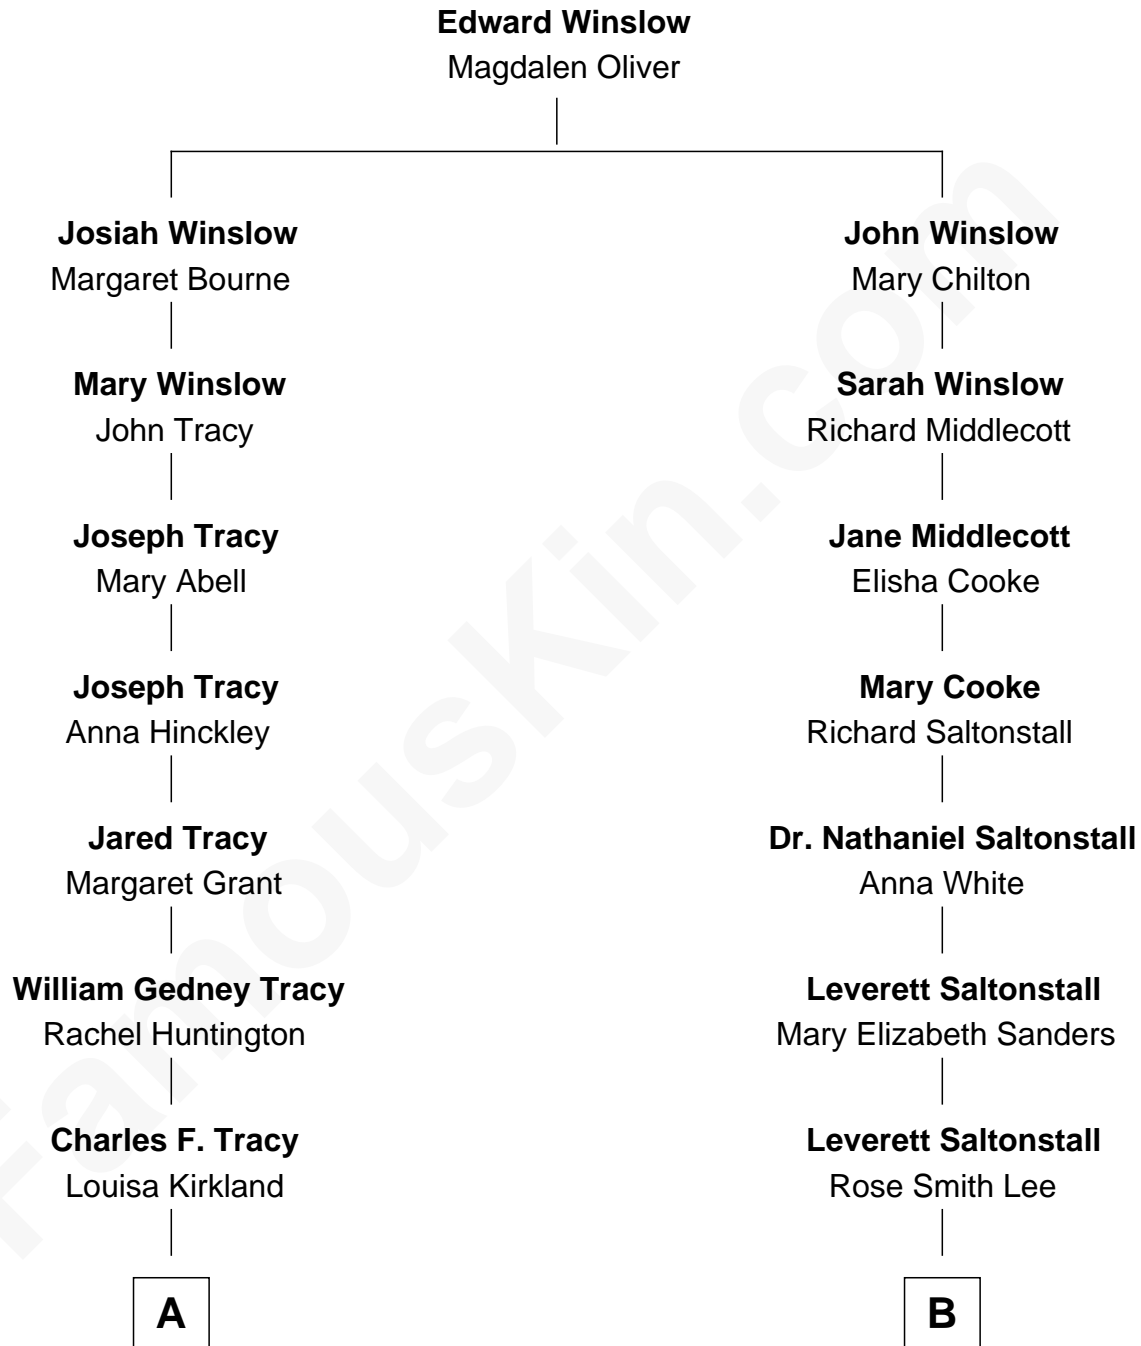

# FamousKin.com Relationship Chart of

**J.P. Morgan, Jr.**

*American Banker and Philanthropist*

8th cousin of

**Leverett Saltonstall**

*55th Governor of Massachusetts*

**A**

Frances Louisa Tracy

John Pierpont Morgan

**J.P. Morgan, Jr.**

*American Banker and Philanthropist*

**B**

**Richard Middlecott Saltonstall**

Eleanor Brooks

**Leverett Saltonstall**

*55th Governor of Massachusetts*