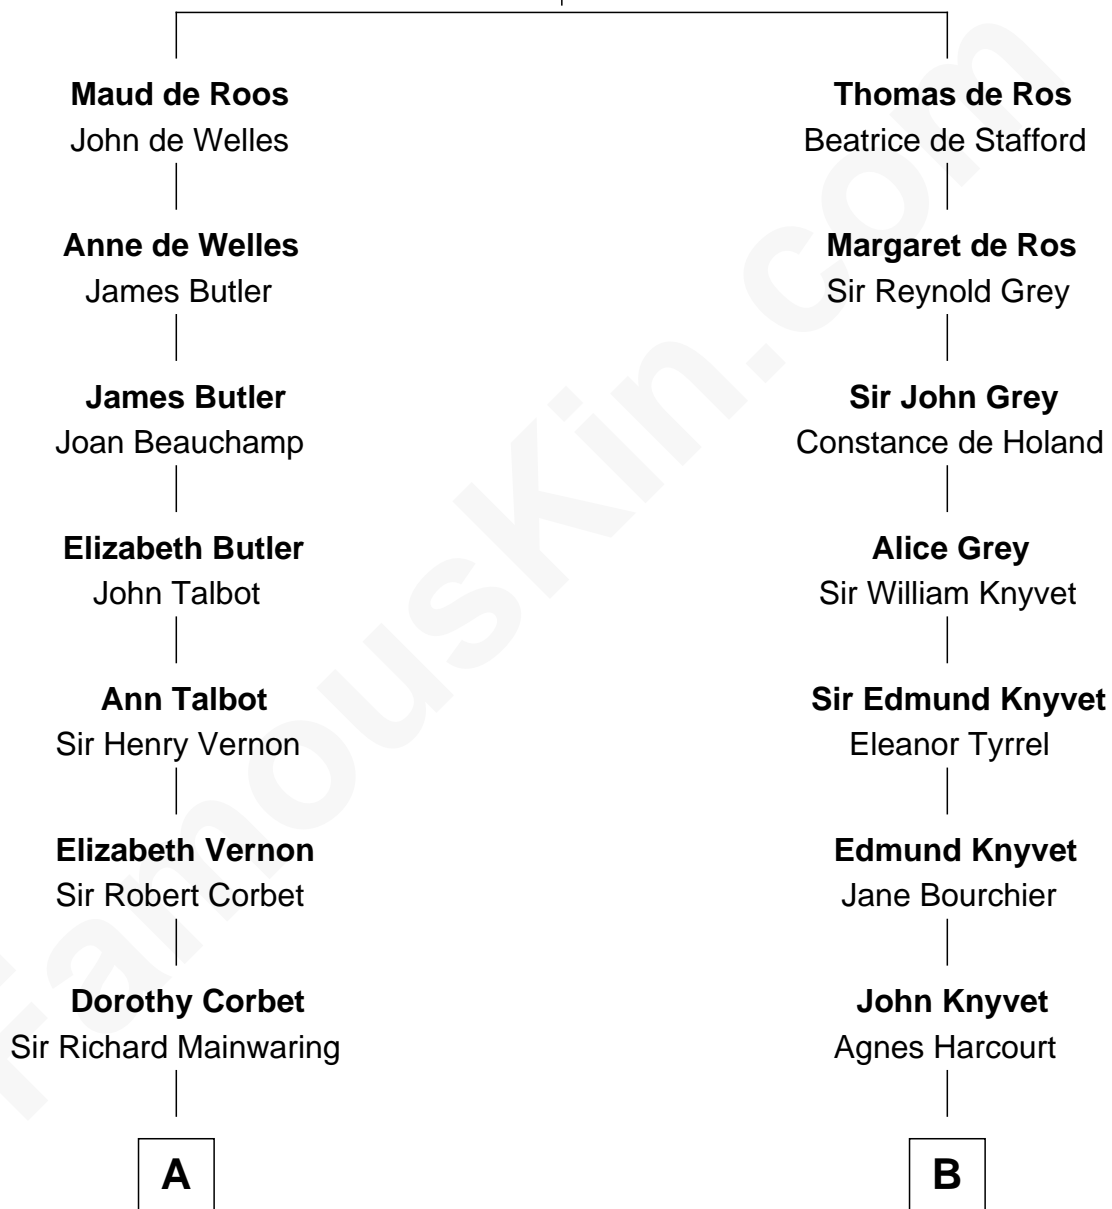

# FamousKin.com Relationship Chart of

**J.P. Morgan, Jr.**

*American Banker and Philanthropist*

17th cousin 1 time removed of

**Leverett Saltonstall**

*55th Governor of Massachusetts*

**Sir William de Ros**  
Margery de Badlesmere

**C**

—  
**Frances Louisa Tracy**

John Pierpont Morgan

—  
**J.P. Morgan, Jr.**

*American Banker and Philanthropist*

FamousKin.com