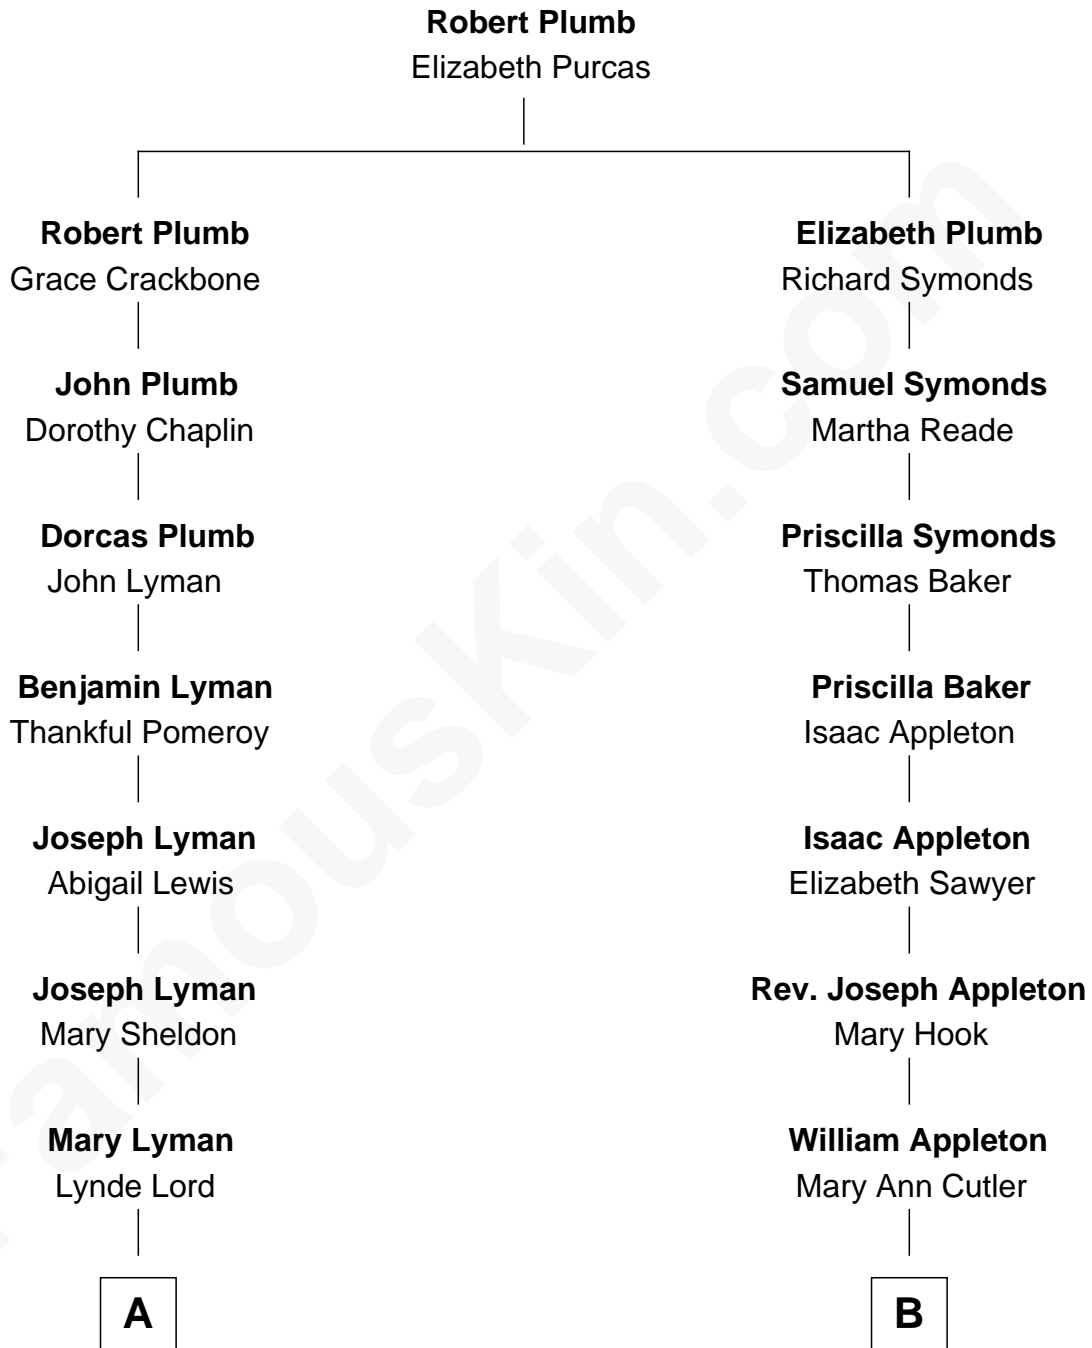

FamousKin.com Relationship Chart of

J.P. Morgan, Jr.

American Banker and Philanthropist

10th cousin of

Leverett Saltonstall

55th Governor of Massachusetts

A

Mary Sheldon Lord