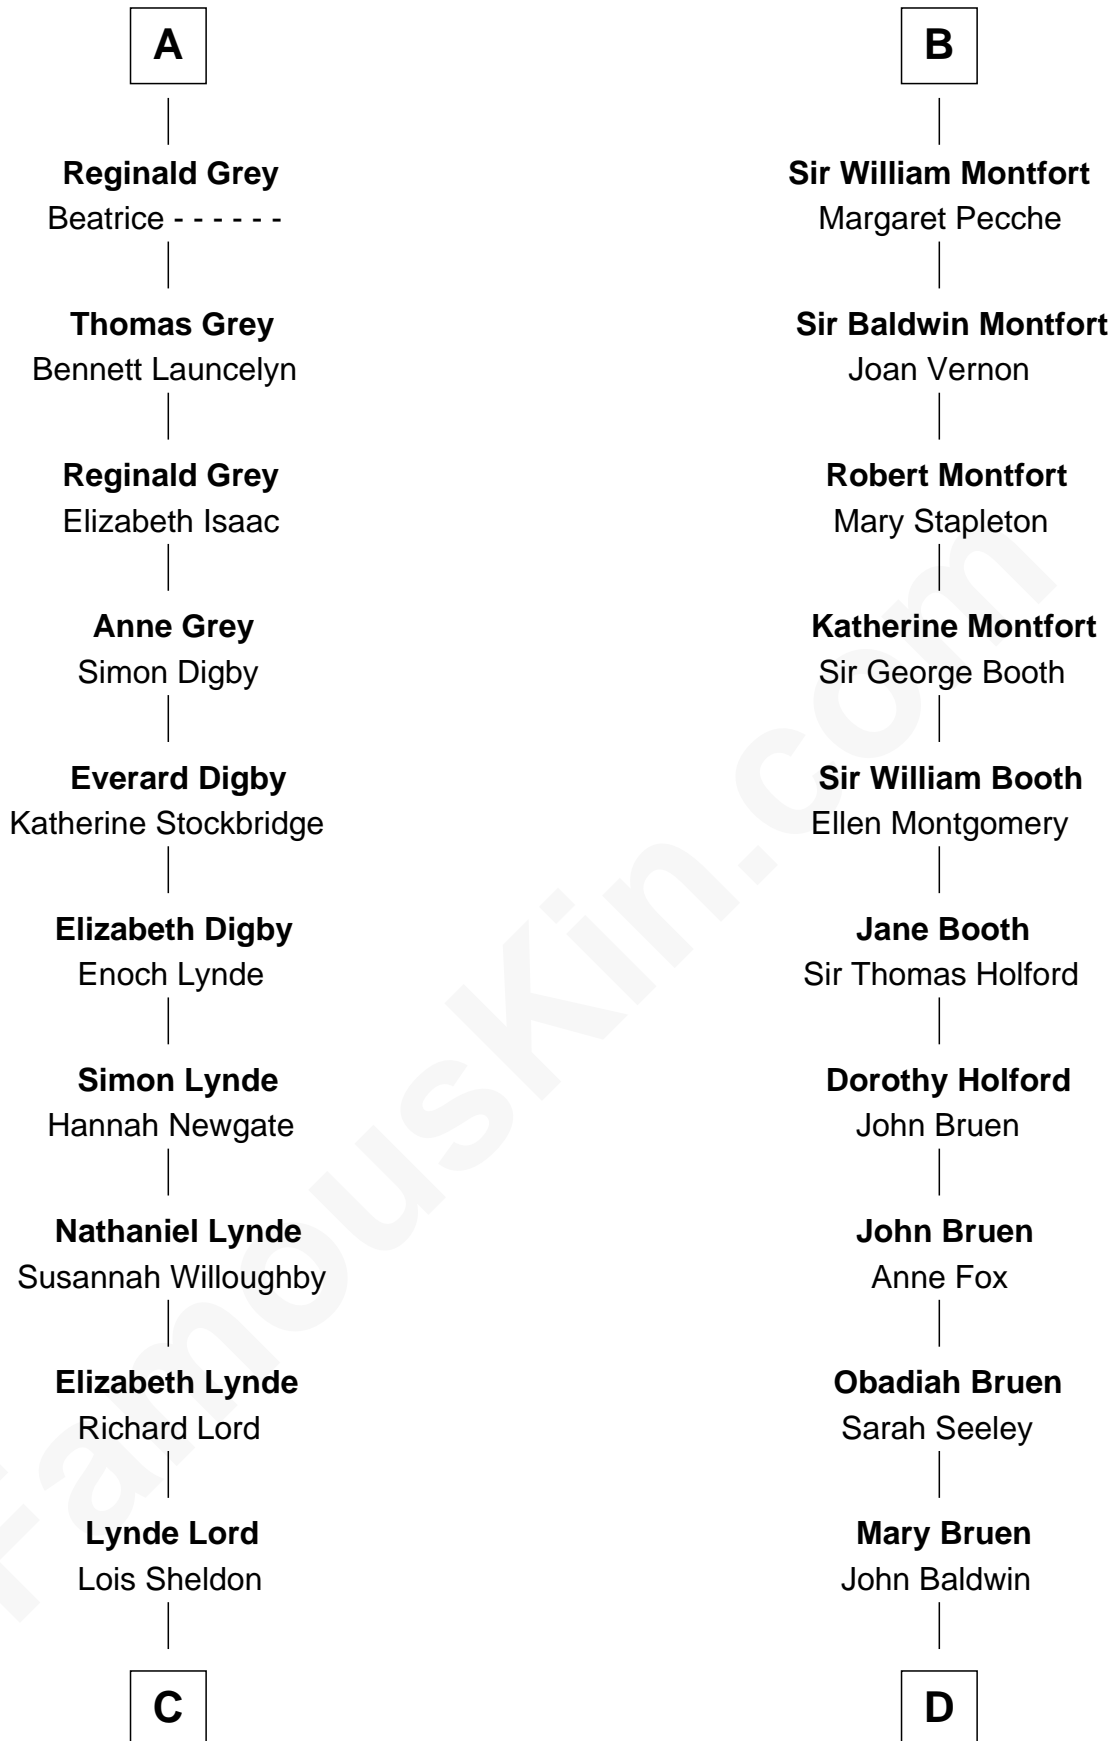

FamousKin.com Relationship Chart of

J.P. Morgan, Jr.

American Banker and Philanthropist

20th cousin 1 time removed of

Abraham Baldwin

Signer of the U.S. Constitution

C

Lynde Lord
Mary Lyman

Mary Sheldon Lord
John Pierpont

Juliet Pierpont
Junius Spencer Morgan

John Pierpont Morgan
Frances Louisa Tracy

J.P. Morgan, Jr.
American Banker and Philanthropist

D

Abigail Baldwin
Samuel Baldwin

Timothy Baldwin
Bathsheba Stone