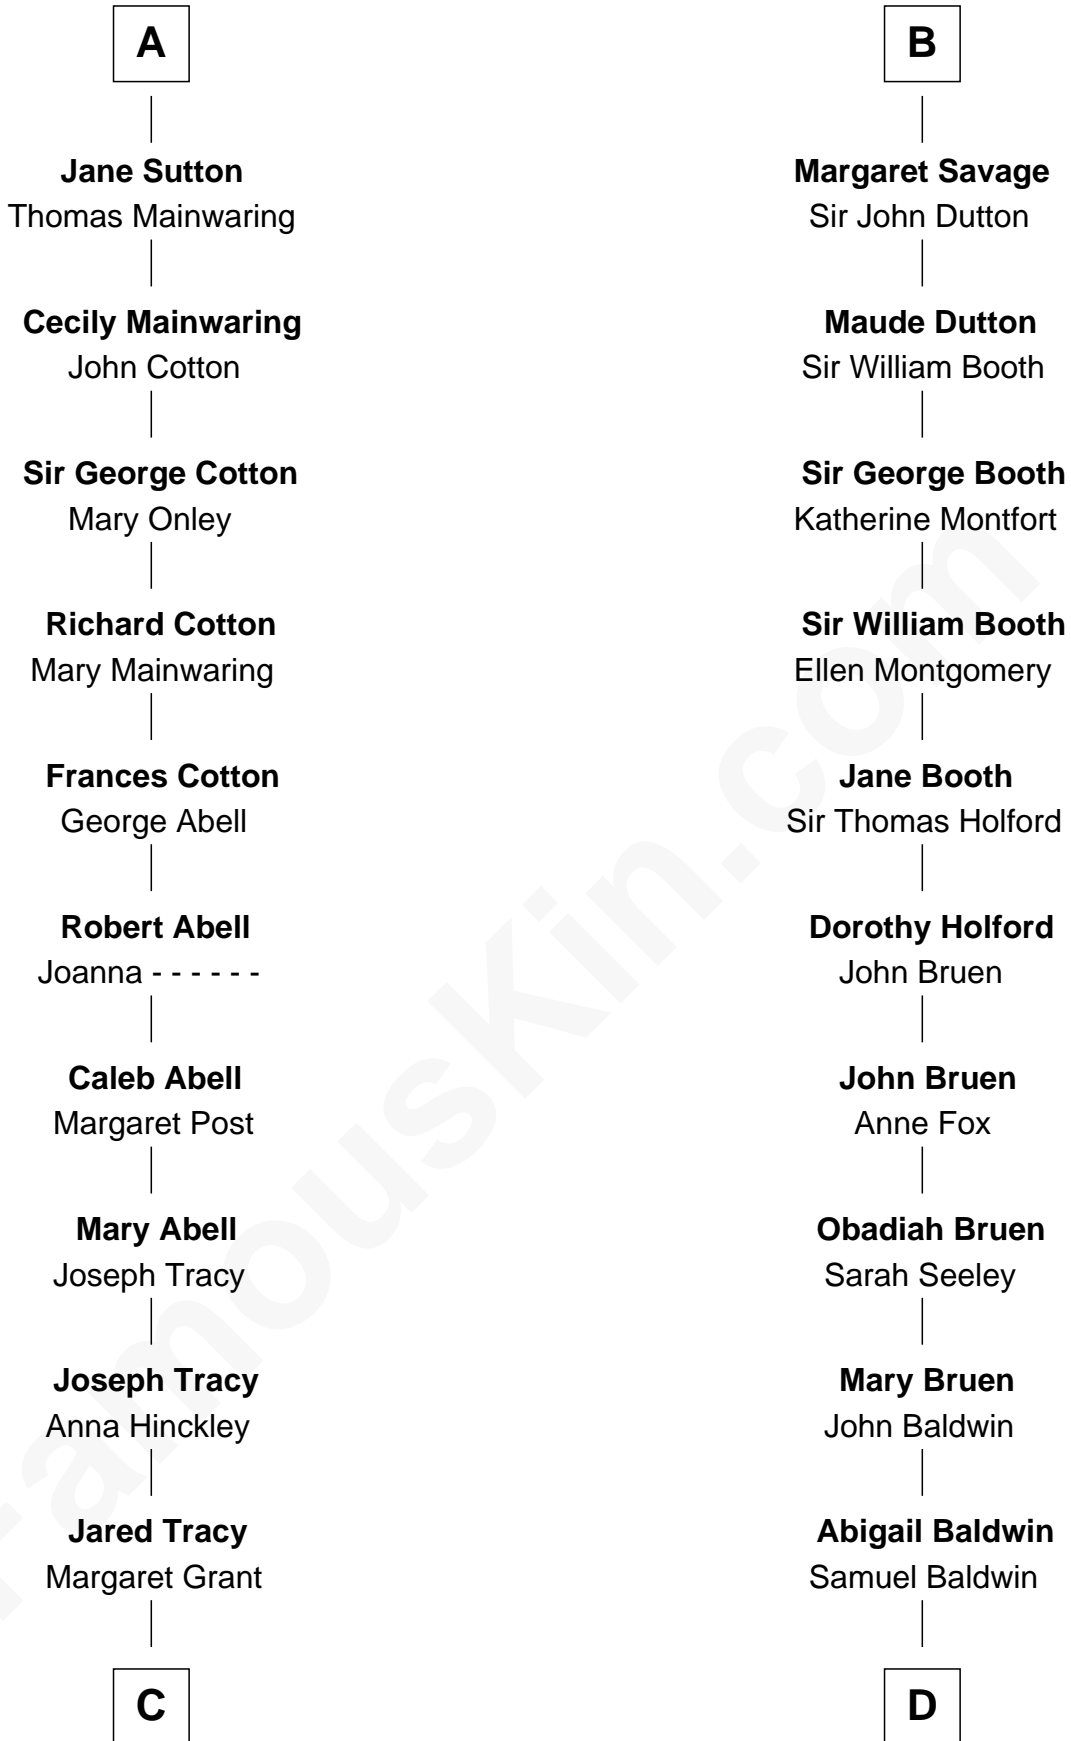

# FamousKin.com Relationship Chart of

**J.P. Morgan, Jr.**

*American Banker and Philanthropist*

19th cousin 1 time removed of

**Abraham Baldwin**

*Signer of the U.S. Constitution*

**C**

**William Gedney Tracy**

Rachel Huntington

**Charles F. Tracy**

Louisa Kirkland

**Frances Louisa Tracy**

John Pierpont Morgan

**J.P. Morgan, Jr.**

*American Banker and Philanthropist*

**D**

**Timothy Baldwin**

Bathsheba Stone

**Michael Baldwin**

Lucy Dudley

**Abraham Baldwin**

*Signer of the U.S. Constitution*

FamousKin.com