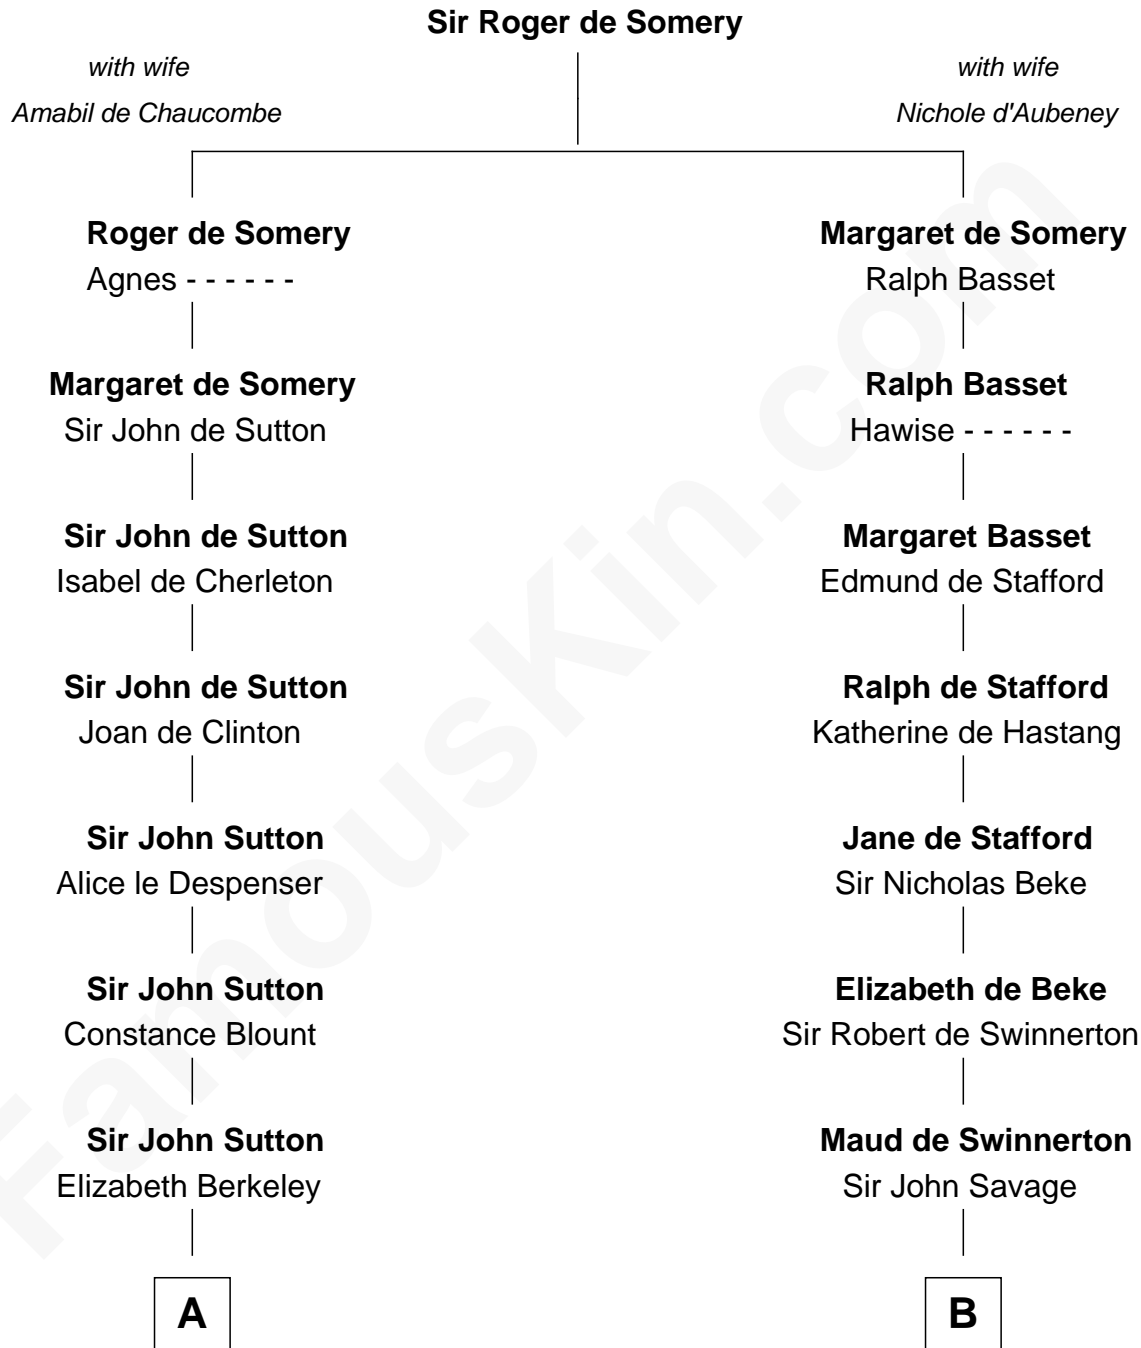

# FamousKin.com Relationship Chart of

**J.P. Morgan, Jr.**

*American Banker and Philanthropist*

19th cousin 1 time removed of

**Abraham Baldwin**

*Signer of the U.S. Constitution*

**C**

**William Gedney Tracy**

Rachel Huntington

**Charles F. Tracy**

Louisa Kirkland

**Frances Louisa Tracy**

John Pierpont Morgan

**J.P. Morgan, Jr.**

*American Banker and Philanthropist*

**D**

**Timothy Baldwin**

Bathsheba Stone

**Michael Baldwin**

Lucy Dudley

**Abraham Baldwin**

*Signer of the U.S. Constitution*

FamousKin.com