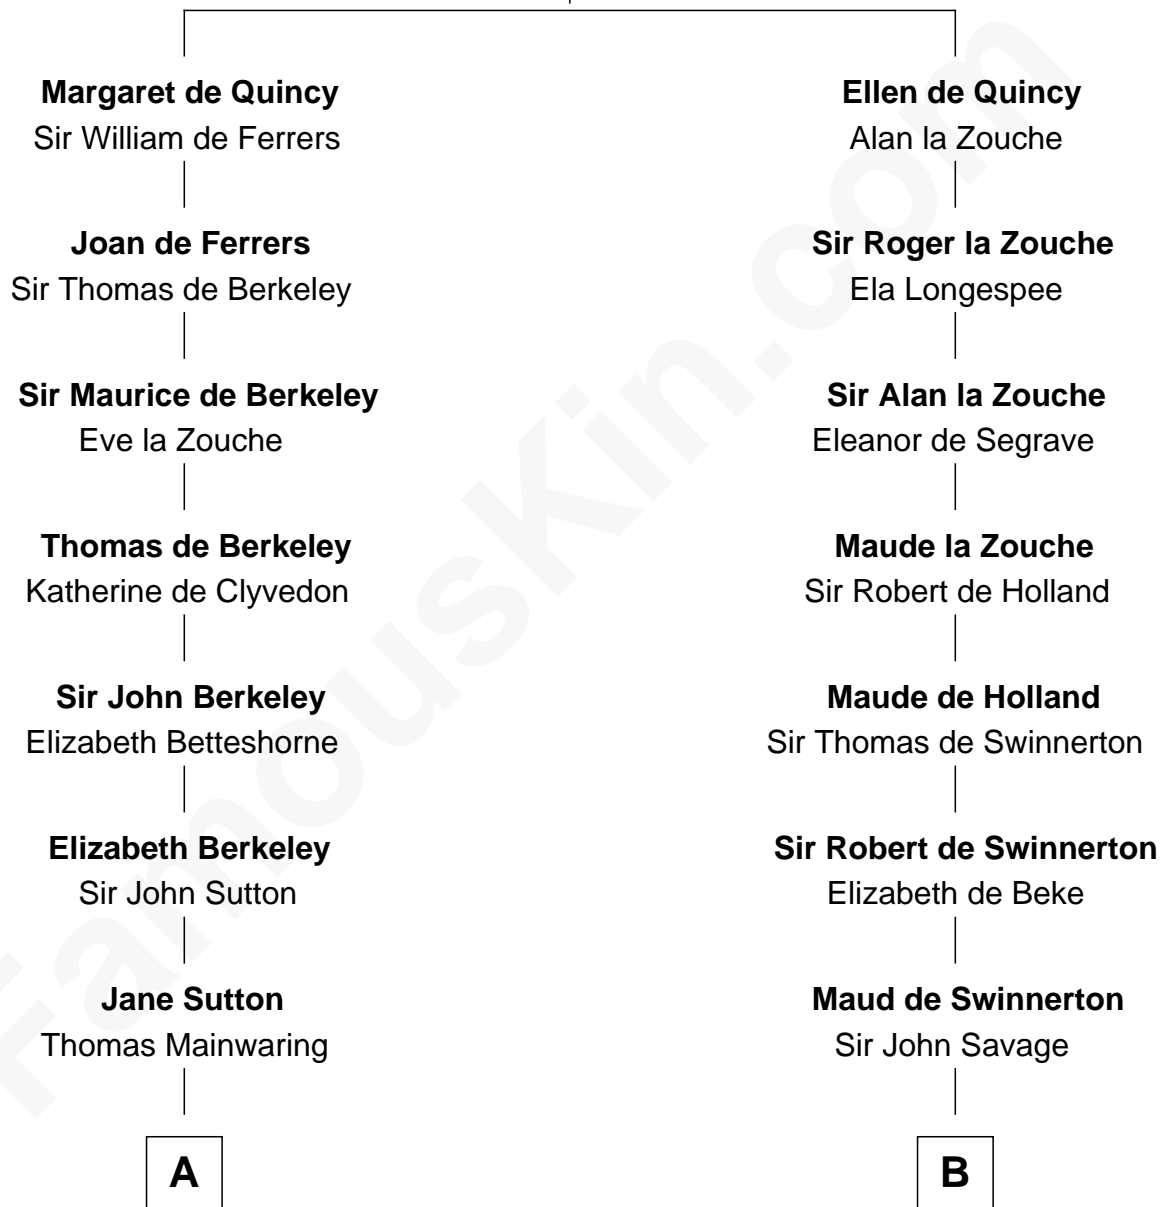

# FamousKin.com Relationship Chart of

**J.P. Morgan, Jr.**

*American Banker and Philanthropist*

19th cousin of

**Abraham Baldwin**

*Signer of the U.S. Constitution*

**Sir Roger de Quincy**  
Helen of Galloway

**C**

**Charles F. Tracy**  
Louisa Kirkland

**Frances Louisa Tracy**  
John Pierpont Morgan

**J.P. Morgan, Jr.**  
*American Banker and Philanthropist*

**D**

**Timothy Baldwin**  
Bathsheba Stone

**Michael Baldwin**  
Lucy Dudley

**Abraham Baldwin**  
*Signer of the U.S. Constitution*

FamousKin.com