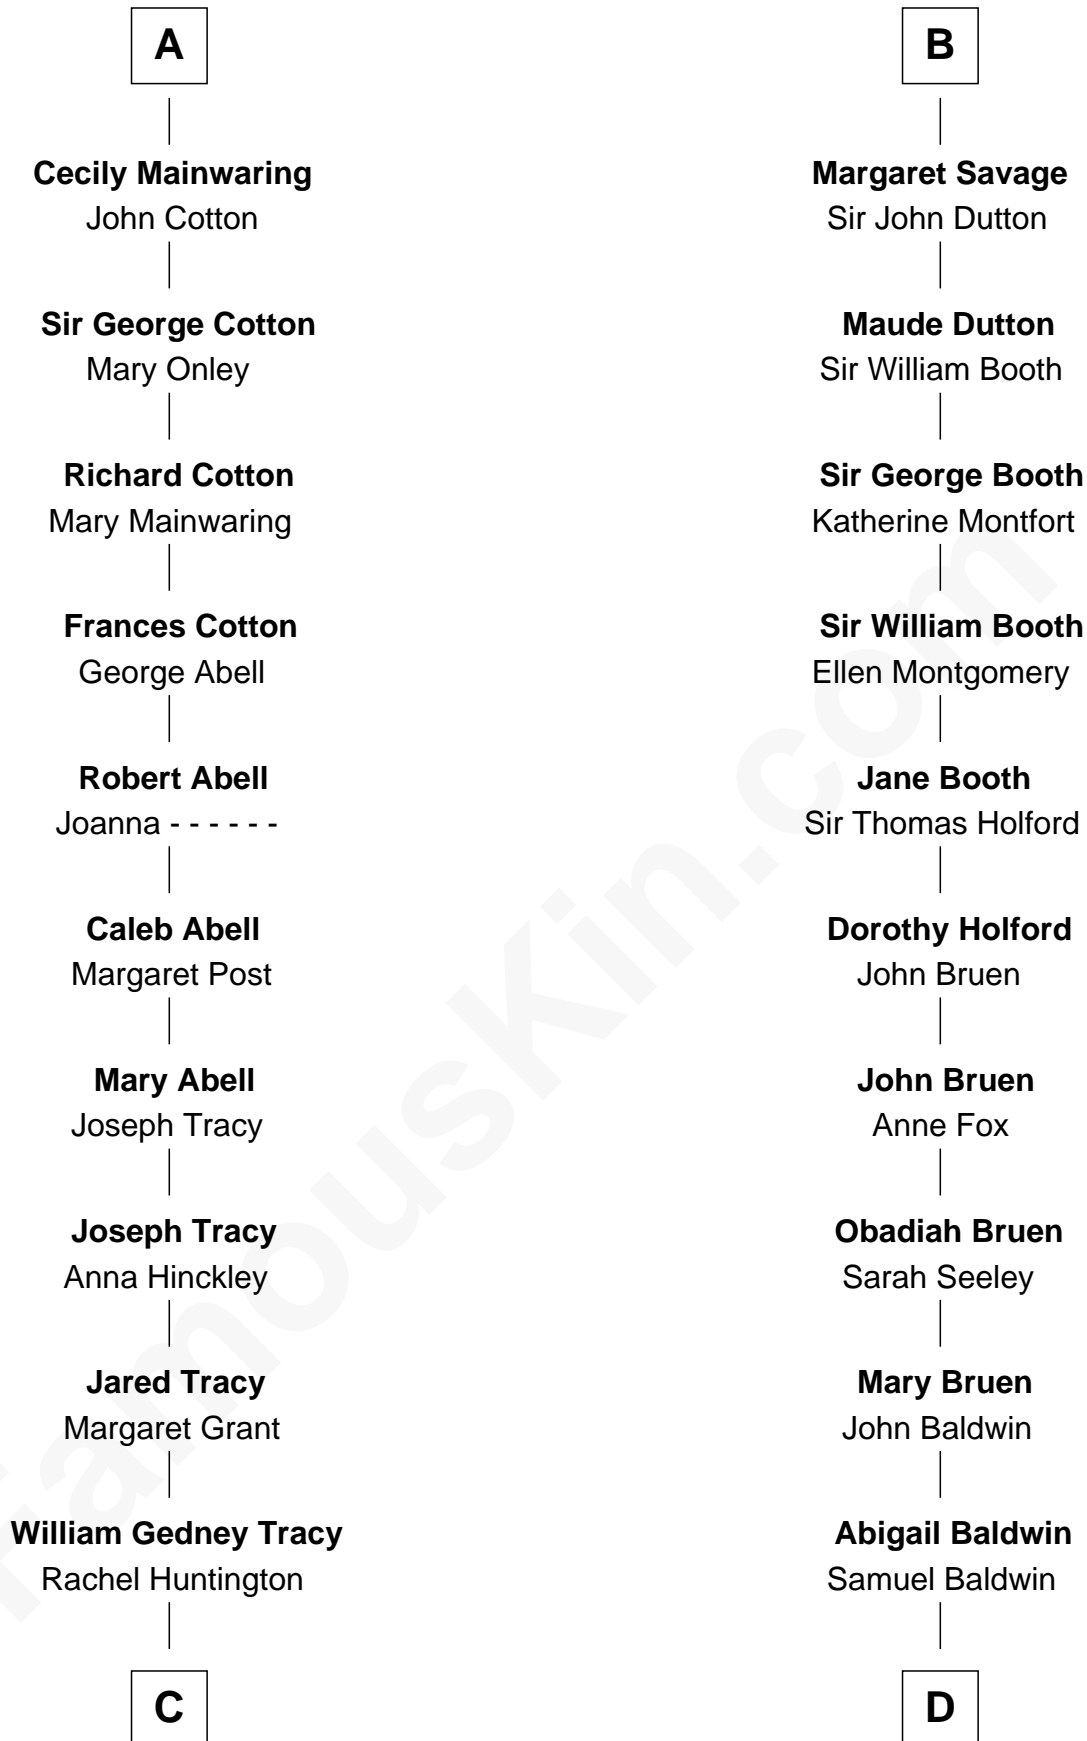

# FamousKin.com Relationship Chart of

**J.P. Morgan, Jr.**

*American Banker and Philanthropist*

19th cousin of

**Abraham Baldwin**

*Signer of the U.S. Constitution*

**Sir Roger de Quincy**  
Helen of Galloway

**C**

**Charles F. Tracy**  
Louisa Kirkland

**Frances Louisa Tracy**  
John Pierpont Morgan

**J.P. Morgan, Jr.**  
*American Banker and Philanthropist*

**D**

**Timothy Baldwin**  
Bathsheba Stone

**Michael Baldwin**  
Lucy Dudley

**Abraham Baldwin**  
*Signer of the U.S. Constitution*

FamousKin.com