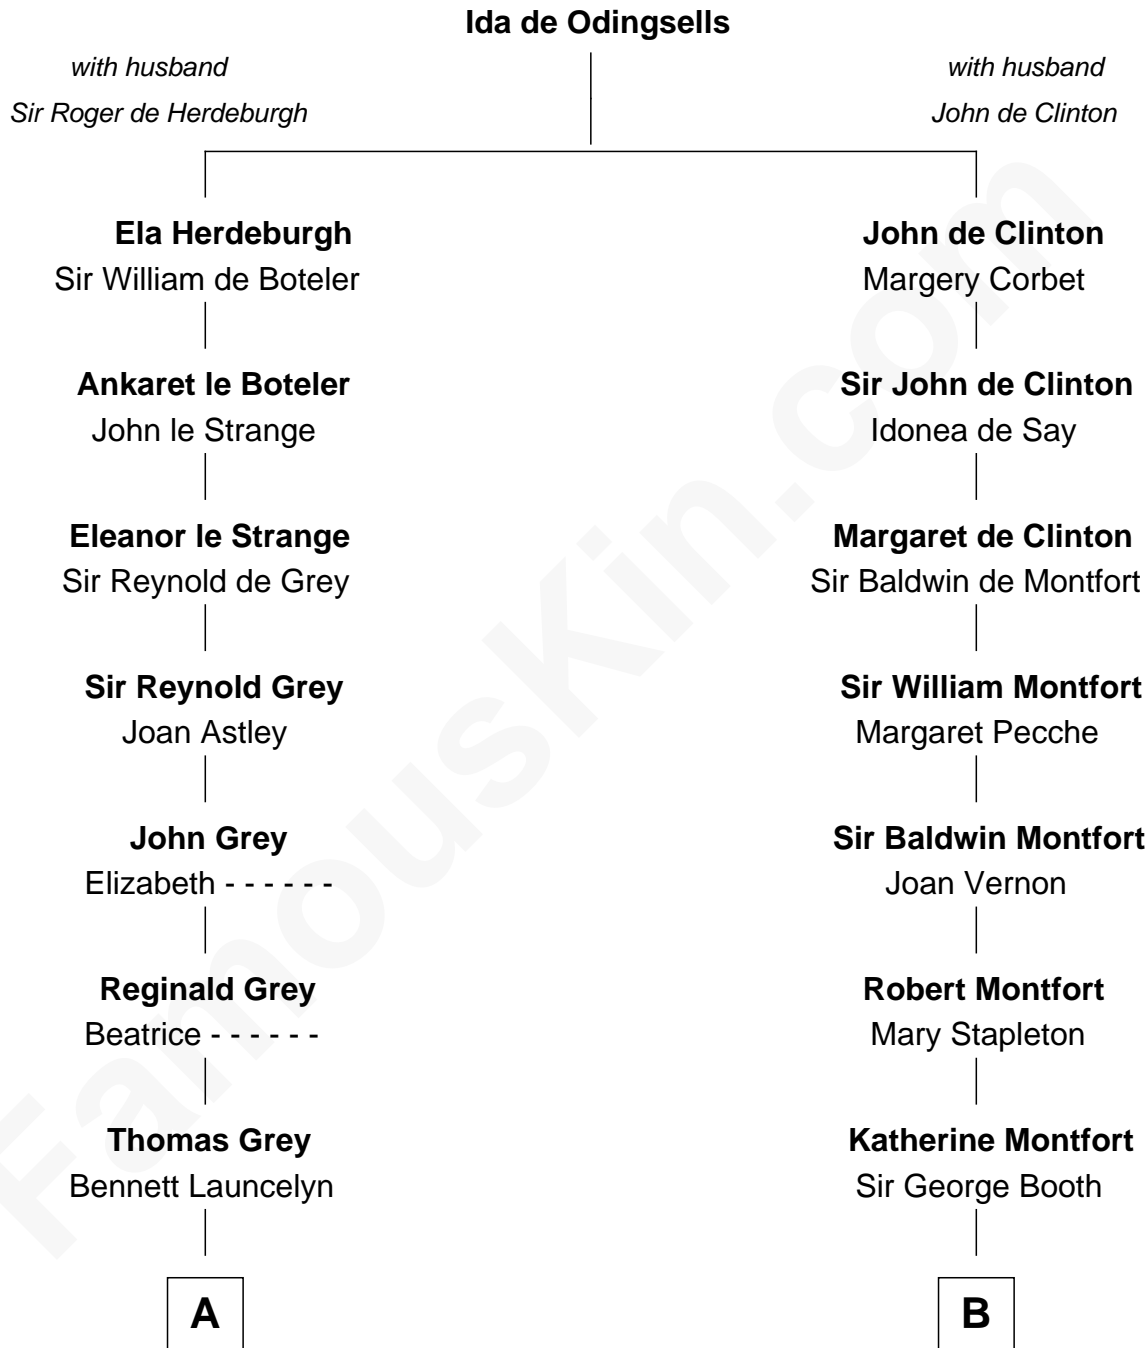

# FamousKin.com Relationship Chart of

**J.P. Morgan, Jr.**

*American Banker and Philanthropist*

**16th cousin 3 times removed of**

**Abraham Baldwin**

*Signer of the U.S. Constitution*

**C**

—  
**Juliet Pierpont**  
Junius Spencer Morgan

—  
**John Pierpont Morgan**  
Frances Louisa Tracy

—  
**J.P. Morgan, Jr.**  
*American Banker and Philanthropist*

FamousKin.com