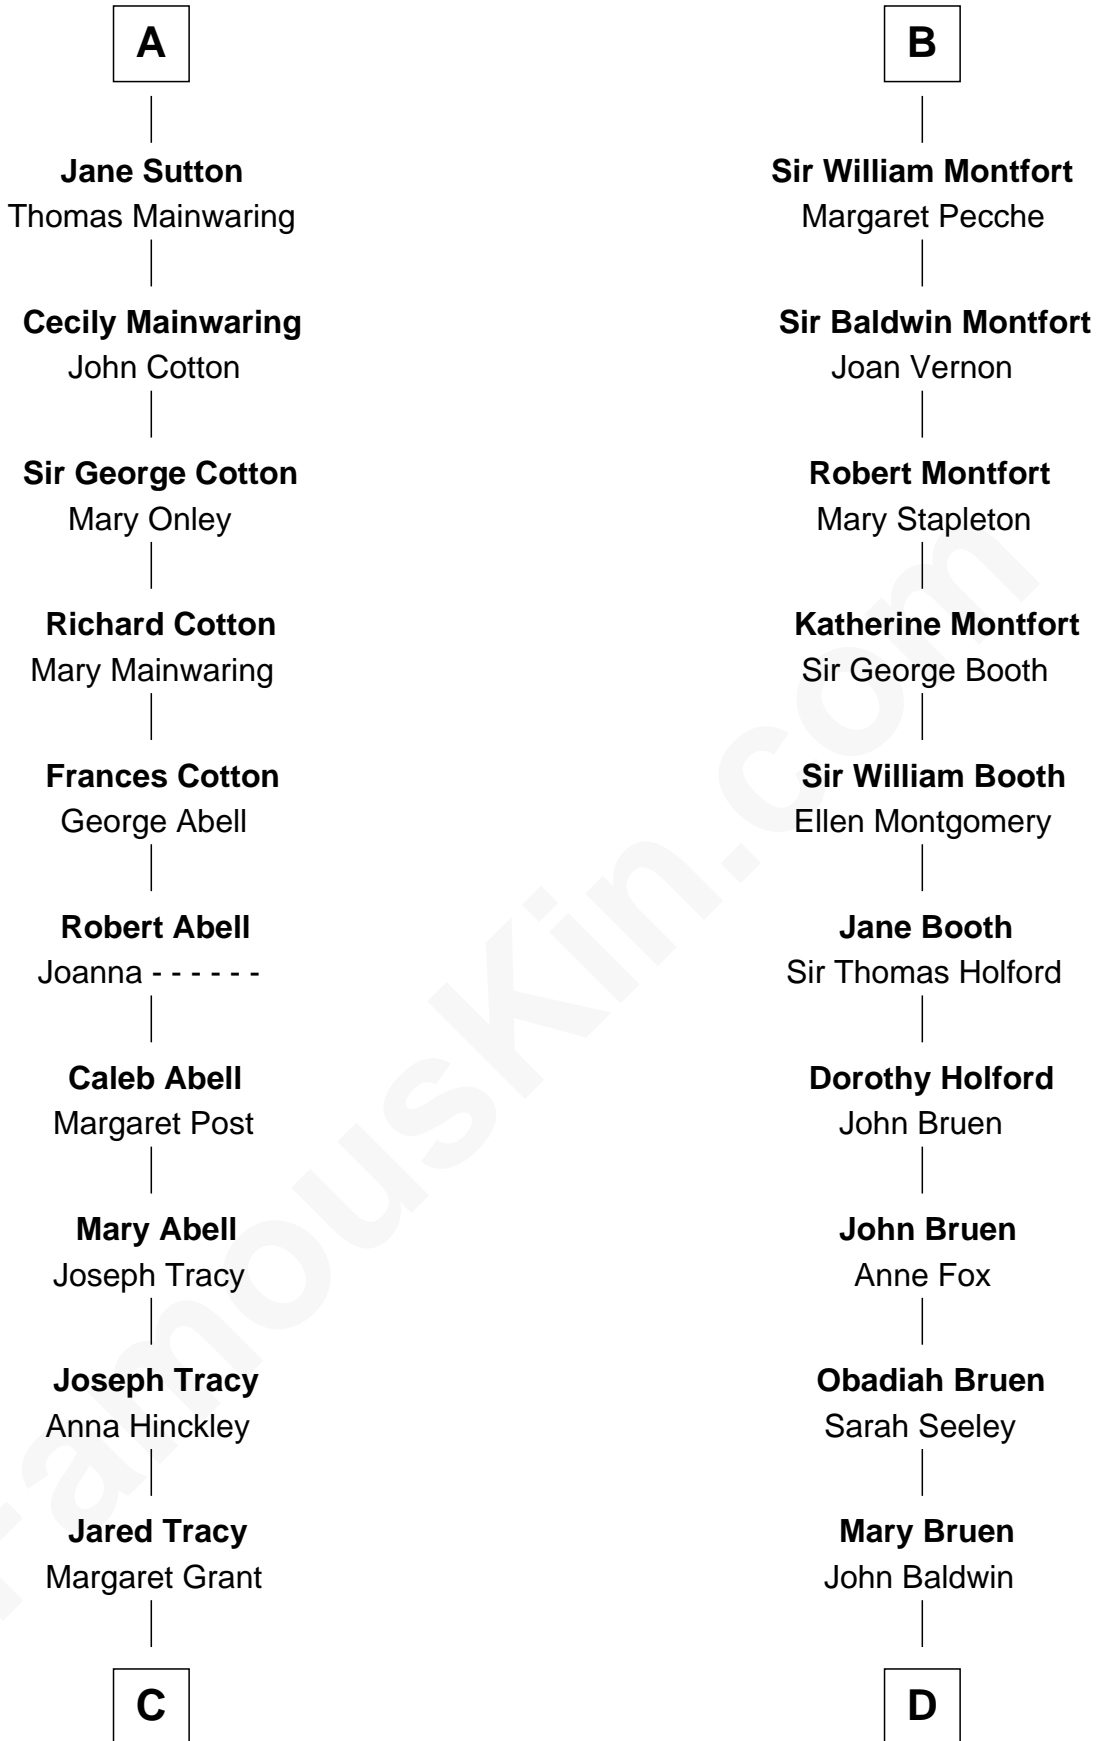

# FamousKin.com Relationship Chart of

**J.P. Morgan, Jr.**

*American Banker and Philanthropist*

20th cousin of

**Abraham Baldwin**

*Signer of the U.S. Constitution*

**Sir William Marshal**

Isabel de Clare

**C**

**William Gedney Tracy**

Rachel Huntington

**Charles F. Tracy**

Louisa Kirkland

**Frances Louisa Tracy**

John Pierpont Morgan

**J.P. Morgan, Jr.**

*American Banker and Philanthropist*

**D**

**Abigail Baldwin**

Samuel Baldwin

**Timothy Baldwin**

Bathsheba Stone

**Michael Baldwin**

Lucy Dudley