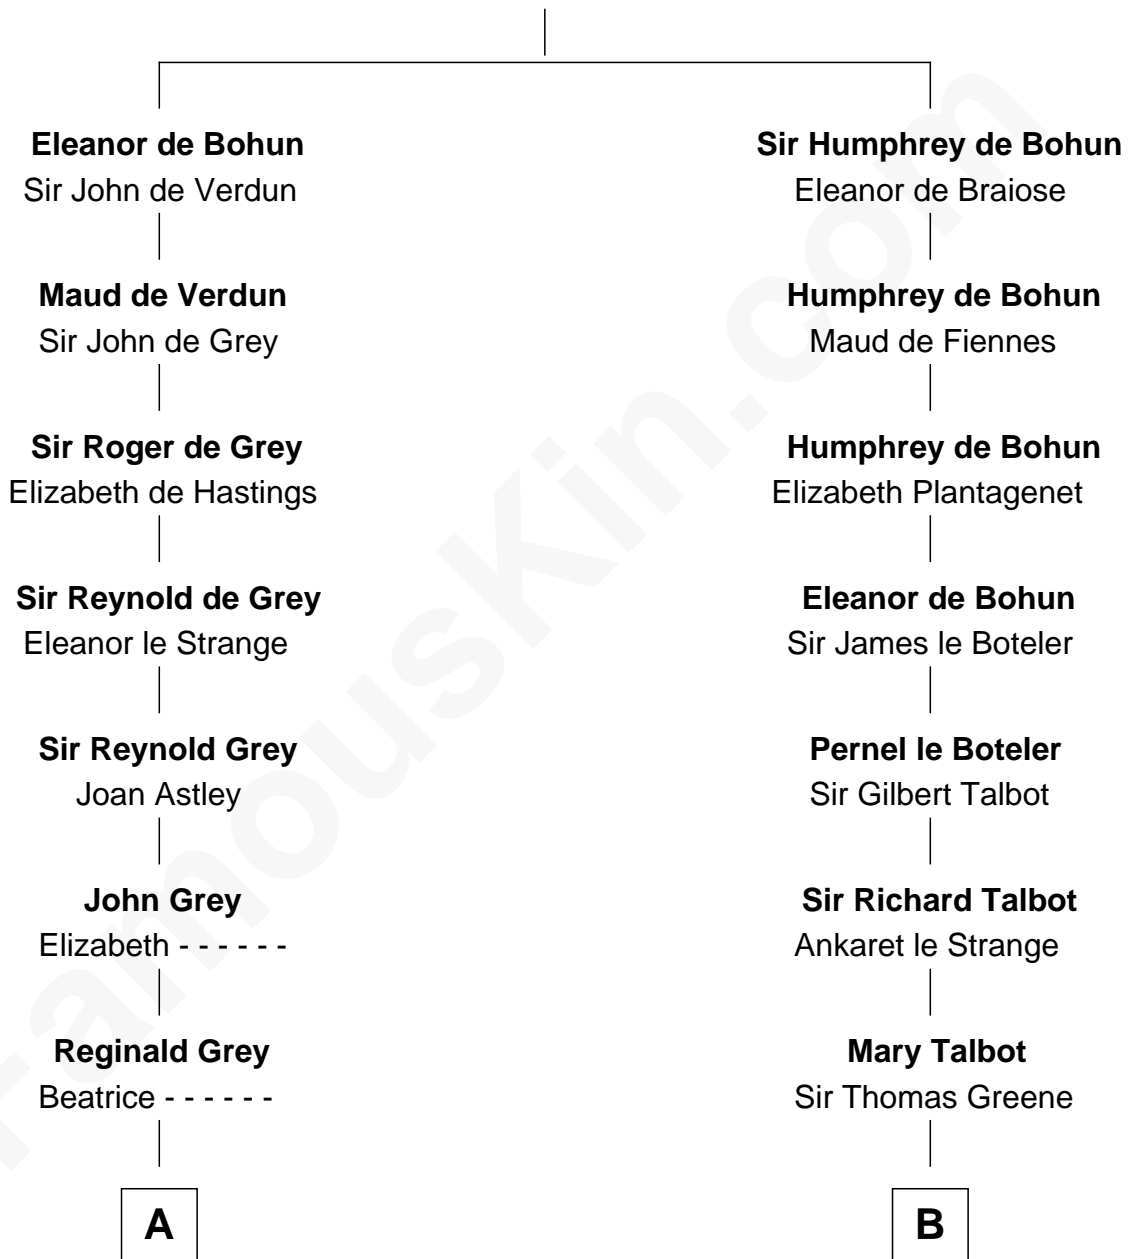

# FamousKin.com Relationship Chart of

**J.P. Morgan, Jr.**

*American Banker and Philanthropist*

**18th cousin 2 times removed of**

**Daniel Carroll**

*Signer of the U.S. Constitution*

**Sir Humphrey de Bohun**

Maud of Eu

**C**

—  
**Mary Sheldon Lord**

John Pierpont

—  
**Juliet Pierpont**

Junius Spencer Morgan

—  
**John Pierpont Morgan**

Frances Louisa Tracy