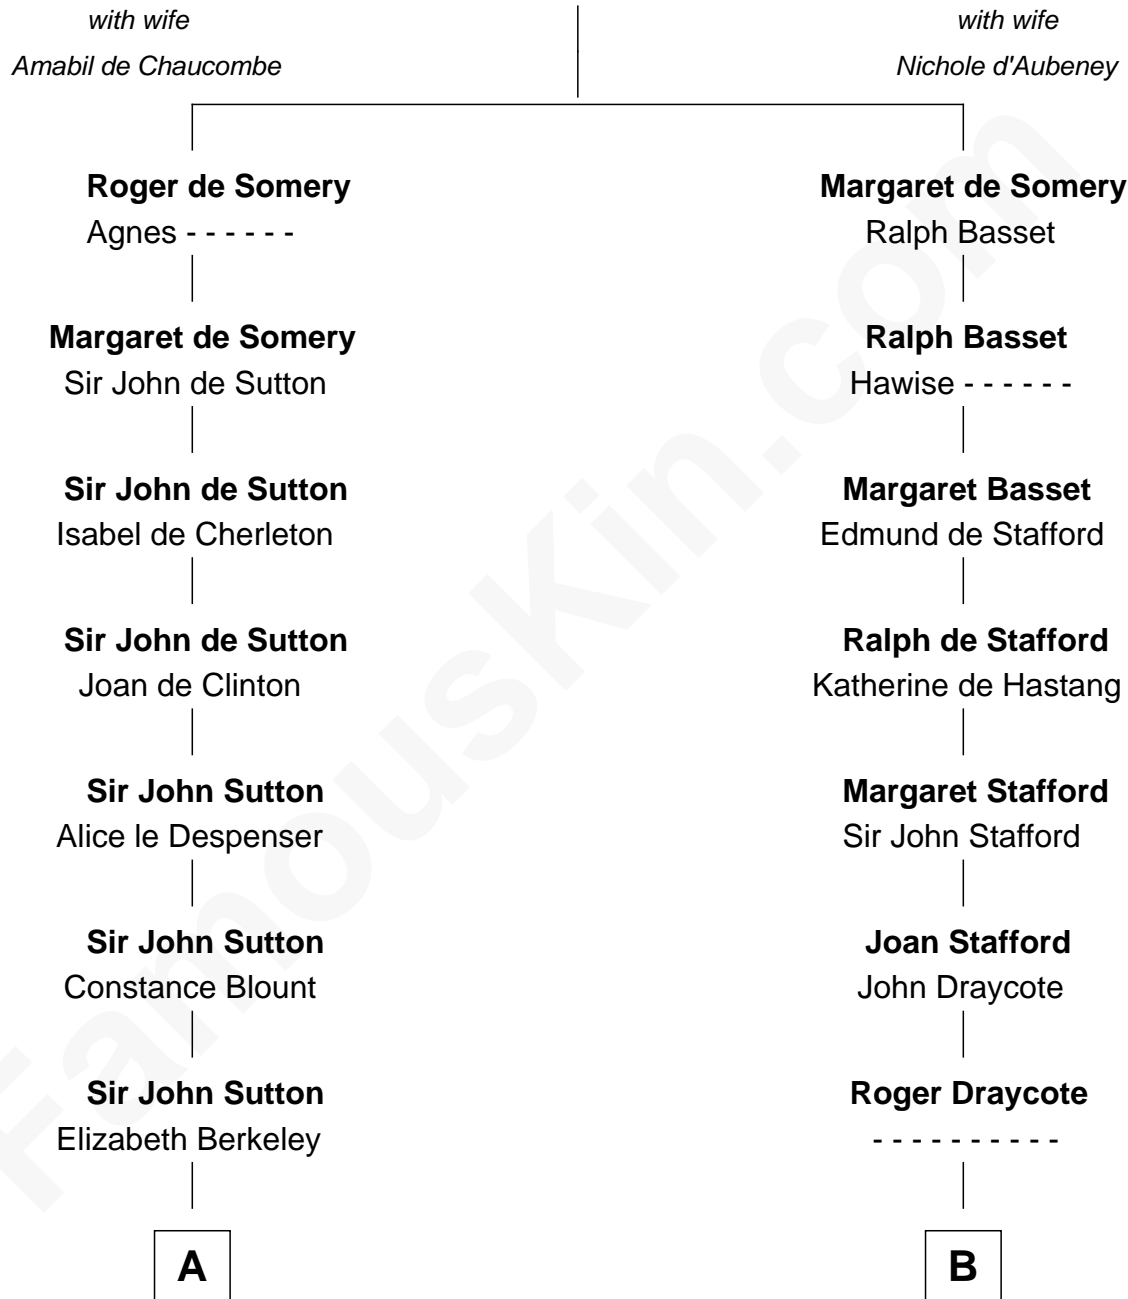

# FamousKin.com Relationship Chart of

**J.P. Morgan, Jr.**

*American Banker and Philanthropist*

**18th cousin 2 times removed of**

**Daniel Carroll**

*Signer of the U.S. Constitution*

## Sir Roger de Somery

**C**

**William Gedney Tracy**

Rachel Huntington

**Charles F. Tracy**

Louisa Kirkland

**Frances Louisa Tracy**

John Pierpont Morgan