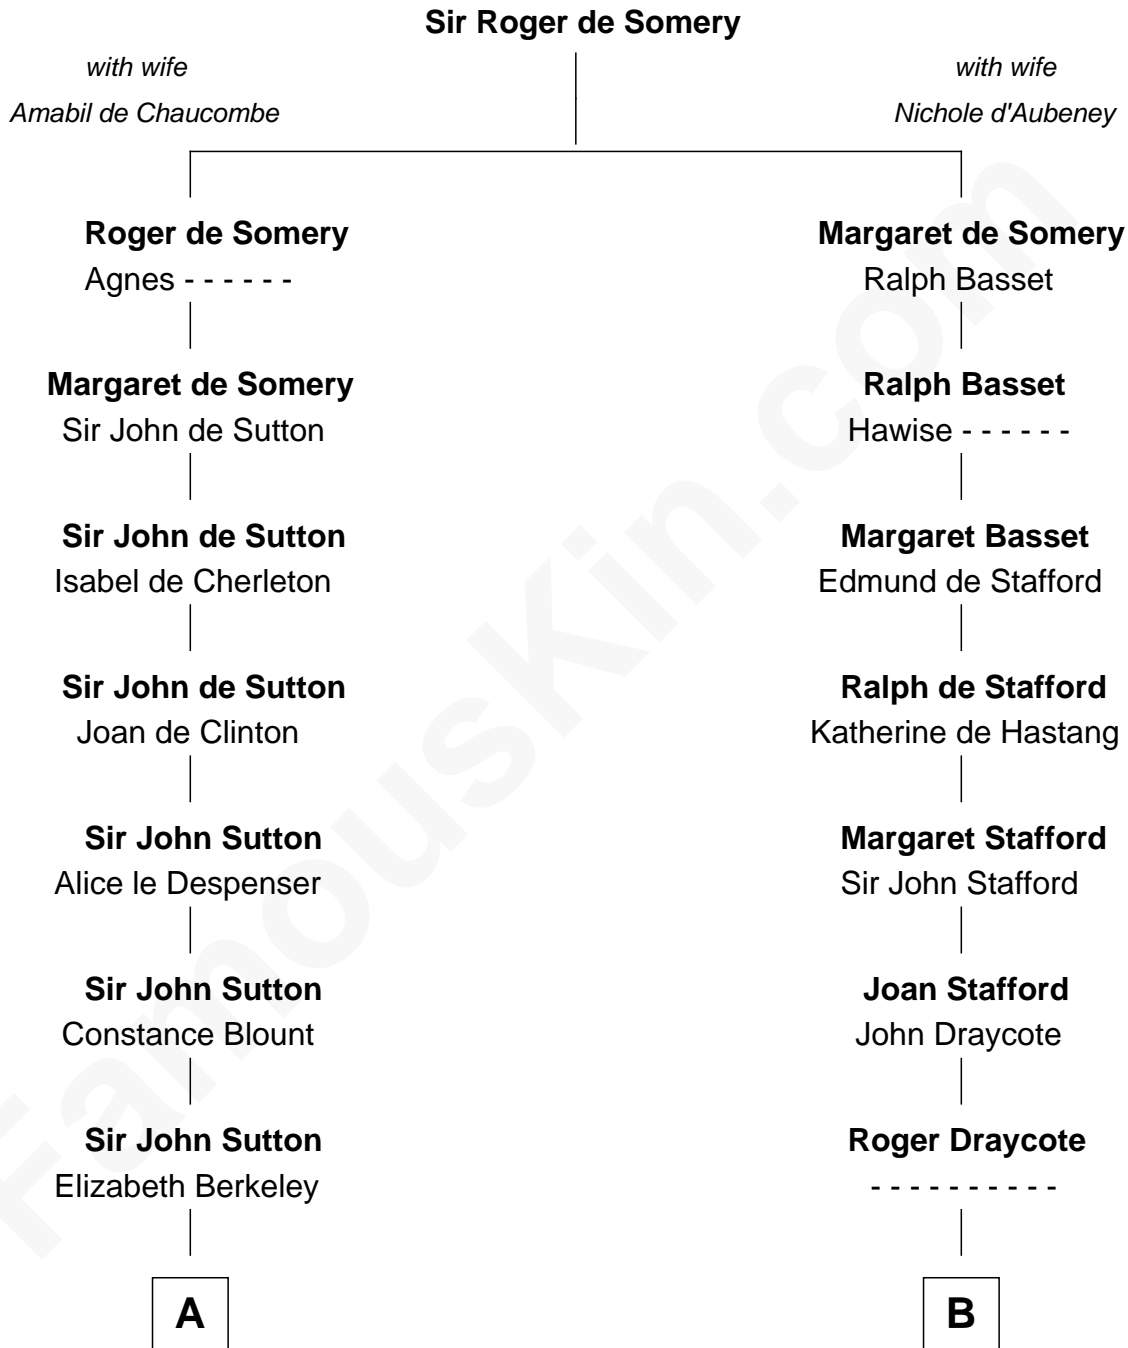

FamousKin.com Relationship Chart of

J.P. Morgan, Jr.

American Banker and Philanthropist

18th cousin 2 times removed of

John Carroll

Founder of Georgetown University

C

William Gedney Tracy

Rachel Huntington

Charles F. Tracy

Louisa Kirkland

Frances Louisa Tracy

John Pierpont Morgan

J.P. Morgan, Jr.

American Banker and Philanthropist

D