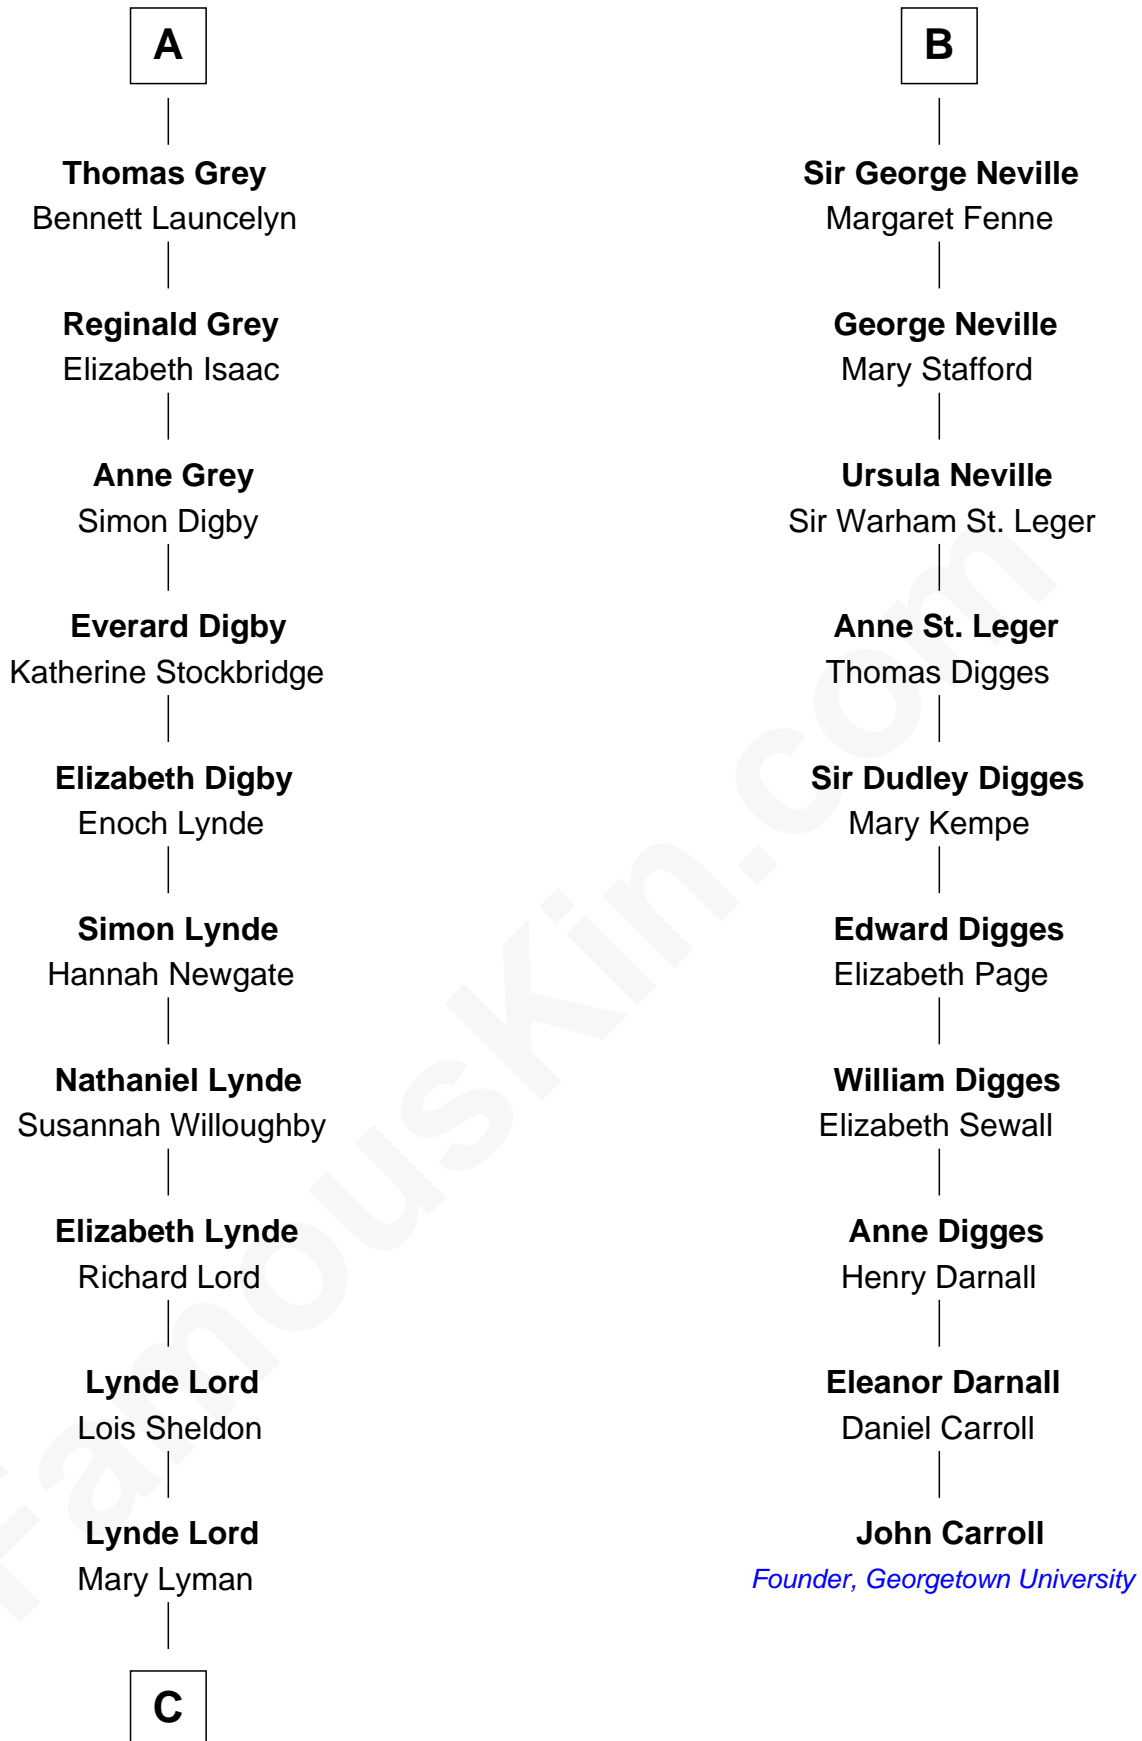

# FamousKin.com Relationship Chart of

**J.P. Morgan, Jr.**

*American Banker and Philanthropist*

**16th cousin 4 times removed of**

**John Carroll**

*Founder of Georgetown University*

**C**

—  
**Mary Sheldon Lord**

John Pierpont

—  
**Juliet Pierpont**

Junius Spencer Morgan

—  
**John Pierpont Morgan**

Frances Louisa Tracy

—  
**J.P. Morgan, Jr.**

*American Banker and Philanthropist*

FamousKin.com