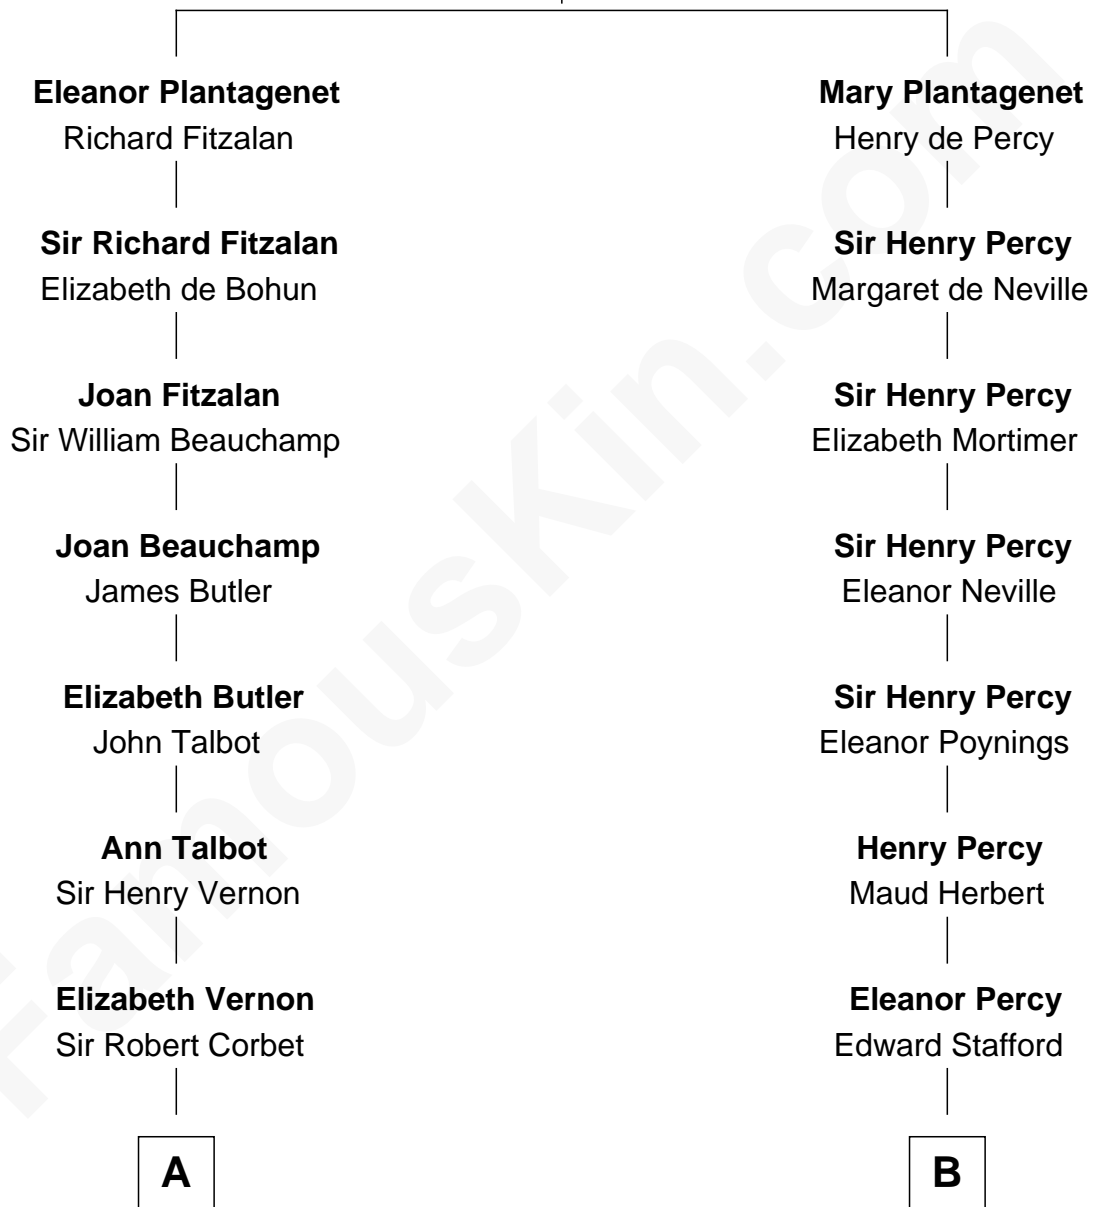

FamousKin.com Relationship Chart of

J.P. Morgan, Jr.

American Banker and Philanthropist

15th cousin 4 times removed of

John Carroll

Founder of Georgetown University

Henry Plantagenet
Maud de Chaworth

C

—
Charles F. Tracy

Louisa Kirkland

—
Frances Louisa Tracy

John Pierpont Morgan

—
J.P. Morgan, Jr.

American Banker and Philanthropist

FamousKin.com