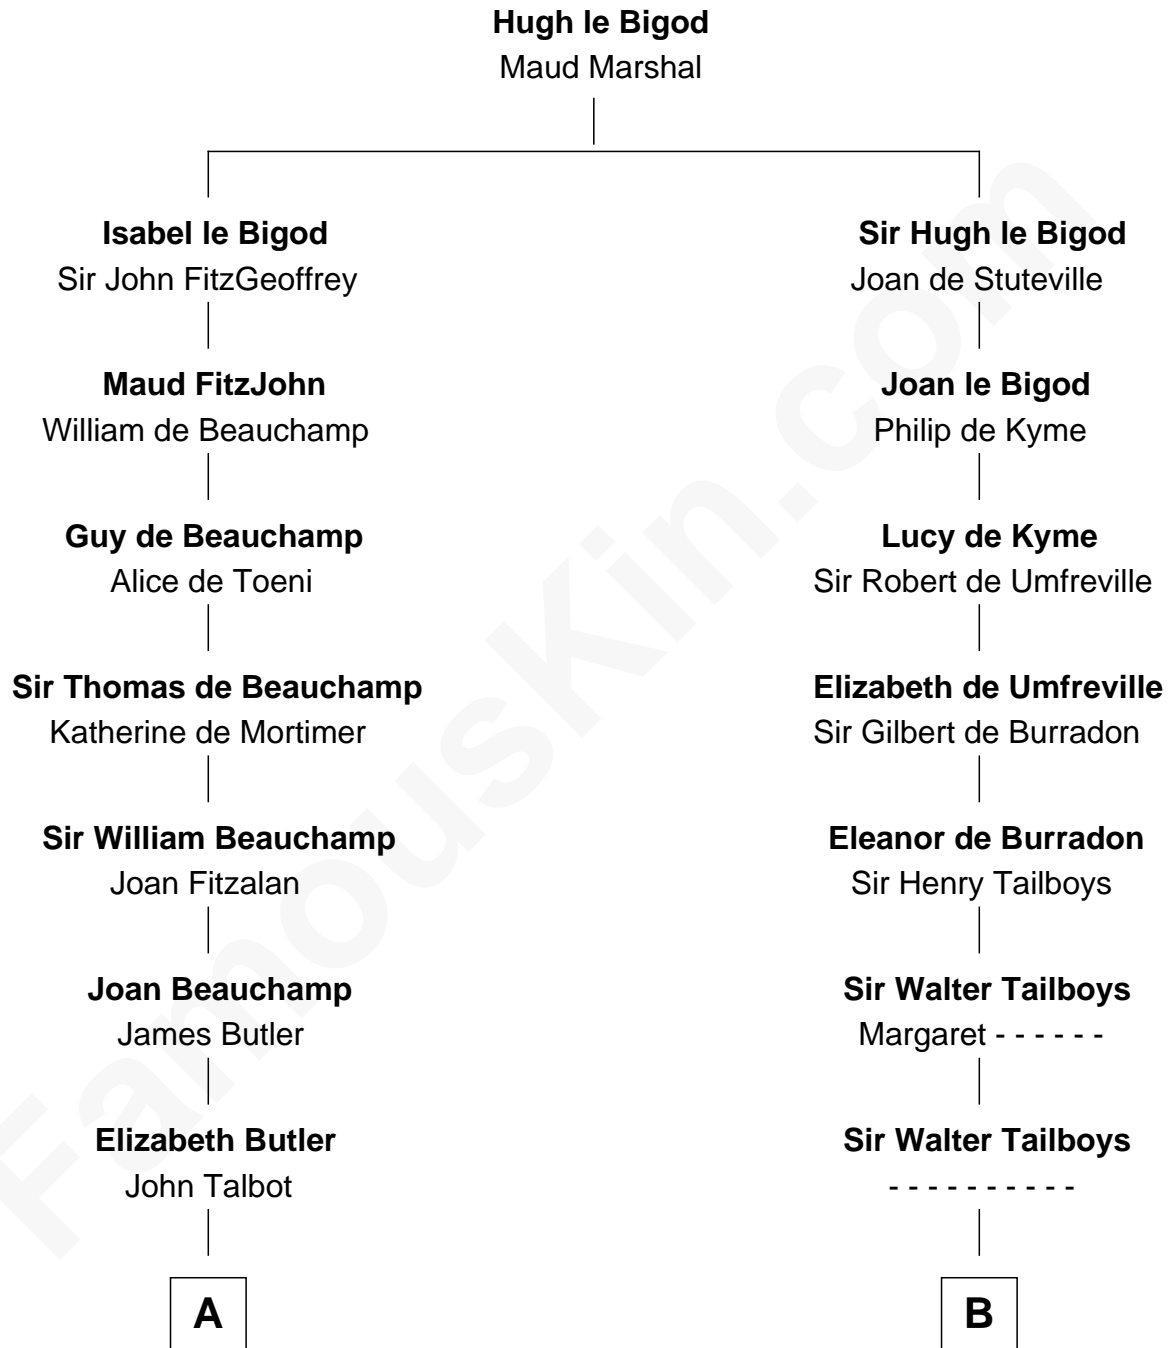

FamousKin.com Relationship Chart of

J.P. Morgan, Jr.

American Banker and Philanthropist

18th cousin 3 times removed of

John Carroll

Founder of Georgetown University

C

Jared Tracy
Margaret Grant

William Gedney Tracy
Rachel Huntington

Charles F. Tracy
Louisa Kirkland

Frances Louisa Tracy
John Pierpont Morgan

J.P. Morgan, Jr.
American Banker and Philanthropist

D

Eleanor Darnall
Daniel Carroll

John Carroll
Founder, Georgetown University