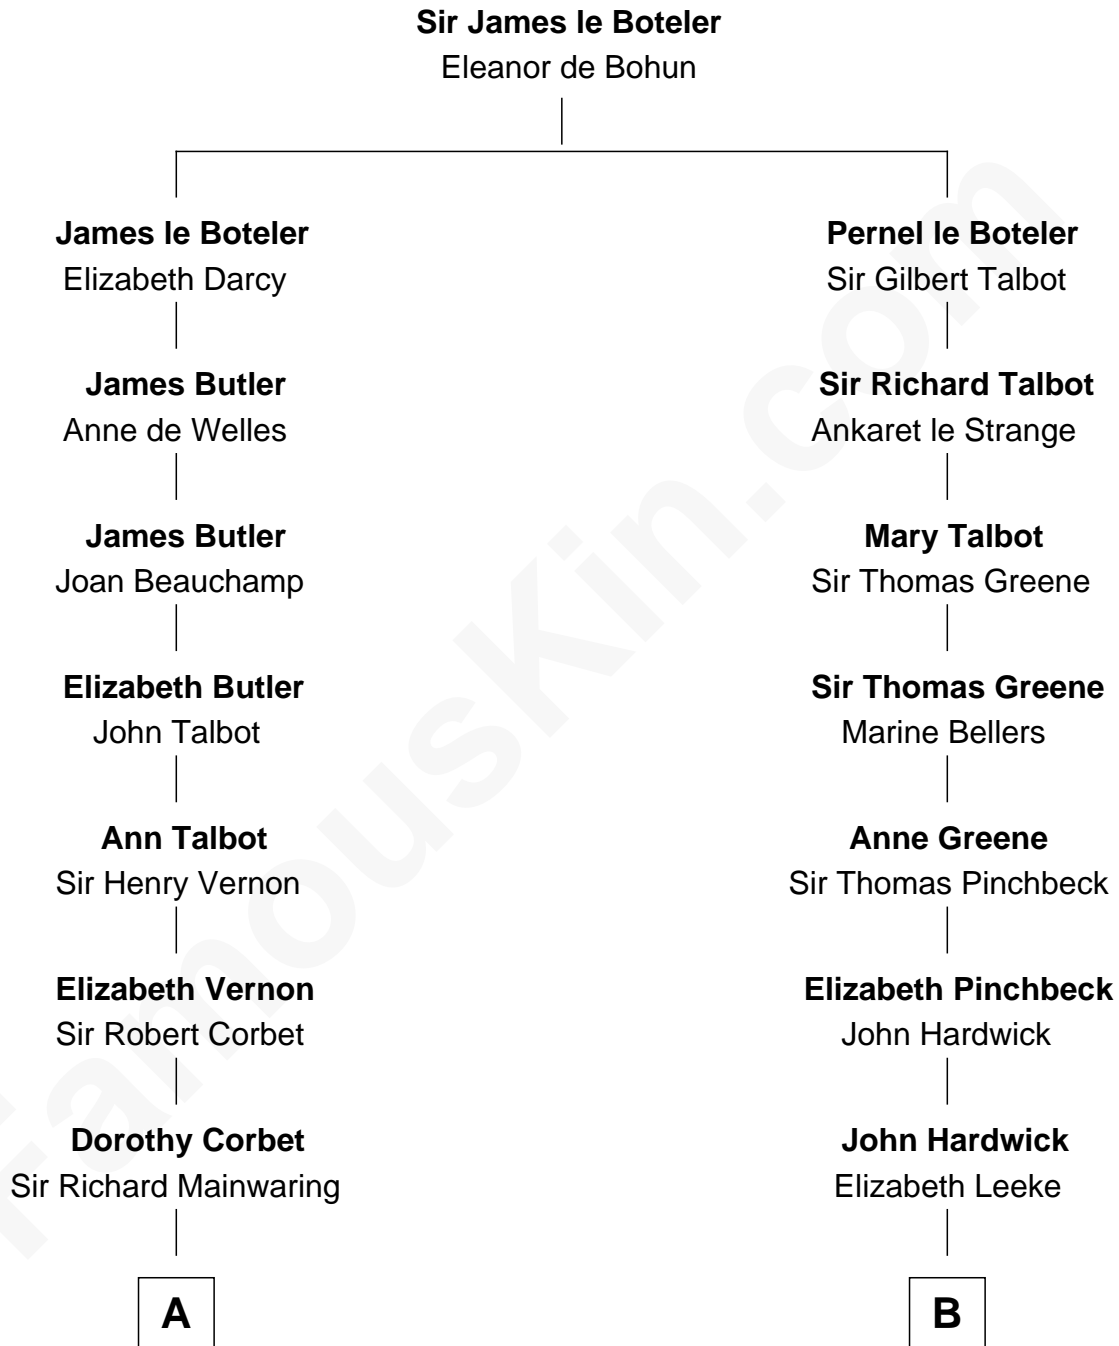

# FamousKin.com Relationship Chart of

**J.P. Morgan, Jr.**

*American Banker and Philanthropist*

**14th cousin 4 times removed of**

**John Carroll**

*Founder of Georgetown University*

**C**

—  
**Frances Louisa Tracy**

John Pierpont Morgan

—  
**J.P. Morgan, Jr.**

*American Banker and Philanthropist*

FamousKin.com