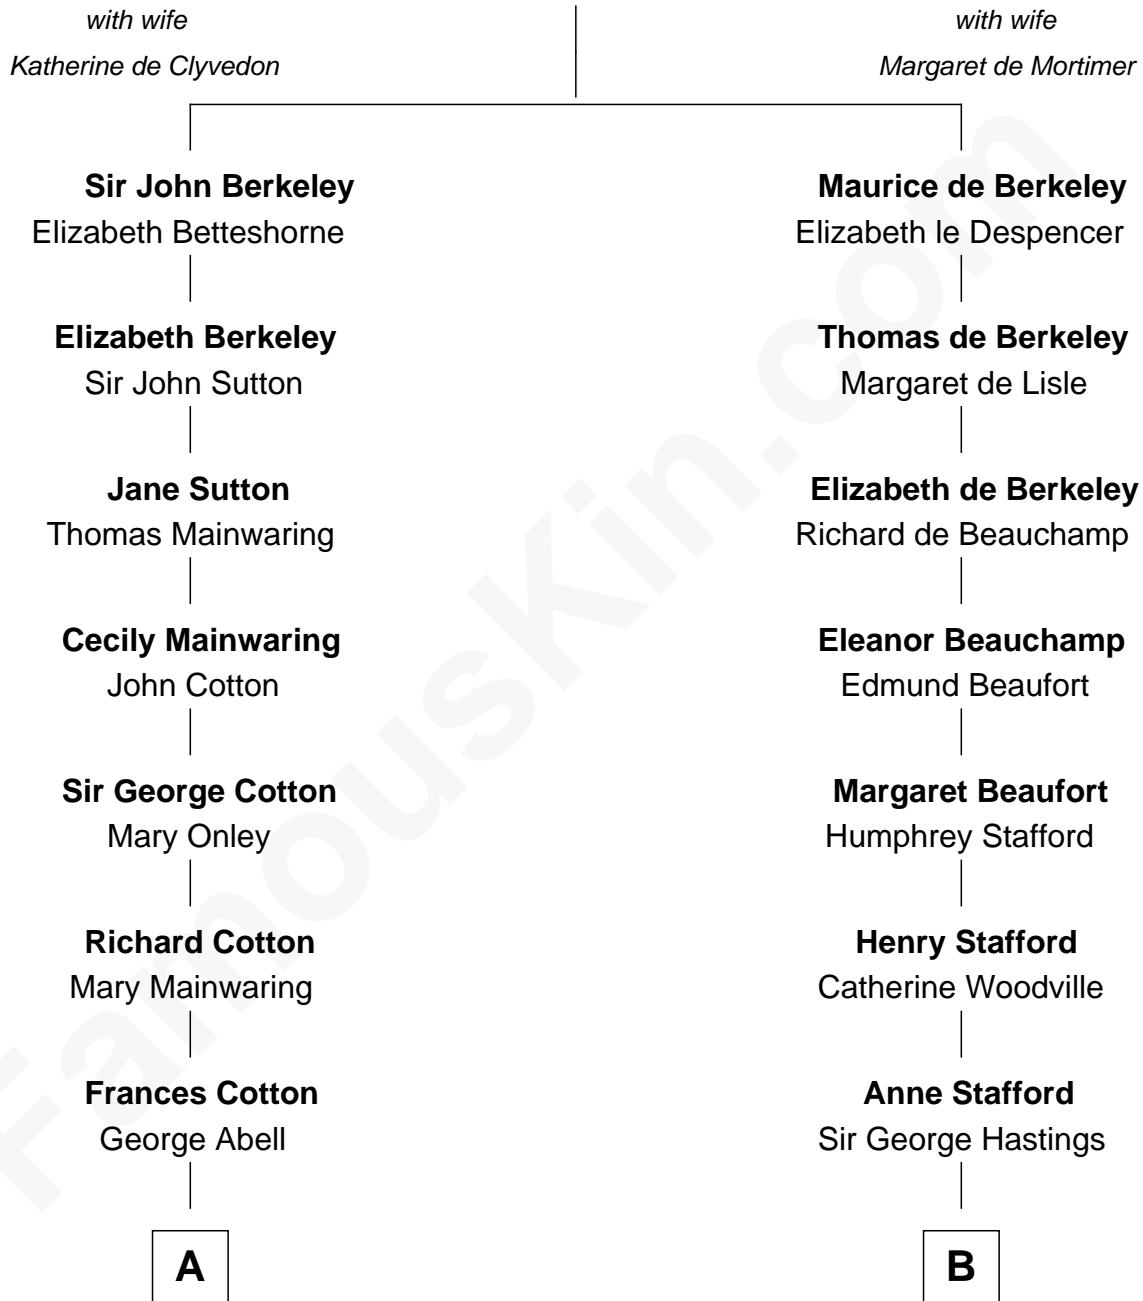

# FamousKin.com Relationship Chart of

**J.P. Morgan, Jr.**

*American Banker and Philanthropist*

15th cousin 3 times removed of

**E. M. Forster**

*English Novelist*

## Thomas de Berkeley

**C**

**Edward Morgan Llewellyn Forster**

Alice Clara Whichelo

**E. M. Forster**

*English Novelist*

FamousKin.com