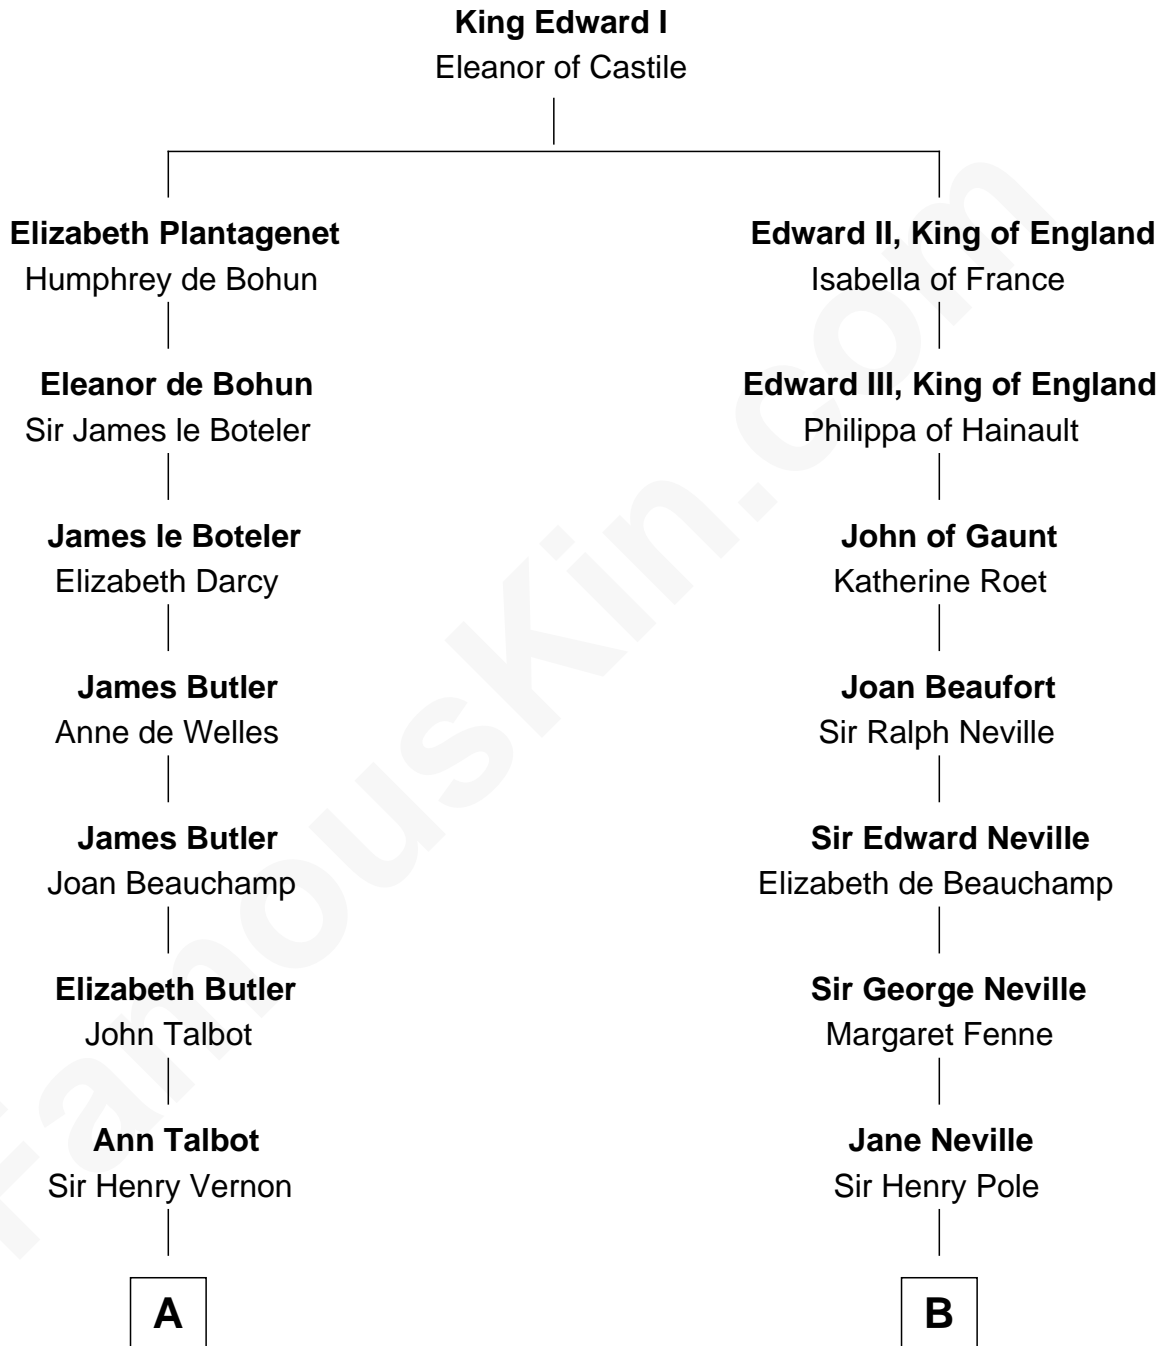

# FamousKin.com Relationship Chart of

**J.P. Morgan, Jr.**

*American Banker and Philanthropist*

**18th cousin 2 times removed of**

**E. M. Forster**

*English Novelist*

**C**

**William Gedney Tracy**

Rachel Huntington

**Charles F. Tracy**

Louisa Kirkland

**Frances Louisa Tracy**

John Pierpont Morgan

**J.P. Morgan, Jr.**

*American Banker and Philanthropist*

**D**

**Edward Morgan Llewellyn Forster**

Alice Clara Whichelo

**E. M. Forster**

*English Novelist*

FamousKin.com