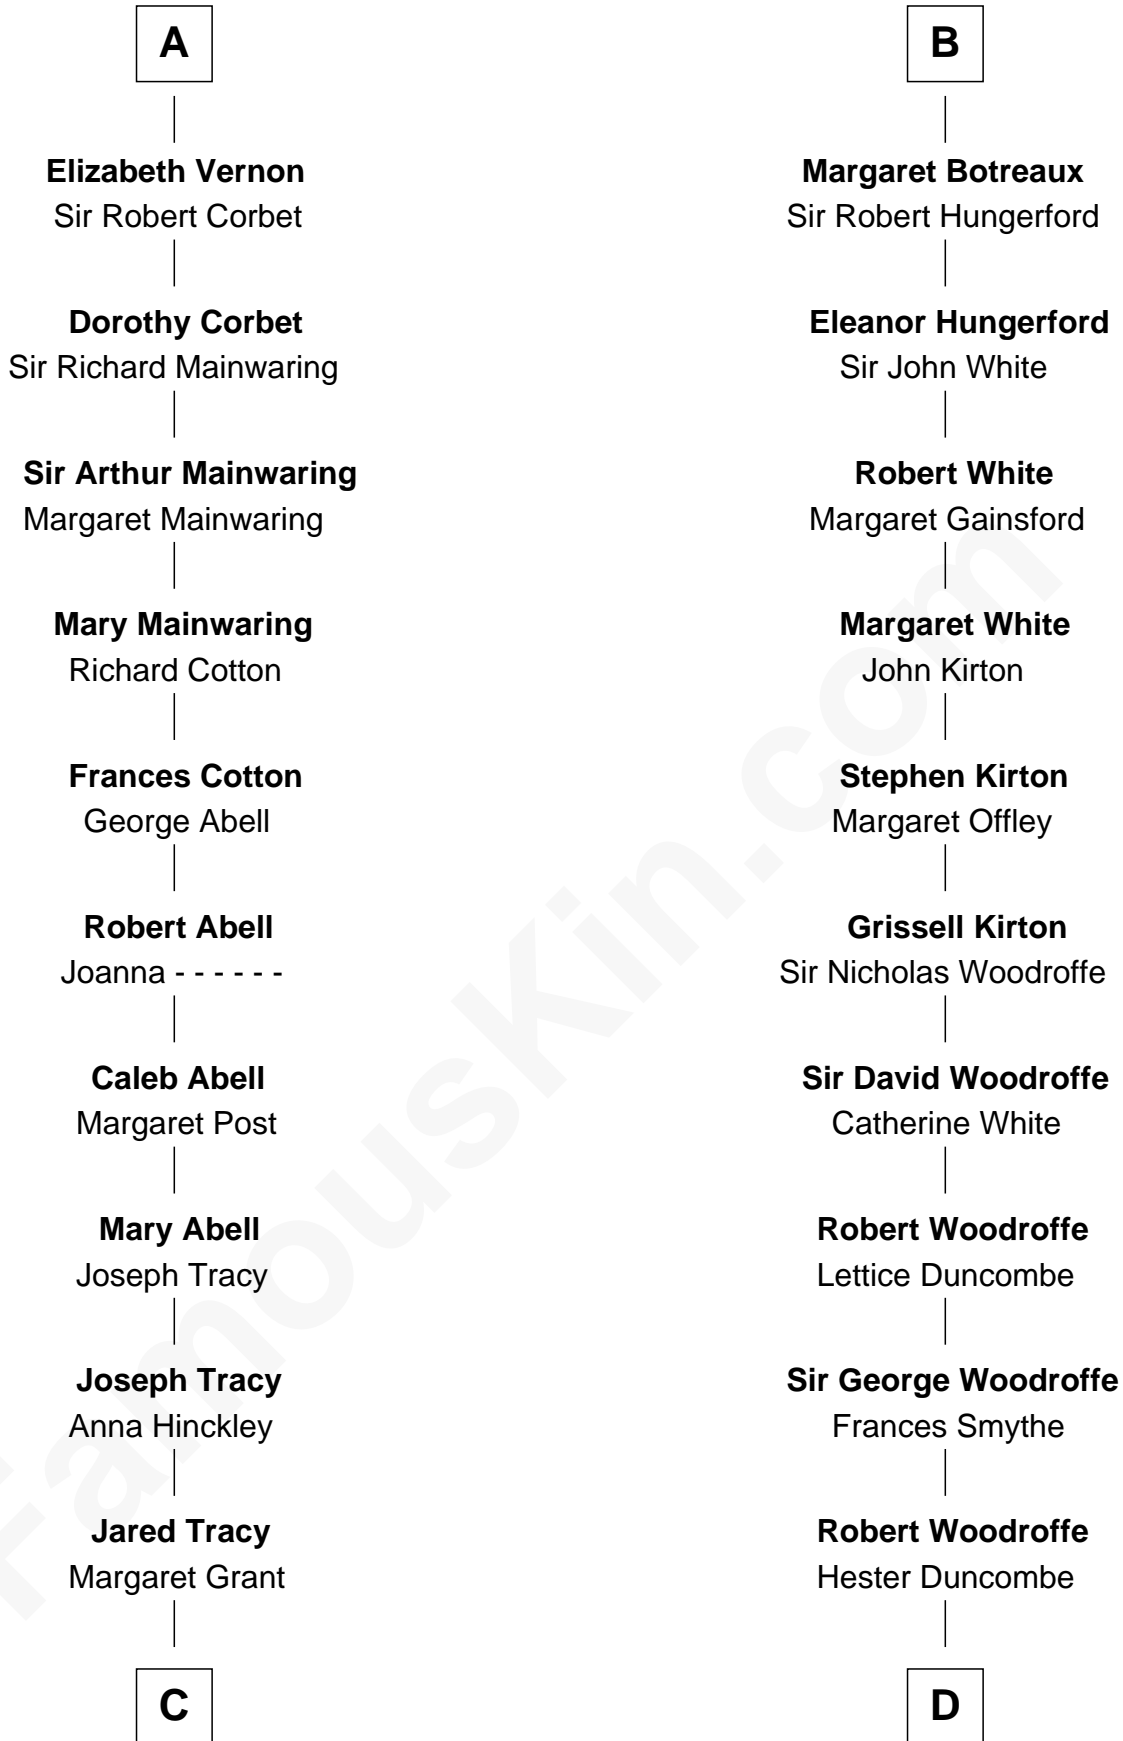

# FamousKin.com Relationship Chart of

**J.P. Morgan, Jr.**

*American Banker and Philanthropist*

20th cousin 1 time removed of

**Guillermo Billinghurst**

*31st President of Peru*

**Sir William de Beauchamp**

Isabel Mauduit

**C**

**William Gedney Tracy**

Rachel Huntington

**Charles F. Tracy**

Louisa Kirkland

**Frances Louisa Tracy**

John Pierpont Morgan