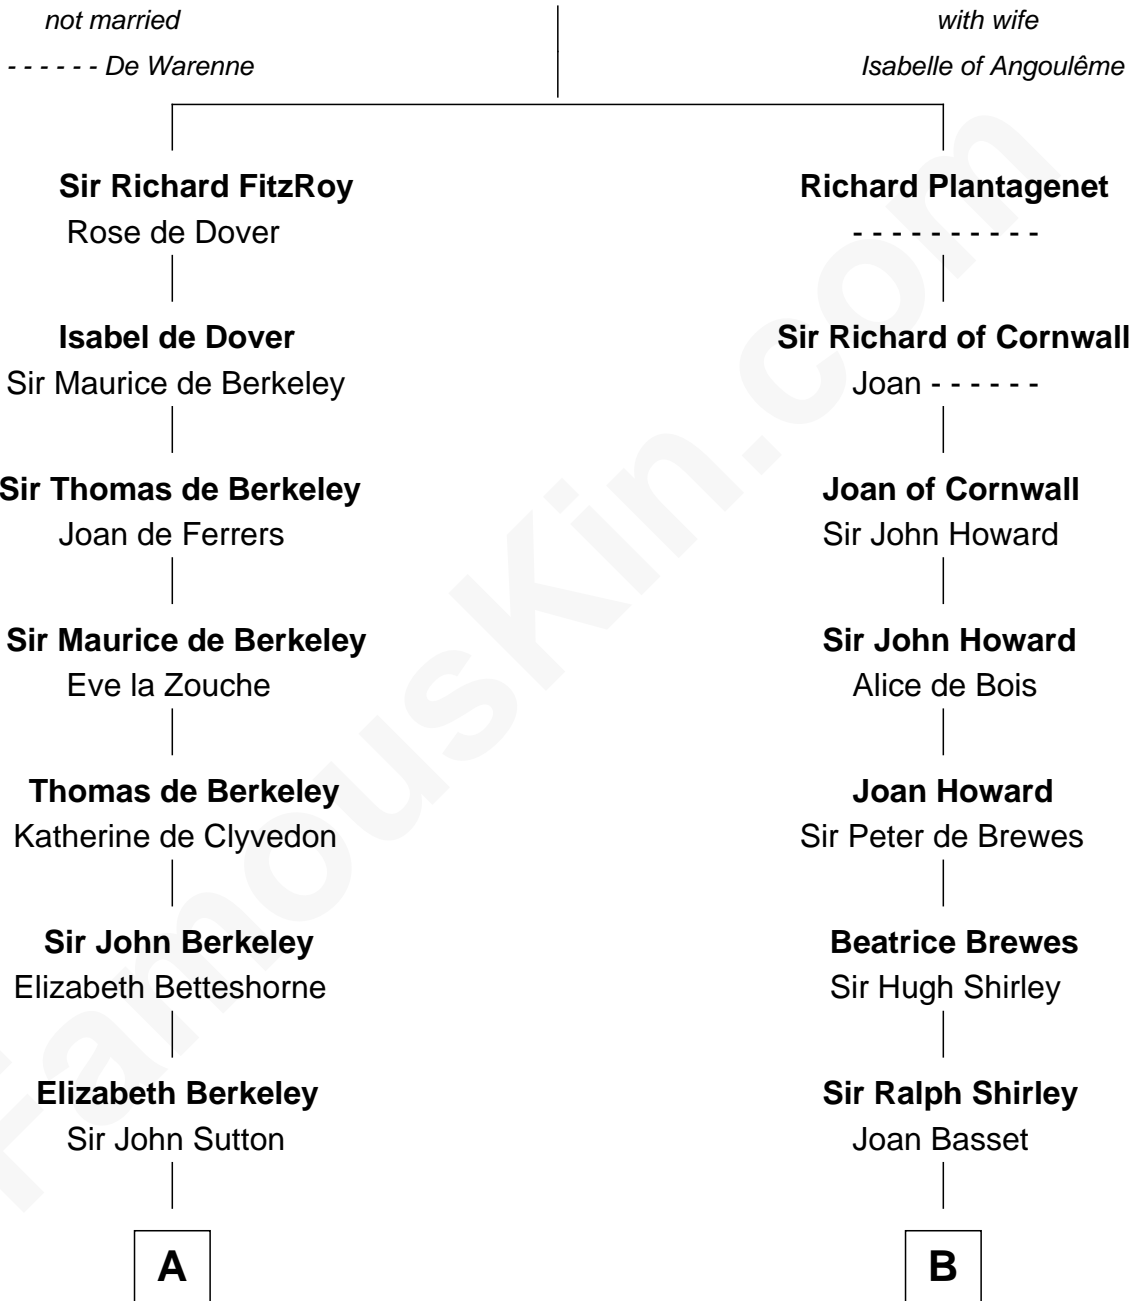

# FamousKin.com Relationship Chart of

**J.P. Morgan, Jr.**

*American Banker and Philanthropist*

**20th cousin of**

**Eugene Foss**

*45th Governor of Massachusetts*

**John, King of England**

**C**

**William Gedney Tracy**

Rachel Huntington

**Charles F. Tracy**

Louisa Kirkland

**Frances Louisa Tracy**

John Pierpont Morgan

**J.P. Morgan, Jr.**

*American Banker and Philanthropist*

*45th Governor of Massachusetts*