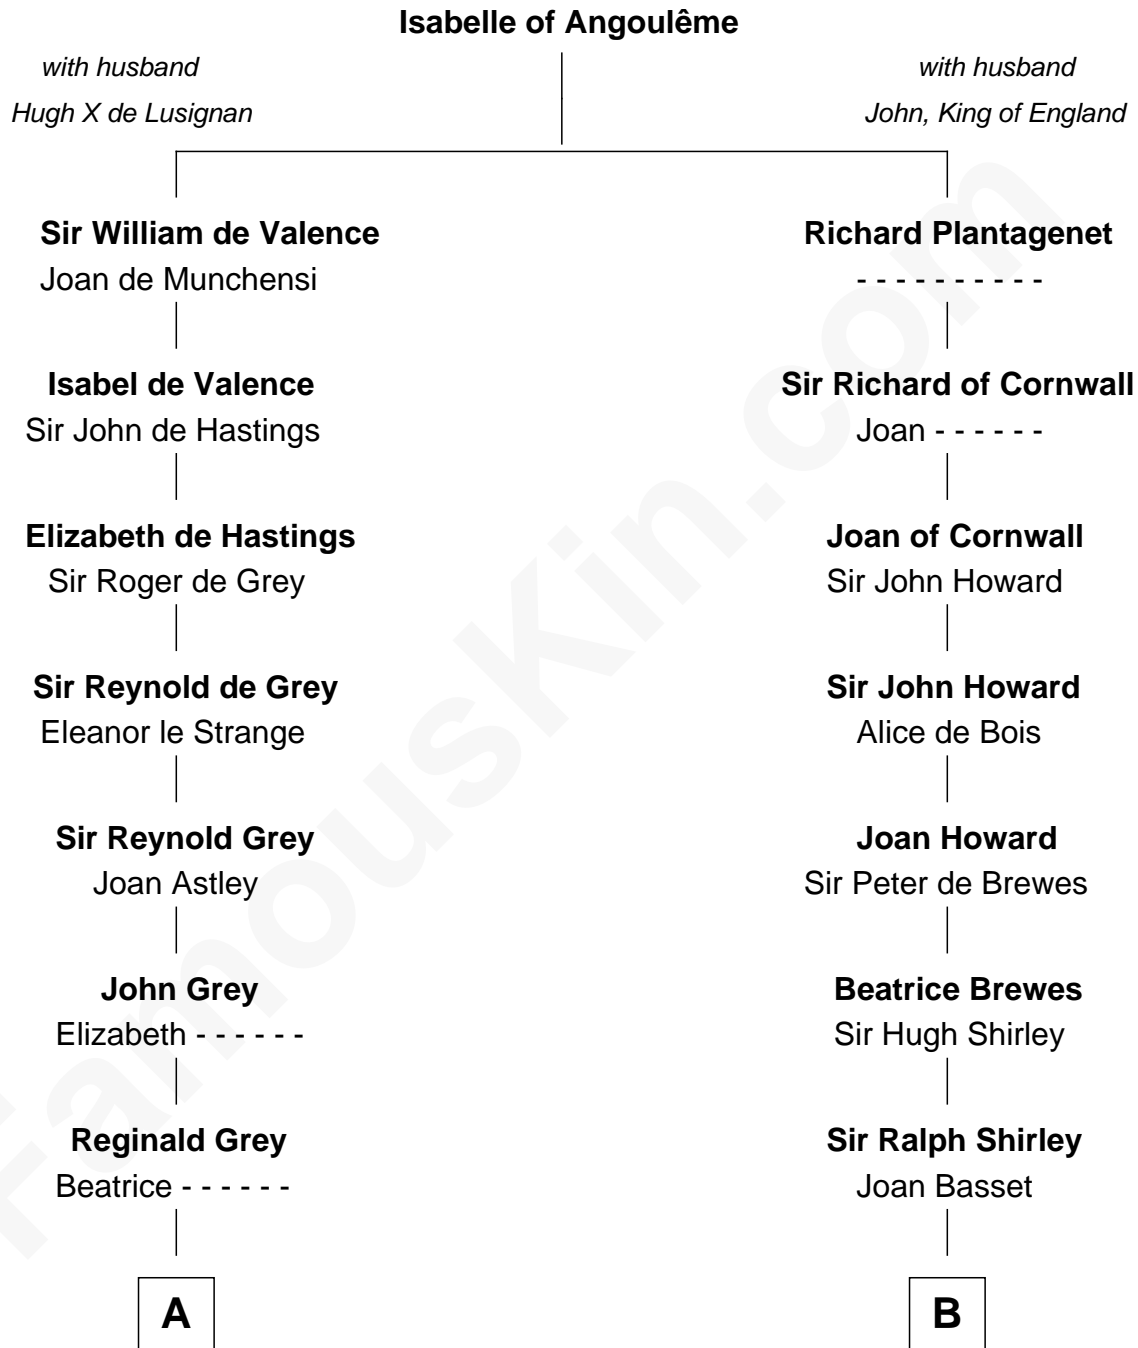

FamousKin.com Relationship Chart of

J.P. Morgan, Jr.

American Banker and Philanthropist

20th cousin of

Eugene Foss

45th Governor of Massachusetts

C

Mary Sheldon Lord