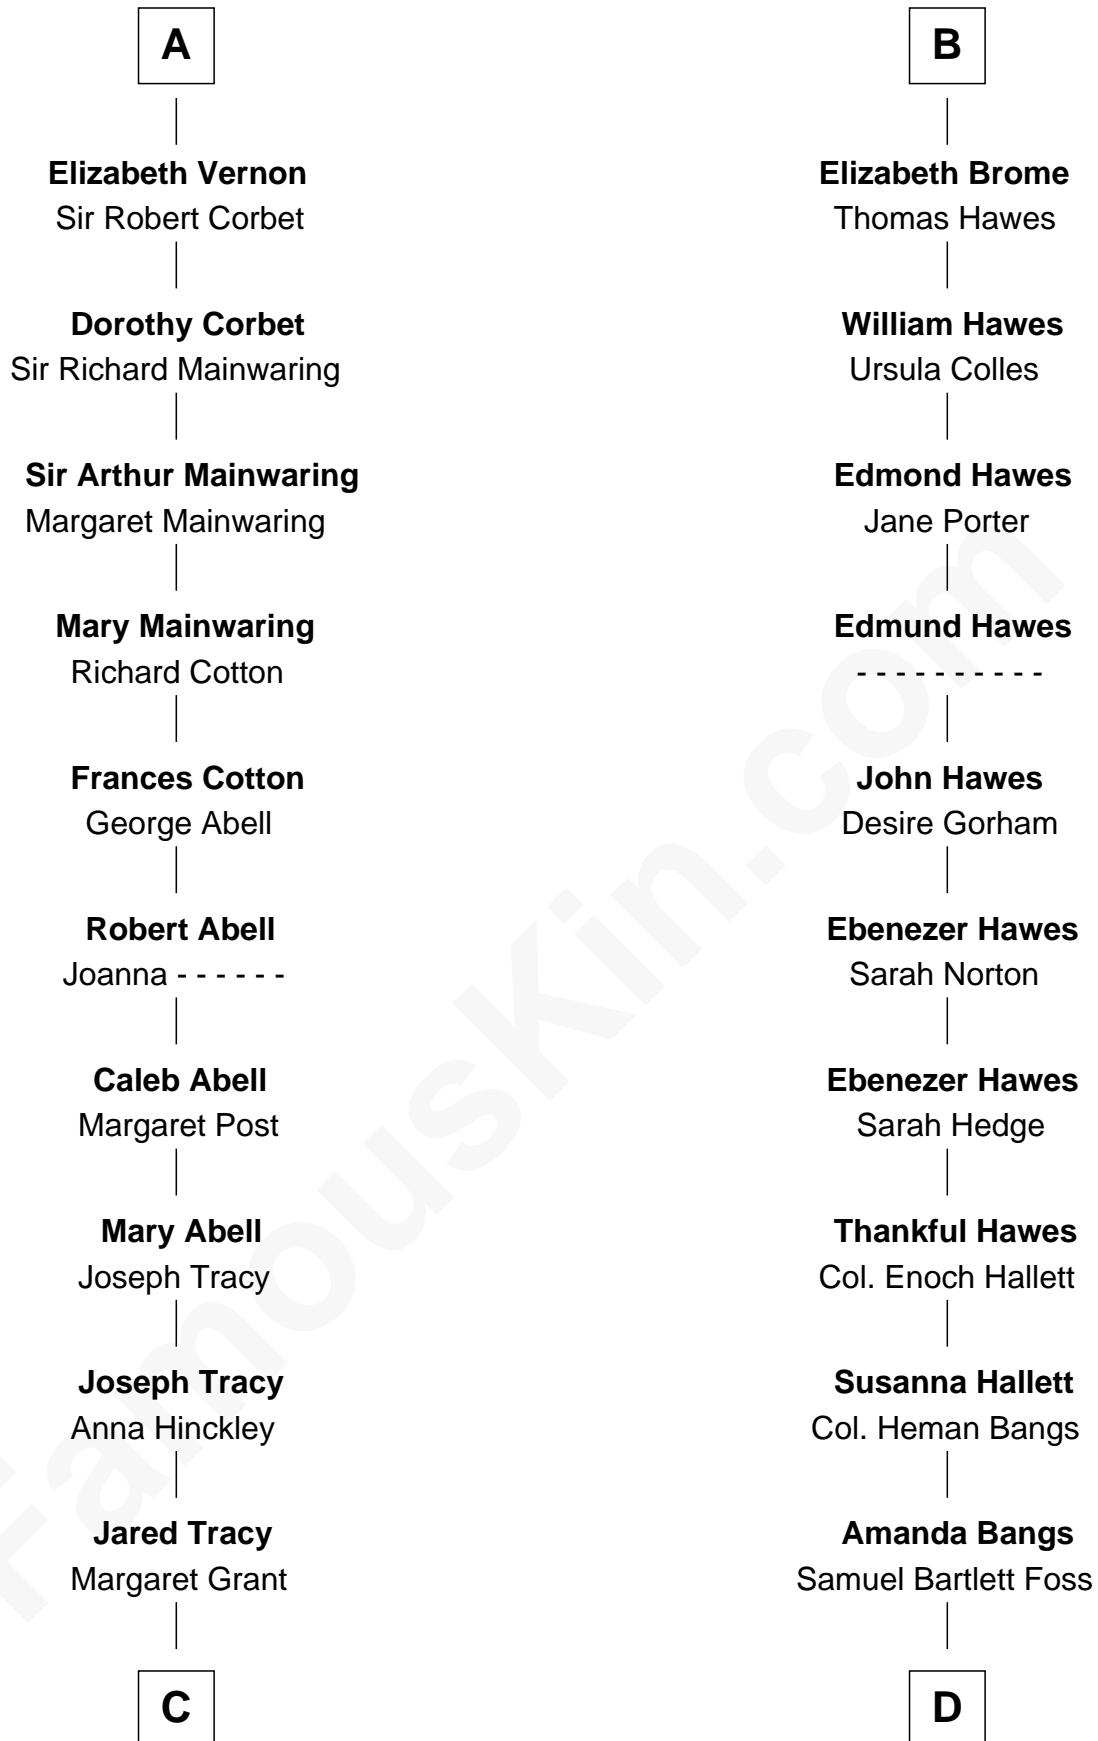

# FamousKin.com Relationship Chart of

**J.P. Morgan, Jr.**

*American Banker and Philanthropist*

**18th cousin 2 times removed of**

**Eugene Foss**

*45th Governor of Massachusetts*

**Sir Robert de Ros**

Isabel de Aubeney

**C**

**William Gedney Tracy**

Rachel Huntington

**Charles F. Tracy**

Louisa Kirkland

**Frances Louisa Tracy**

John Pierpont Morgan

**J.P. Morgan, Jr.**