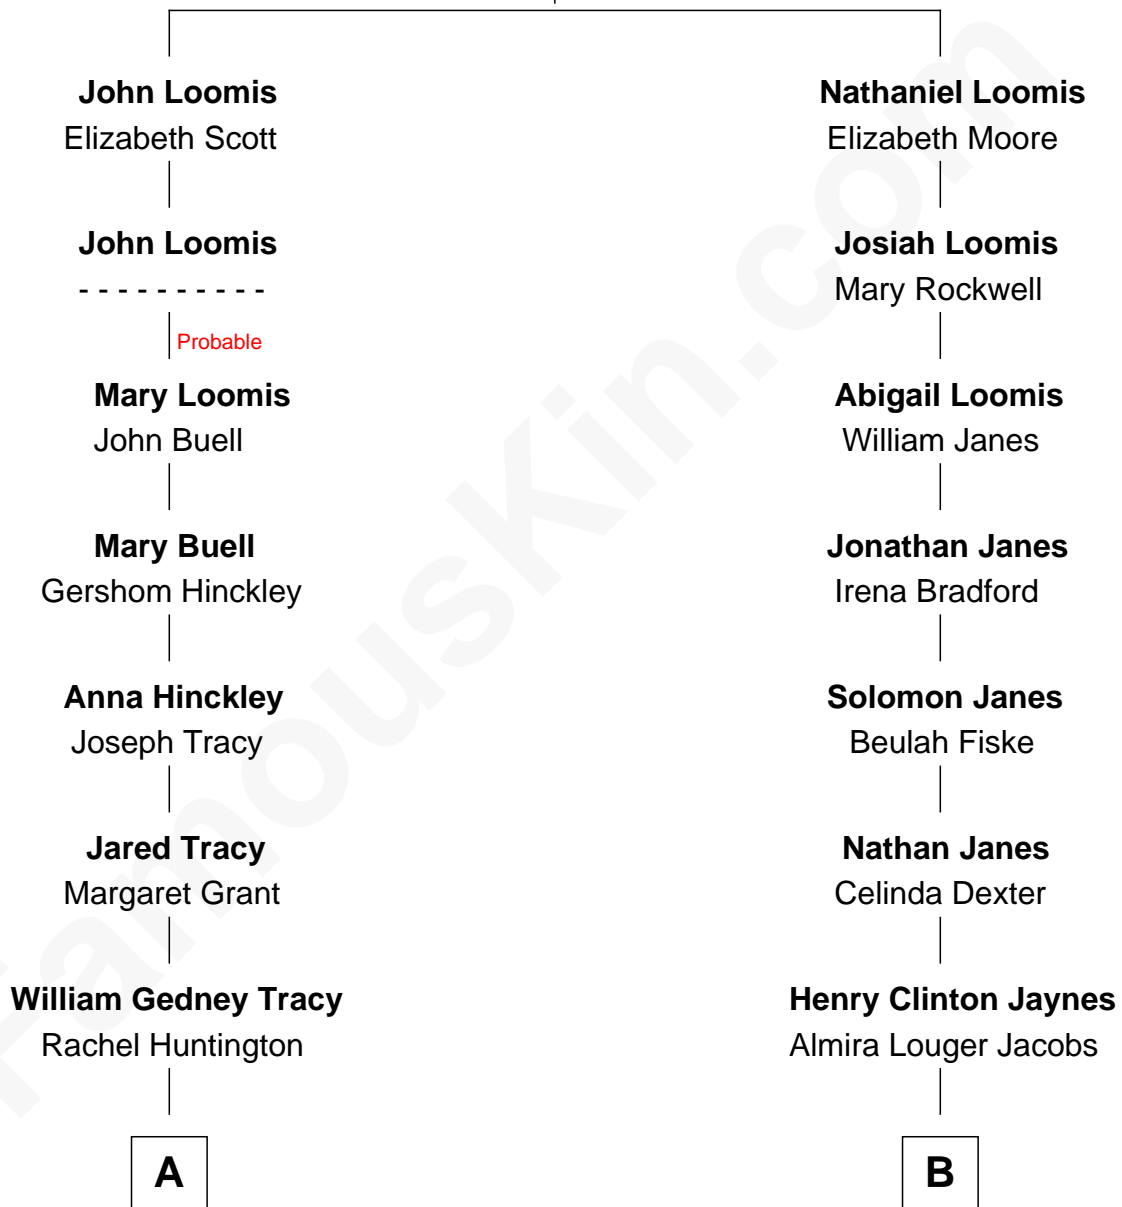

FamousKin.com Relationship Chart of

J.P. Morgan, Jr.

American Banker and Philanthropist

9th cousin 1 time removed of

Peter Fonda

TV and Movie Actor

Joseph Loomis

Mary White

A

Charles F. Tracy
Louisa Kirkland

Frances Louisa Tracy
John Pierpont Morgan

J.P. Morgan, Jr.
American Banker and Philanthropist

B

Henry Silas Jaynes
Elma L. Lanphear

Herberta Elma Jaynes
William Brace Fonda