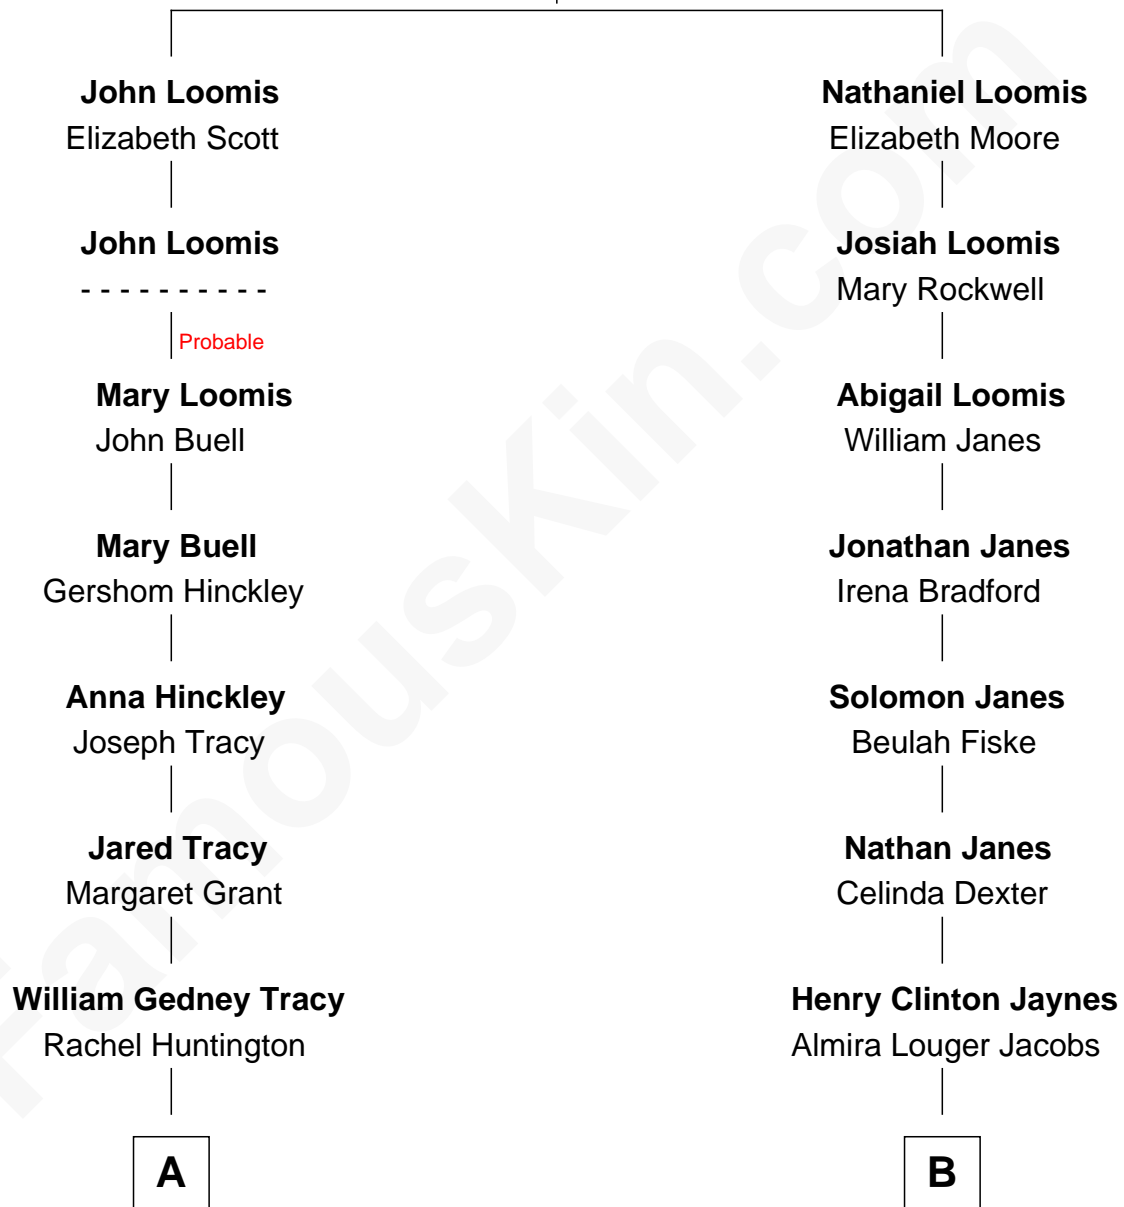

# FamousKin.com Relationship Chart of

**J.P. Morgan, Jr.**

*American Banker and Philanthropist*

9th cousin 2 times removed of

**Bridget Fonda**

*Movie Actress*

**Joseph Loomis**

Mary White

**A**

**Charles F. Tracy**  
Louisa Kirkland

**Frances Louisa Tracy**  
John Pierpont Morgan

**J.P. Morgan, Jr.**  
*American Banker and Philanthropist*

**B**

**Henry Silas Jaynes**  
Elma L. Lanphear

**Herberta Elma Jaynes**  
William Brace Fonda

**Henry Jaynes Fonda**  
Frances Ford Seymour

**Peter H. Fonda**  
Susan Jane Brewer

**Bridget Fonda**  
*Movie Actress*