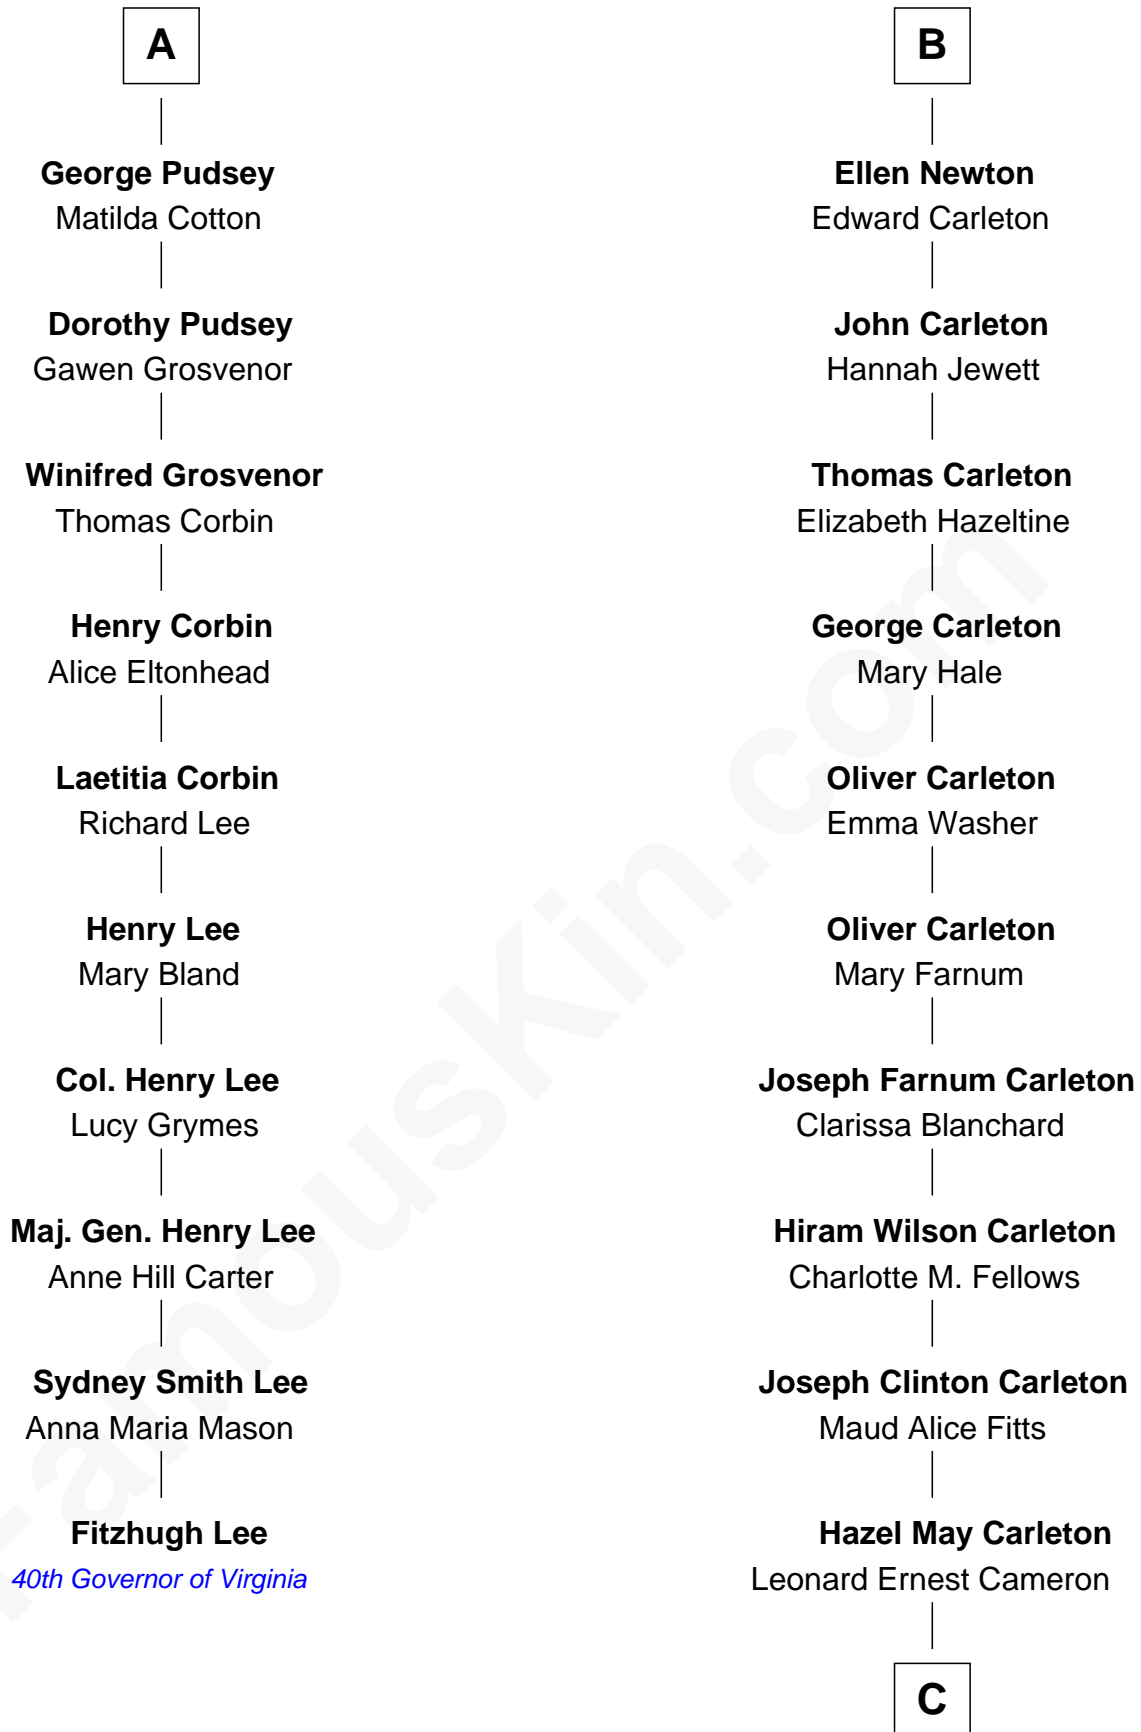

FamousKin.com

Relationship Chart of

Fitzhugh Lee

40th Governor of Virginia

16th cousin 2 times removed of

Mickey Rourke

Movie Actor

Henry FitzHugh

Elizabeth Grey

Eleanor Fitzhugh
Sir Thomas Tunstall

Margaret Tunstall
Sir Ralph Pudsey

Sir John Pudsey
Grace Hamerton

Henry Pudsey
Margaret Conyers

Rowland Pudsey
Edith Hare

William Pudsey
Eleanor Montfort

Robert Pudsey
Eleanor Harman

A

Sir William FitzHugh
Margery Willoughby

Lora FitzHugh
Sir John Constable

Isabel Constable
Stephen de Thorpe

Margaret Thorpe
John Newton

John Newton
Margaret Grimston

John Newton
Marie - - - - -

Lancelot Newton
Mary Lee

B

C

—
Annette Elizabeth Cameron

Philip Andrew Rourke

—
Mickey Rourke

Movie Actor

FamousKin.com