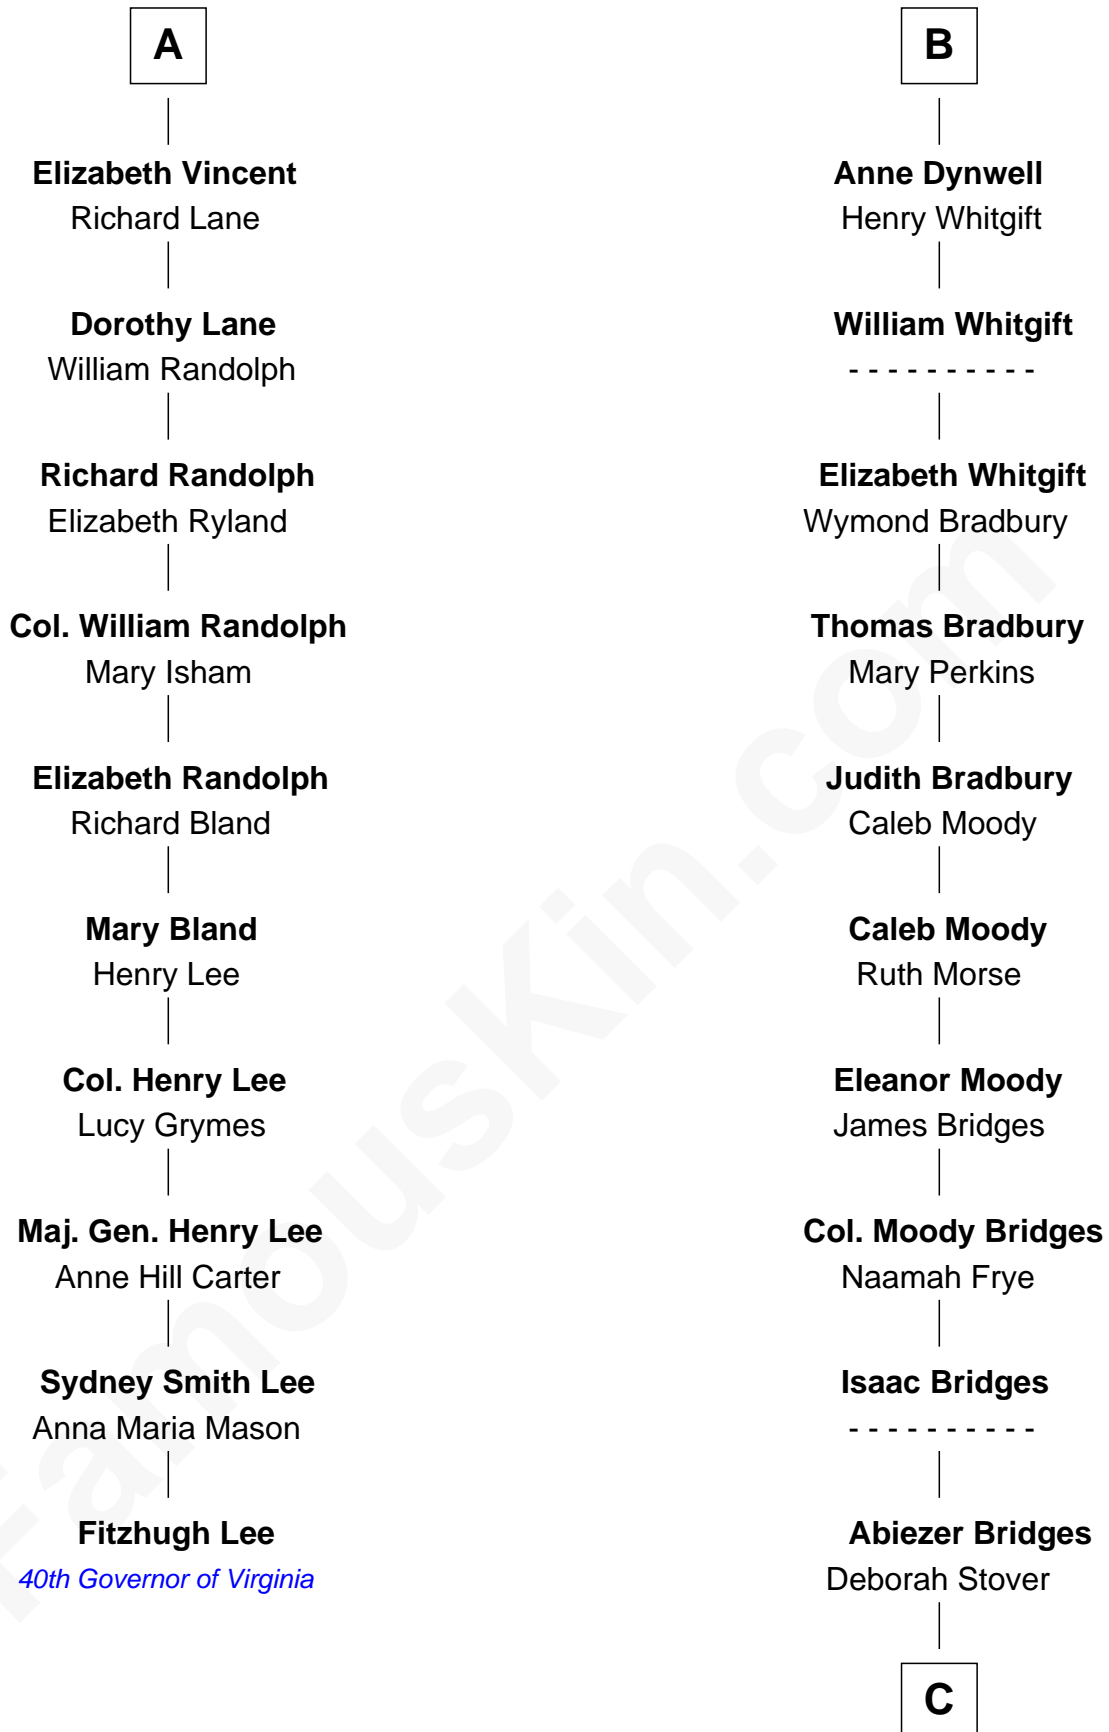

FamousKin.com

Relationship Chart of

Fitzhugh Lee

40th Governor of Virginia

16th cousin 4 times removed of

Owen Brewster

54th Governor of Maine

C

Rev. Otis Bridges

Margaret Owen

Owen W. Bridges

Lydia A. - - - - -

Carrie S. Bridges

William Edmund Brewster

Owen Brewster

54th Governor of Maine