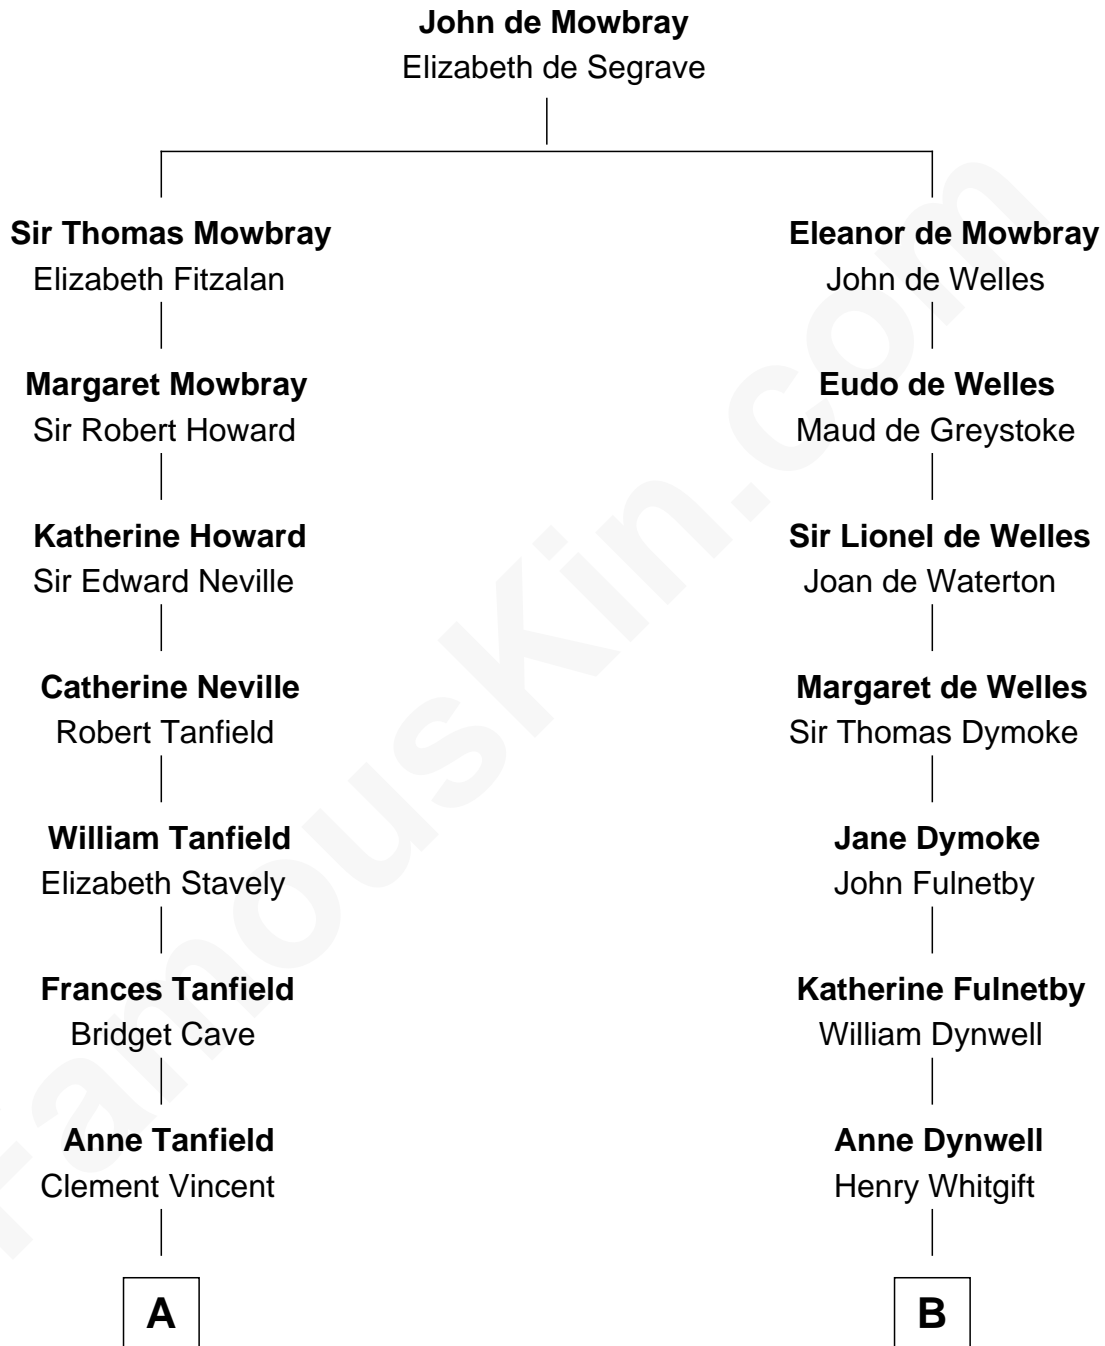

FamousKin.com

Relationship Chart of

Fitzhugh Lee

40th Governor of Virginia

16th cousin 3 times removed of

Owen Brewster

54th Governor of Maine

C

Owen W. Bridges

Lydia A. -----

Carrie S. Bridges

William Edmund Brewster

Owen Brewster

54th Governor of Maine

FamousKin.com