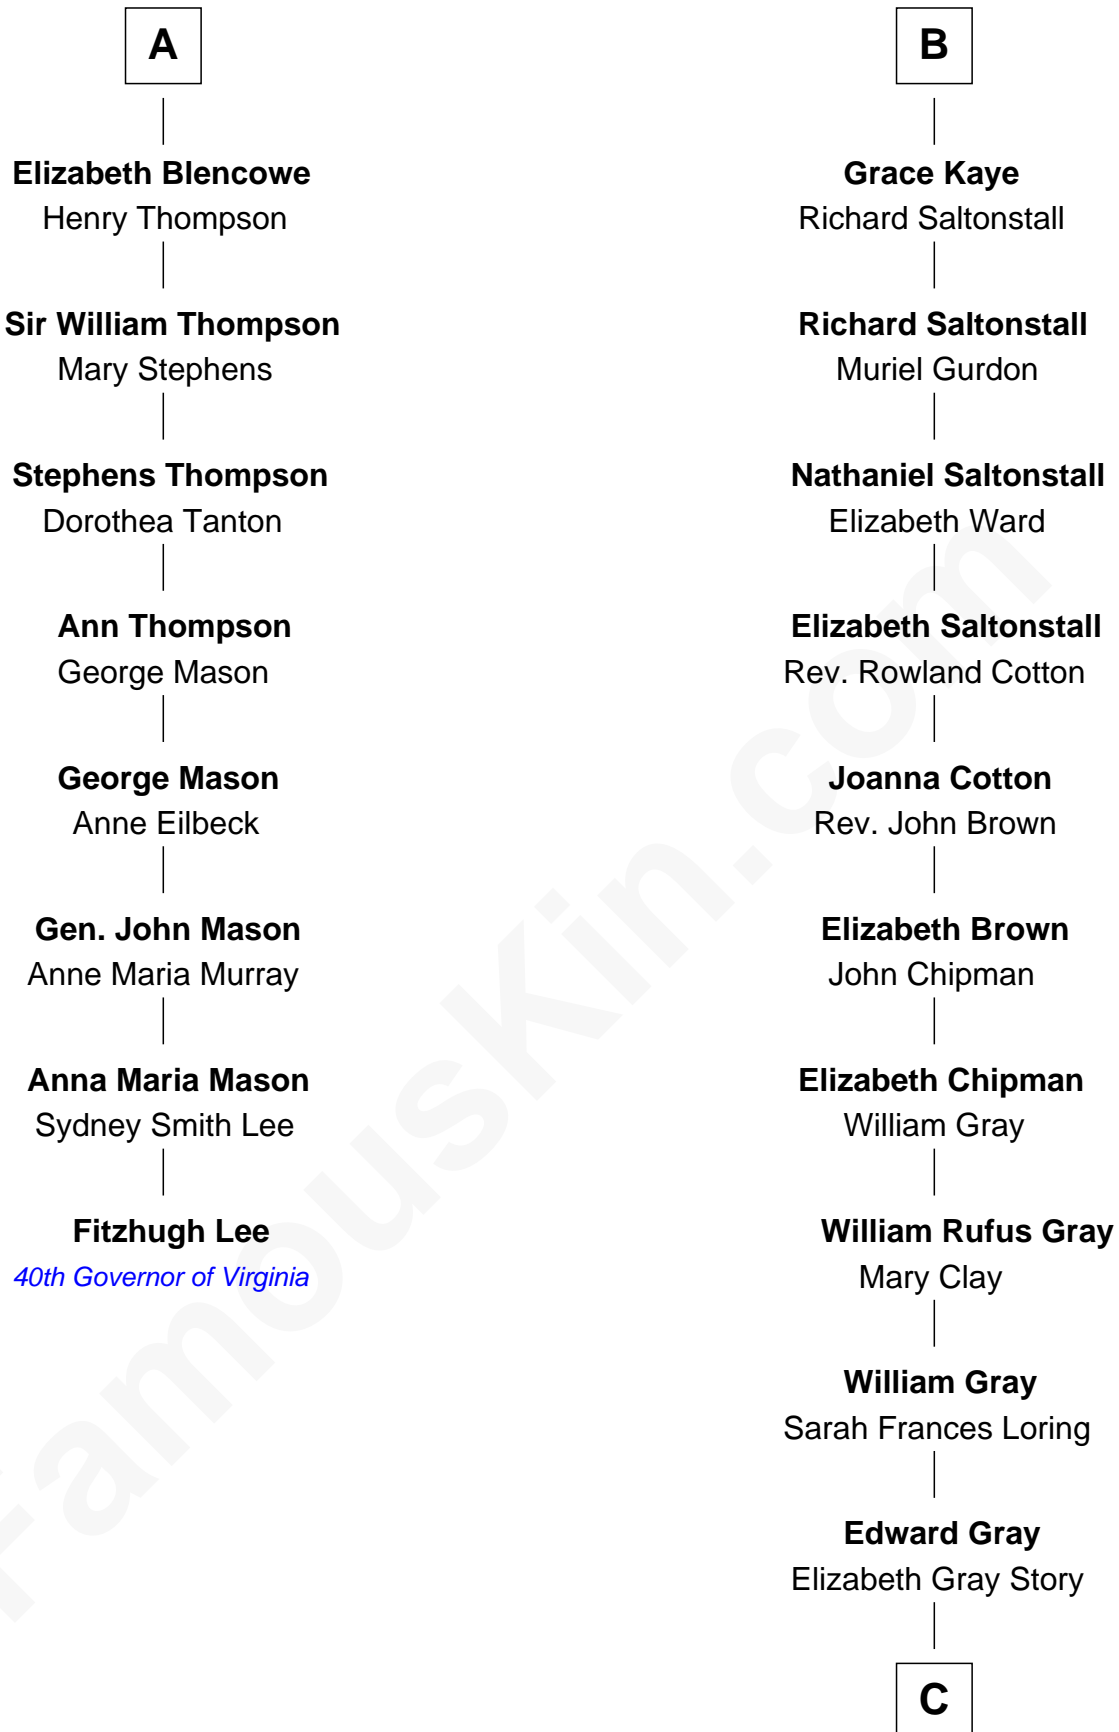

FamousKin.com

Relationship Chart of

Fitzhugh Lee

40th Governor of Virginia

14th cousin 5 times removed of

Story Musgrave

NASA Astronaut

C

Marguerite Gray
John Butler Swann

Marguerite Swann
Percy Musgrave

Story Musgrave
NASA Astronaut

FamousKin.com