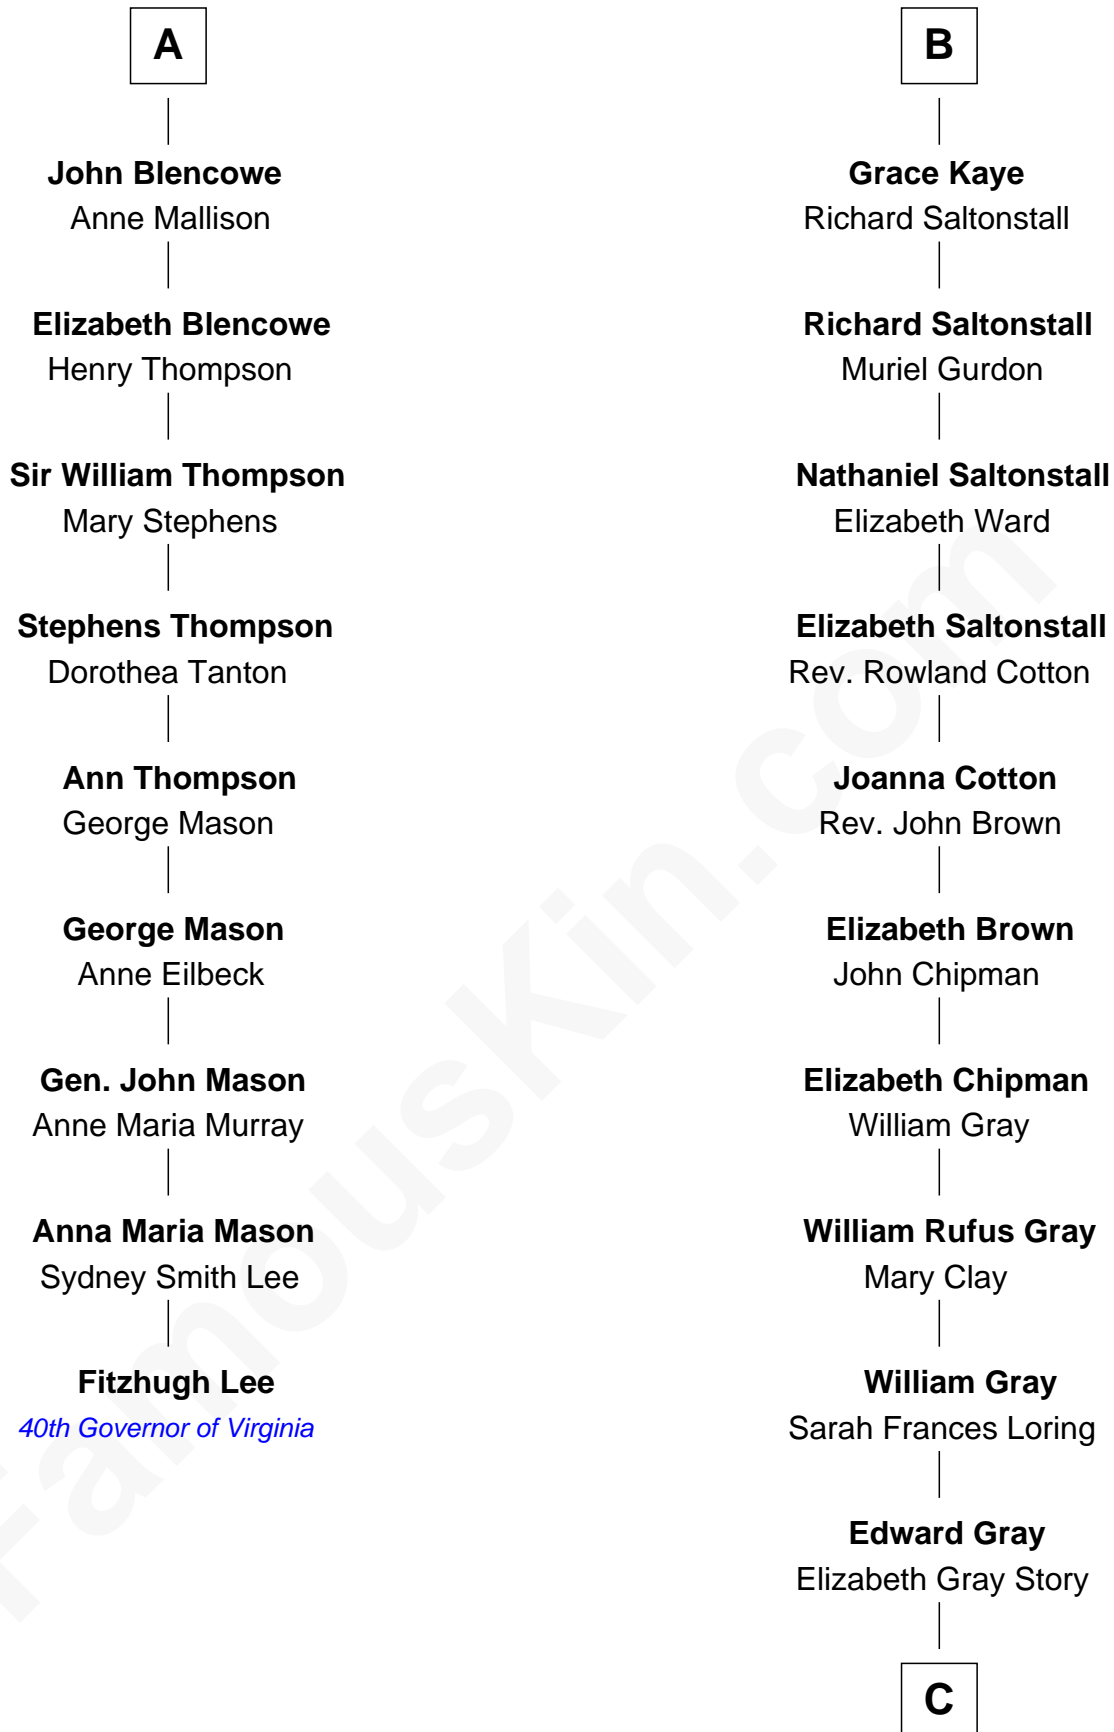

FamousKin.com

Relationship Chart of

Fitzhugh Lee

40th Governor of Virginia

15th cousin 4 times removed of

Story Musgrave

NASA Astronaut

Sir Henry Percy
Elizabeth Mortimer

C

Marguerite Gray
John Butler Swann

Marguerite Swann
Percy Musgrave

Story Musgrave
NASA Astronaut

FamousKin.com