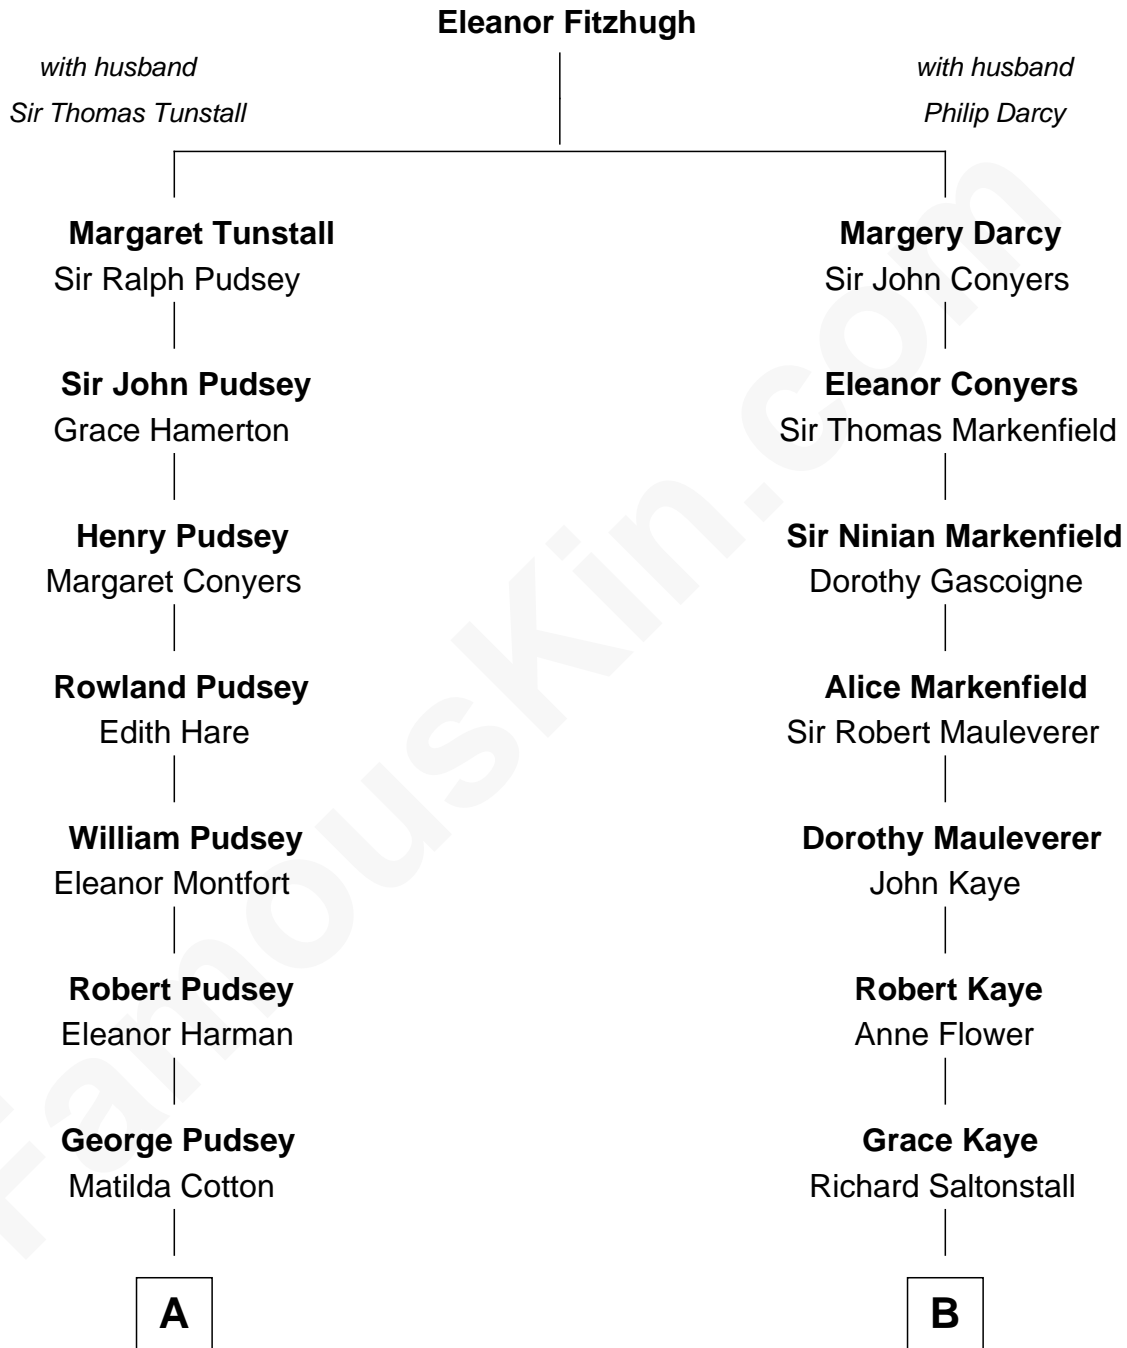

FamousKin.com

Relationship Chart of

Fitzhugh Lee

40th Governor of Virginia

15th cousin 3 times removed of

Story Musgrave
NASA Astronaut

C

—
Marguerite Swann

Percy Musgrave

—
Story Musgrave

NASA Astronaut

FamousKin.com