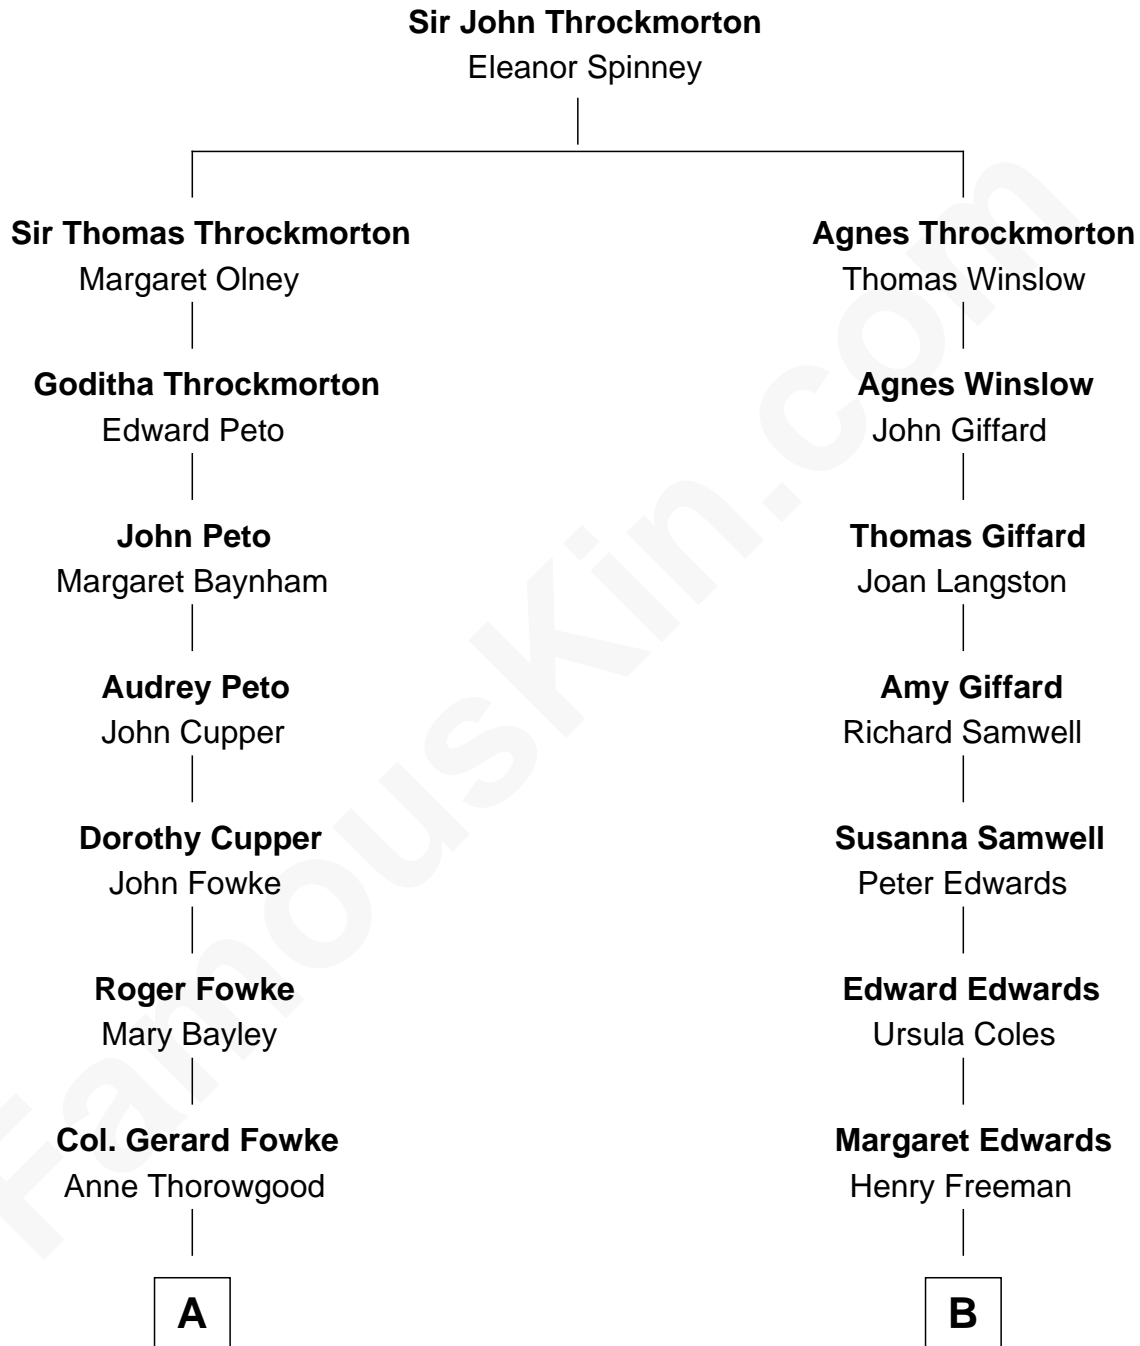

FamousKin.com

Relationship Chart of

Fitzhugh Lee

40th Governor of Virginia

12th cousin 3 times removed of

Thomas Waldo Story
English/American Sculptor

A

Mary Fowke
George Mason

George Mason
Ann Thompson

George Mason
Anne Eilbeck

Gen. John Mason
Anne Maria Murray

Anna Maria Mason
Sydney Smith Lee

Fitzhugh Lee
40th Governor of Virginia

B

Alice Freeman
John Thompson

Dorothy Thompson
Thomas Parke

Martha Parke
Isaac Wheeler

Martha Wheeler
John Williams

Eunice Williams
Joseph Gallup

Lucy Gallup
James Eldredge

Oliver Eldredge
Hannah Finalley

Emelyn Eldredge
William Wetmore Story

Thomas Waldo Story
English/American Sculptor