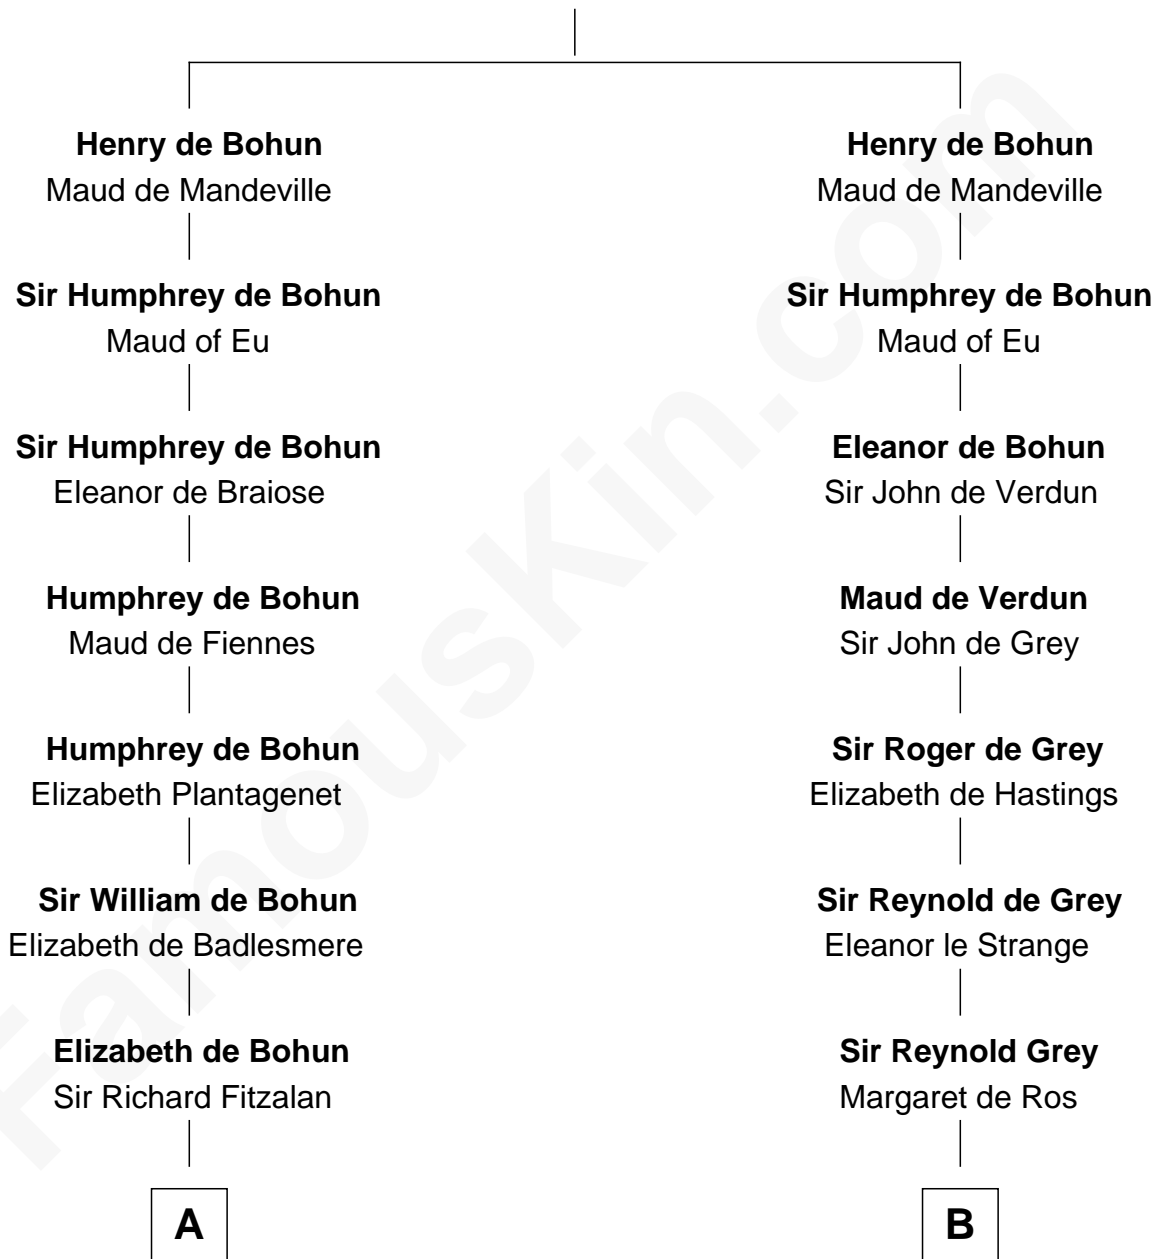

# FamousKin.com Relationship Chart of

**Fitzhugh Lee**

*40th Governor of Virginia*

21st cousin of

**Horace Gray**

*U.S. Supreme Court Justice*

**Humphrey IV de Bohun**

Margaret of Scotland

**A**

**Elizabeth Fitzalan**  
Sir Robert Goushill

**Joan Goushill**  
Sir Thomas Stanley

**Katherine Stanley**  
Sir John Savage

**Dulcia Savage**  
Sir Henry Bold

**Maud Bold**  
Thomas Gerard

**Jennet Gerard**  
Richard Eltonhead