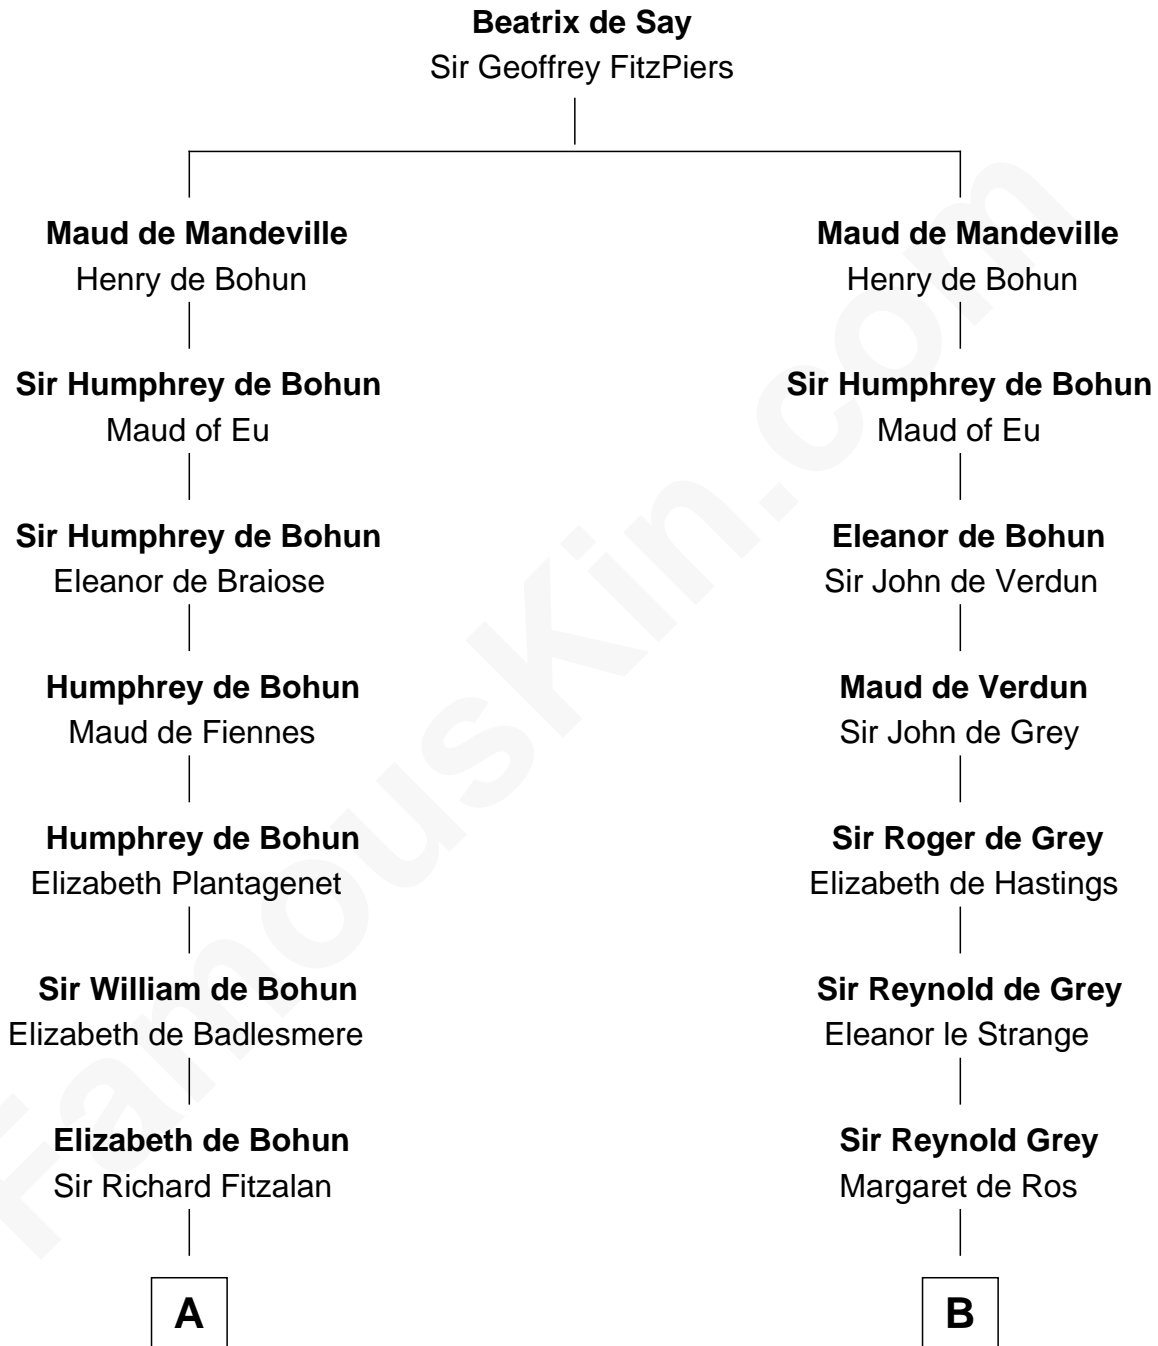

FamousKin.com Relationship Chart of

Fitzhugh Lee

40th Governor of Virginia

21st cousin of

Horace Gray

U.S. Supreme Court Justice

C

Henry Lee
Mary Bland

Col. Henry Lee
Lucy Grymes

Maj. Gen. Henry Lee
Anne Hill Carter

Sydney Smith Lee
Anna Maria Mason

Fitzhugh Lee
40th Governor of Virginia

D

Joanna Cotton
Rev. John Brown

Elizabeth Brown
John Chipman

Elizabeth Chipman
William Gray

Horace Gray
Harriet Upham

Horace Gray
U.S. Supreme Court Justice