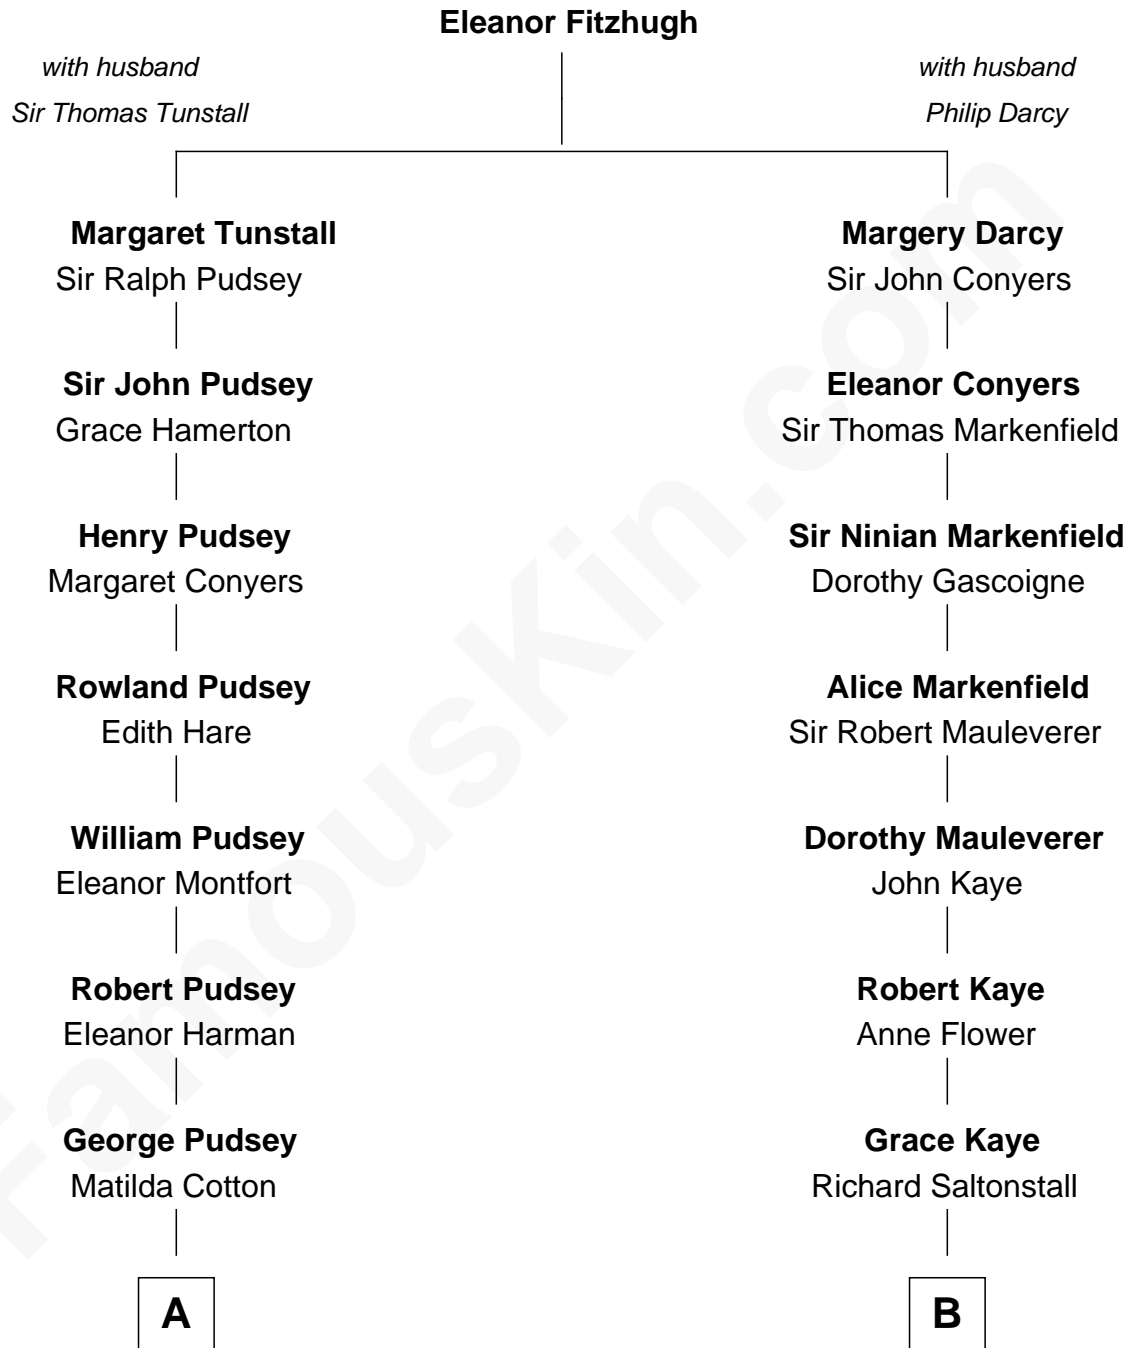

FamousKin.com

Relationship Chart of

Fitzhugh Lee

40th Governor of Virginia

14th cousin 1 time removed of

Horace Gray

U.S. Supreme Court Justice

A

Dorothy Pudsey
Gawen Grosvenor

Winifred Grosvenor
Thomas Corbin

Henry Corbin
Alice Eltonhead

Laetitia Corbin
Richard Lee

Henry Lee
Mary Bland

Col. Henry Lee
Lucy Grymes

Maj. Gen. Henry Lee
Anne Hill Carter

Sydney Smith Lee
Anna Maria Mason