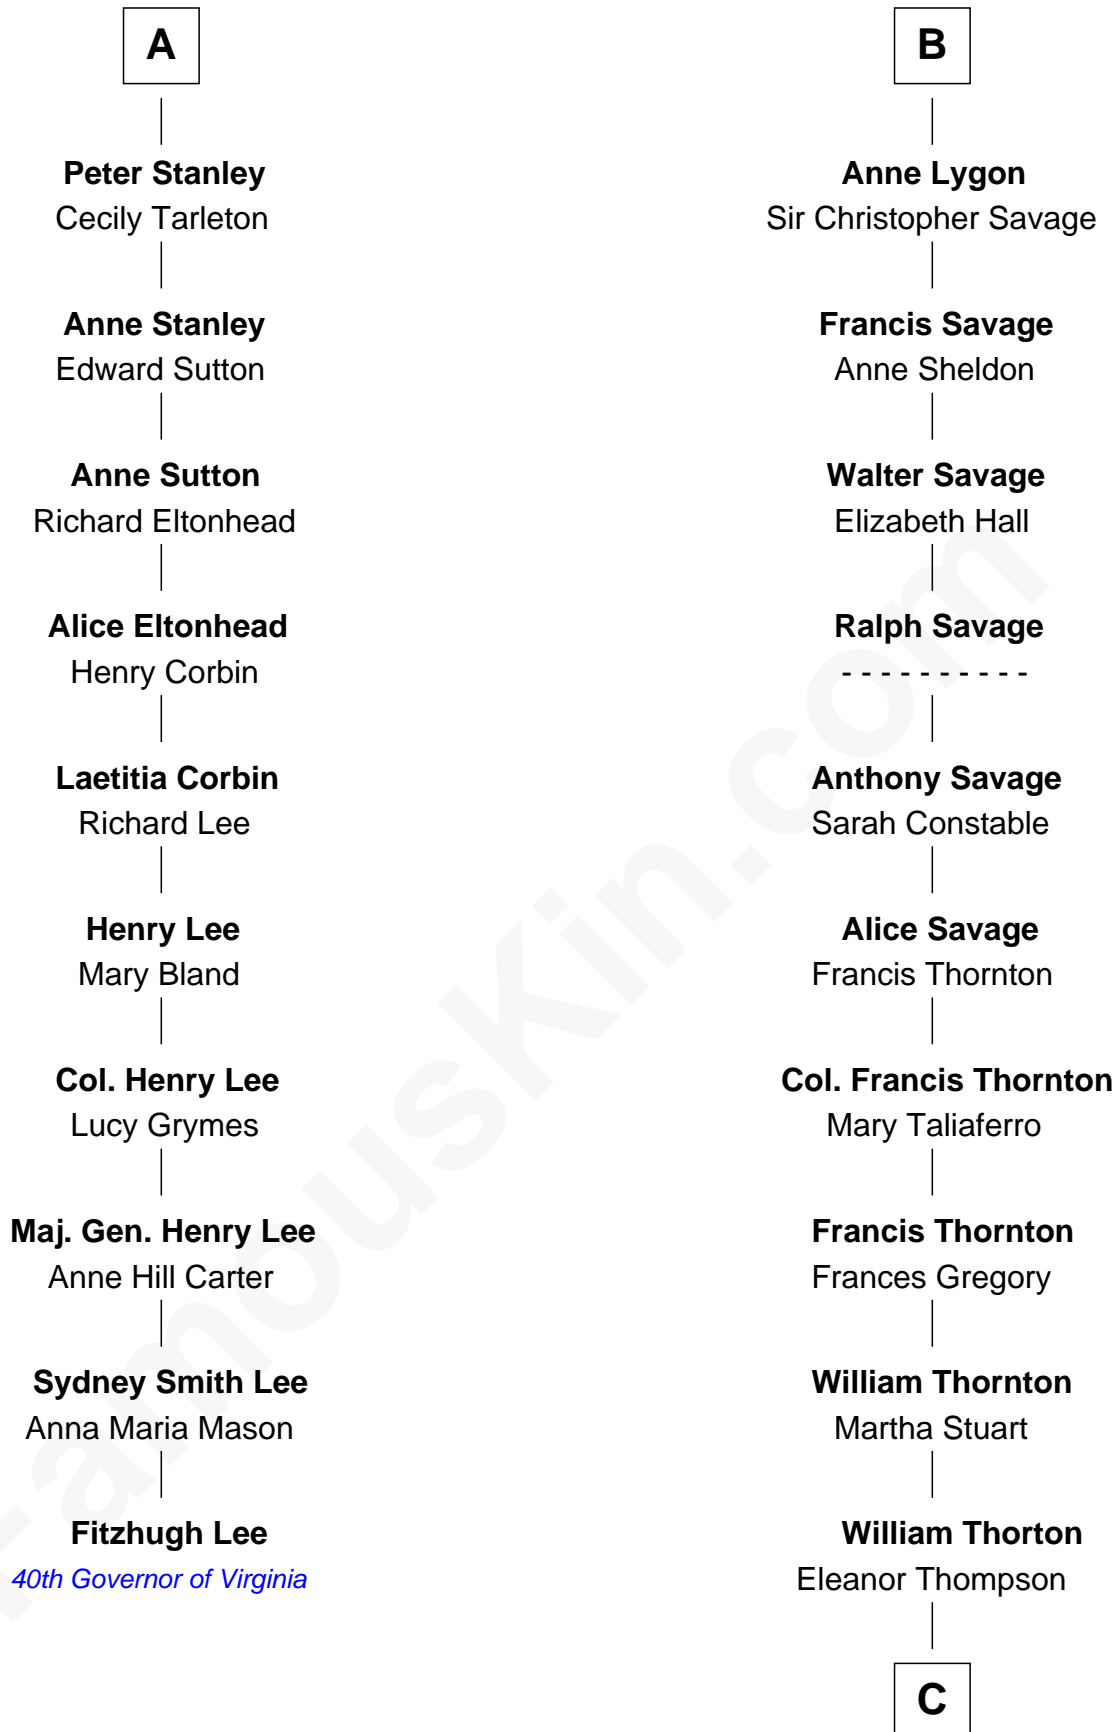

FamousKin.com

Relationship Chart of

Fitzhugh Lee

40th Governor of Virginia

16th cousin 4 times removed of

General George S. Patton

U.S. Army - World War II

Katherine de Hastang

Ralph de Stafford

C

|
Susanna Thompson Thorton

Andrew Glassell

|
Susan Thornton Glassell

George Smith Patton

|
George Smith Patton

Ruth Wilson