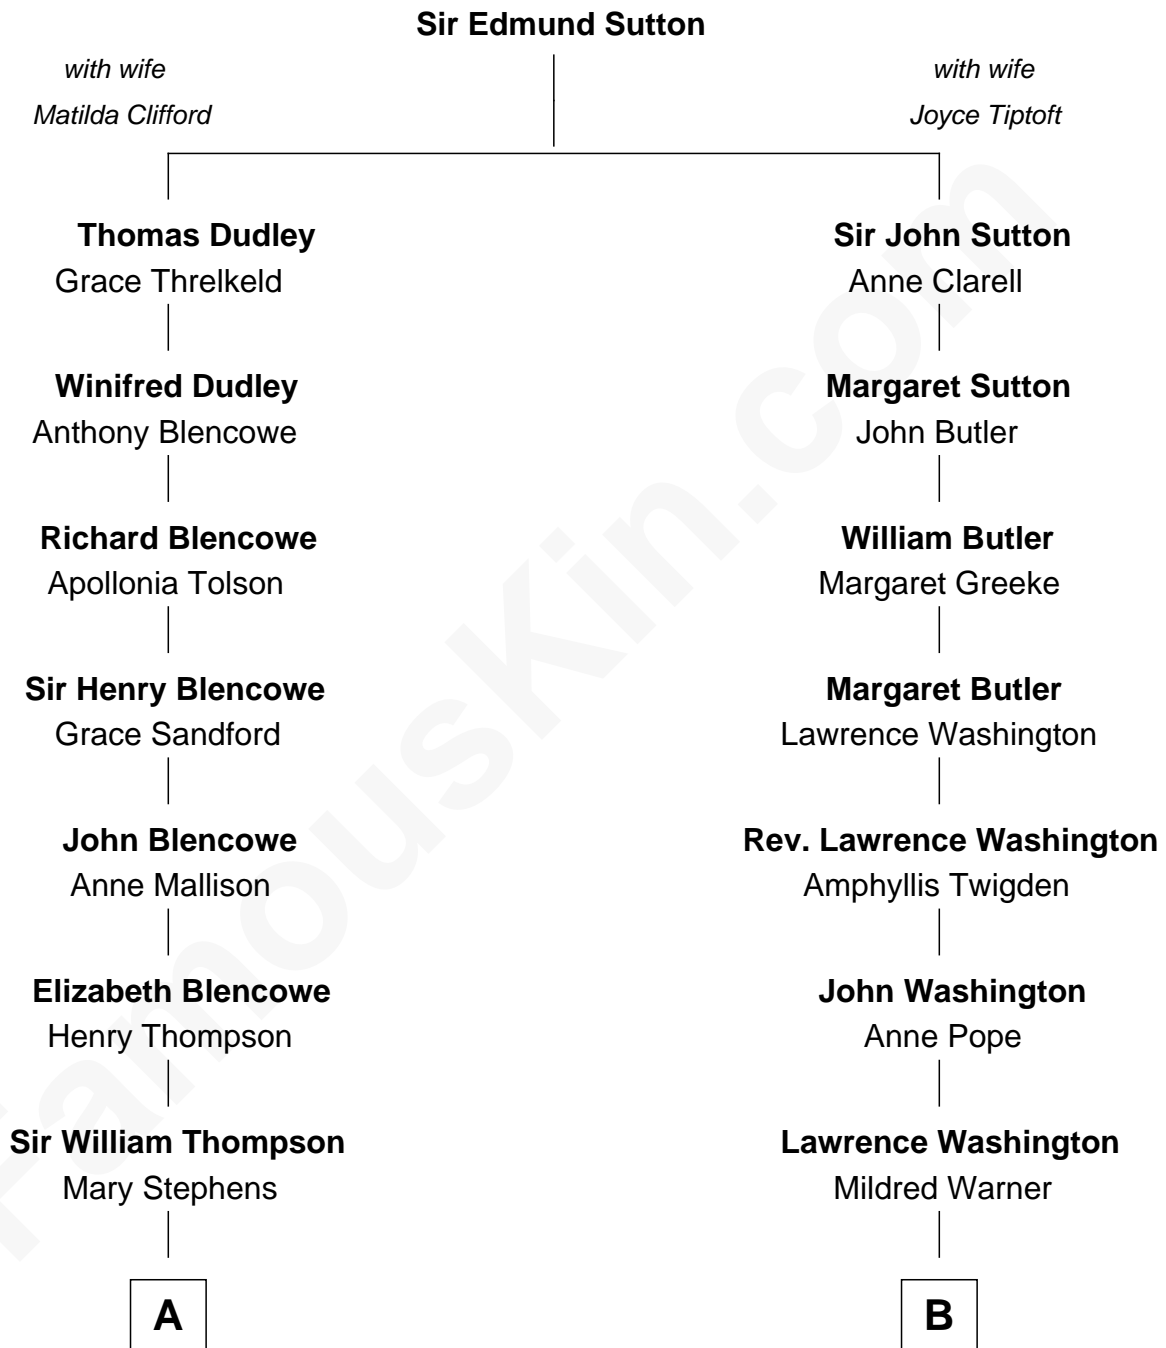

FamousKin.com

Relationship Chart of

Fitzhugh Lee

40th Governor of Virginia

12th cousin 2 times removed of

General George S. Patton

U.S. Army - World War II

A

Stephens Thompson

Dorothea Tanton

Ann Thompson

George Mason

George Mason

Anne Eilbeck

Gen. John Mason

Anne Maria Murray

Anna Maria Mason

Sydney Smith Lee

Fitzhugh Lee

40th Governor of Virginia

B

Mildred Washington

Roger Gregory

Frances Gregory