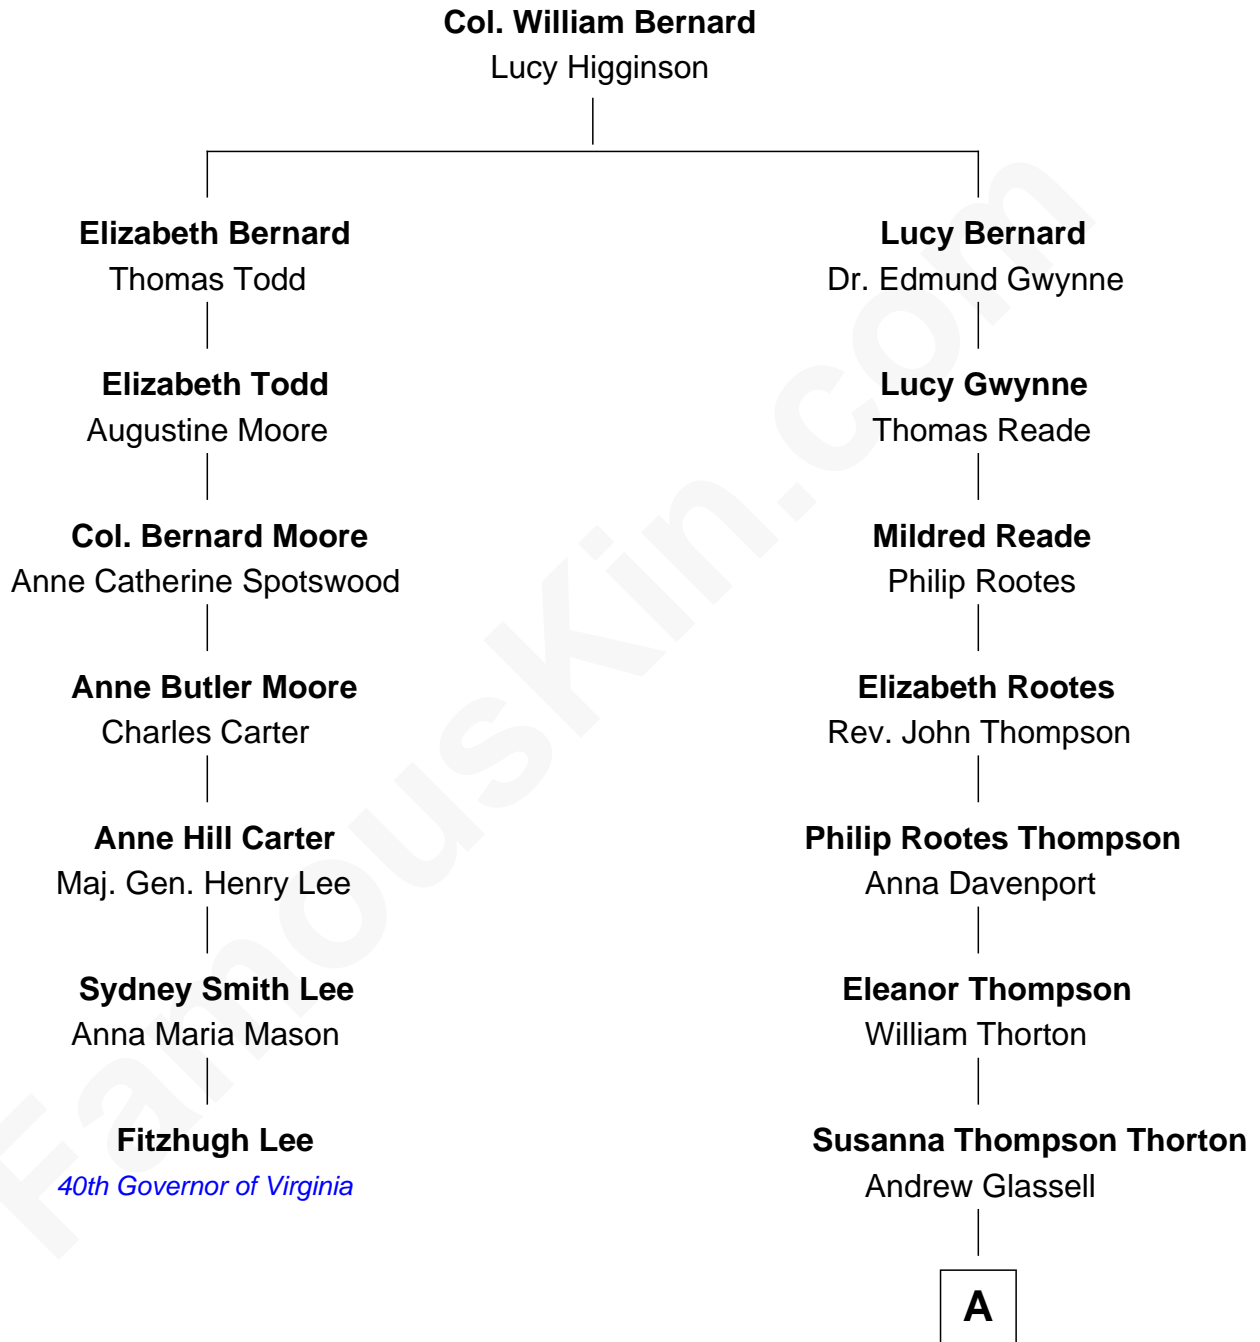

FamousKin.com

Relationship Chart of

Fitzhugh Lee

40th Governor of Virginia

6th cousin 3 times removed of

General George S. Patton

U.S. Army - World War II

A

|
Susan Thornton Glassell

George Smith Patton

|
George Smith Patton

Ruth Wilson

|
General George S. Patton

U.S. Army - World War II

FamousKin.com