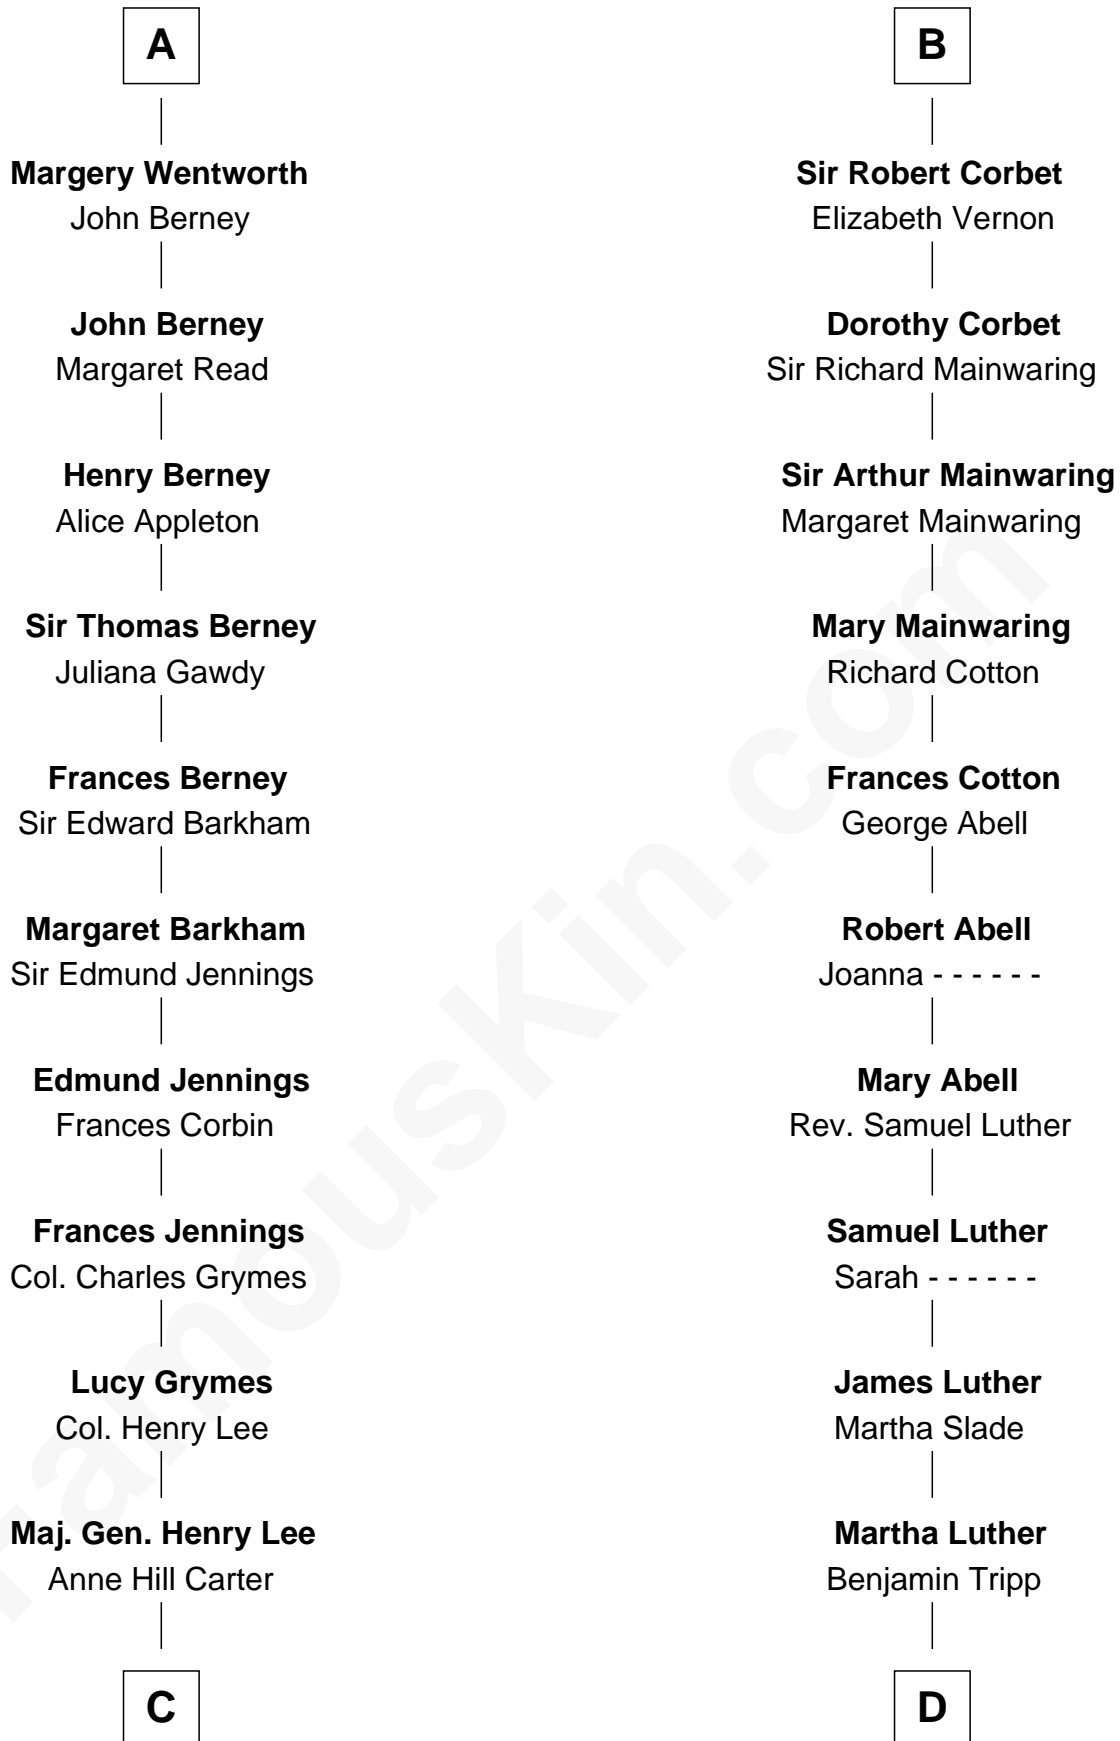

FamousKin.com

Relationship Chart of

Fitzhugh Lee

40th Governor of Virginia

18th cousin 3 times removed of

Lizzie Borden

Accused Murderess

Hugh le Despencer

Sir William Ferrers

Elizabeth Belknap

Anne Ferrers

Sir Walter Devereux

Elizabeth Devereux

Sir Richard Corbet

B

C

Sydney Smith Lee
Anna Maria Mason

Fitzhugh Lee
40th Governor of Virginia

D

Susanna Tripp
John Vinnicum

Sarah L. Vinnicum
Joseph Morse

Anthony Morse
Rhoda Morrison

Sarah Anthony Morse
Andrew Jackson Borden

Lizzie Borden
Accused Murderess