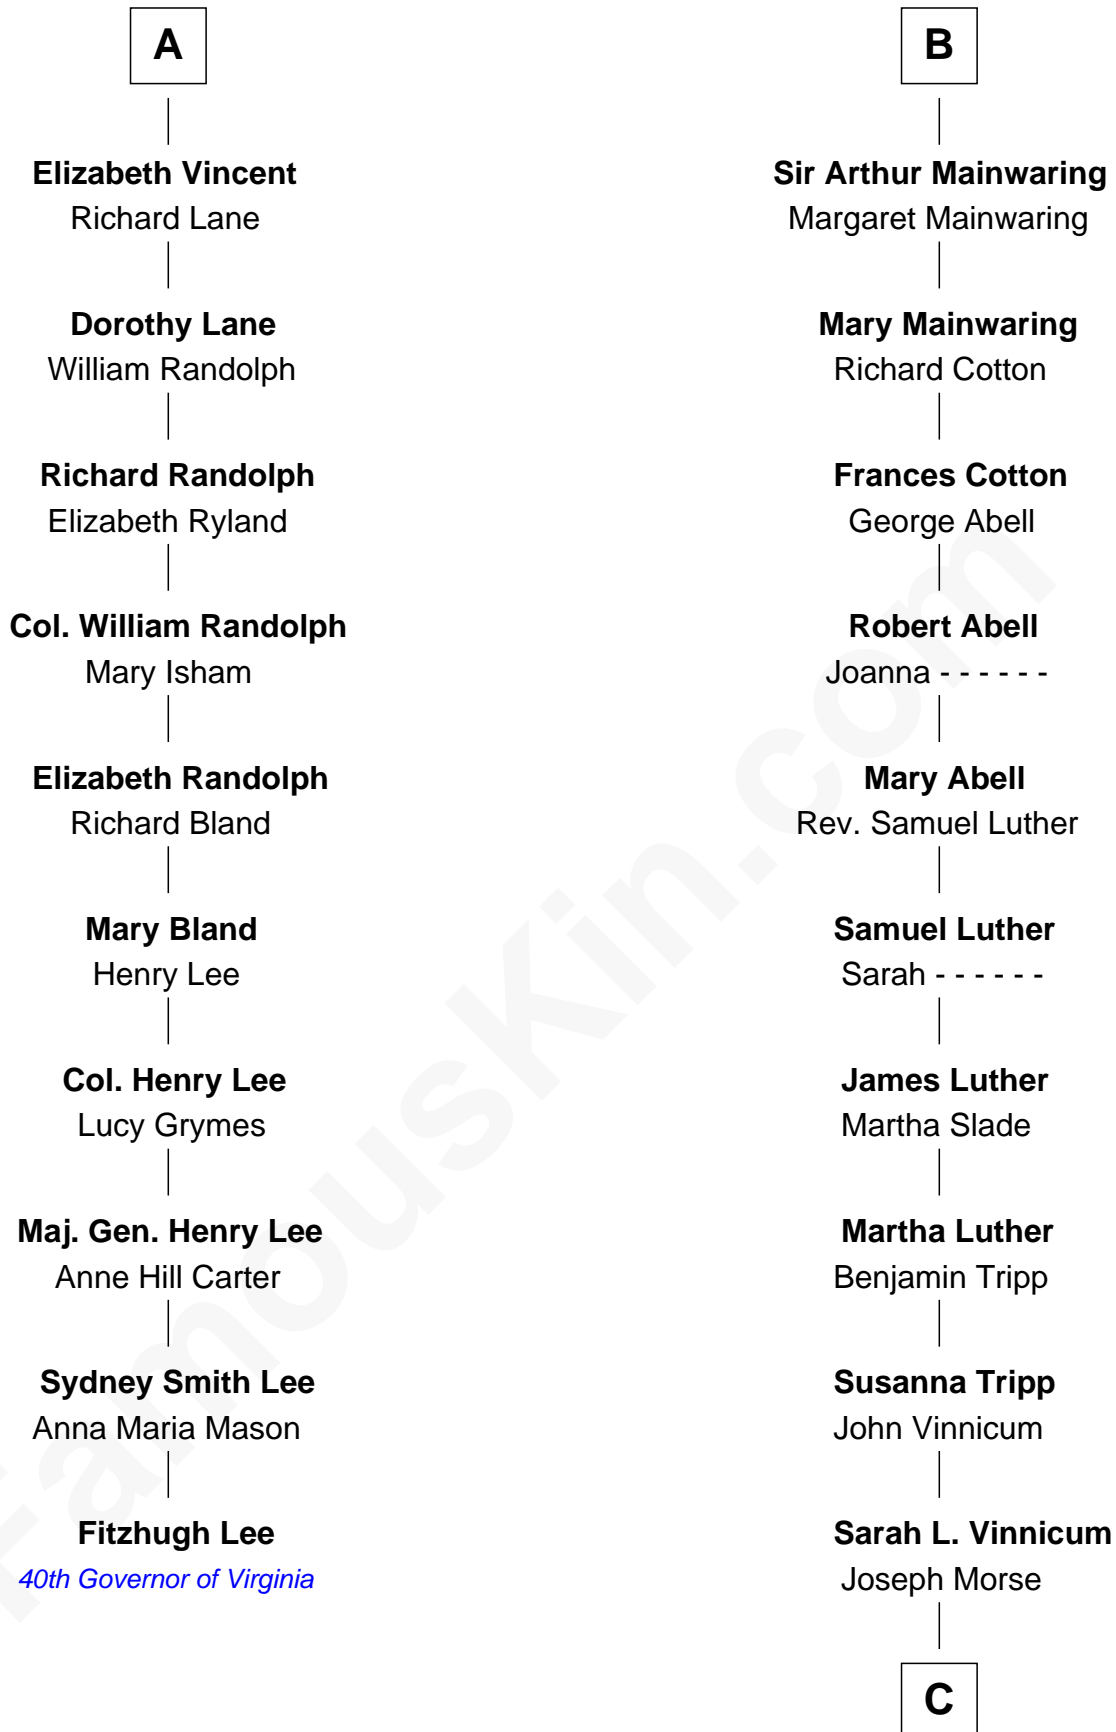

FamousKin.com

Relationship Chart of

Fitzhugh Lee

40th Governor of Virginia

16th cousin 3 times removed of

Lizzie Borden

Accused Murderess

C

Anthony Morse

Rhoda Morrison

Sarah Anthony Morse

Andrew Jackson Borden

Lizzie Borden

Accused Murderess

FamousKin.com