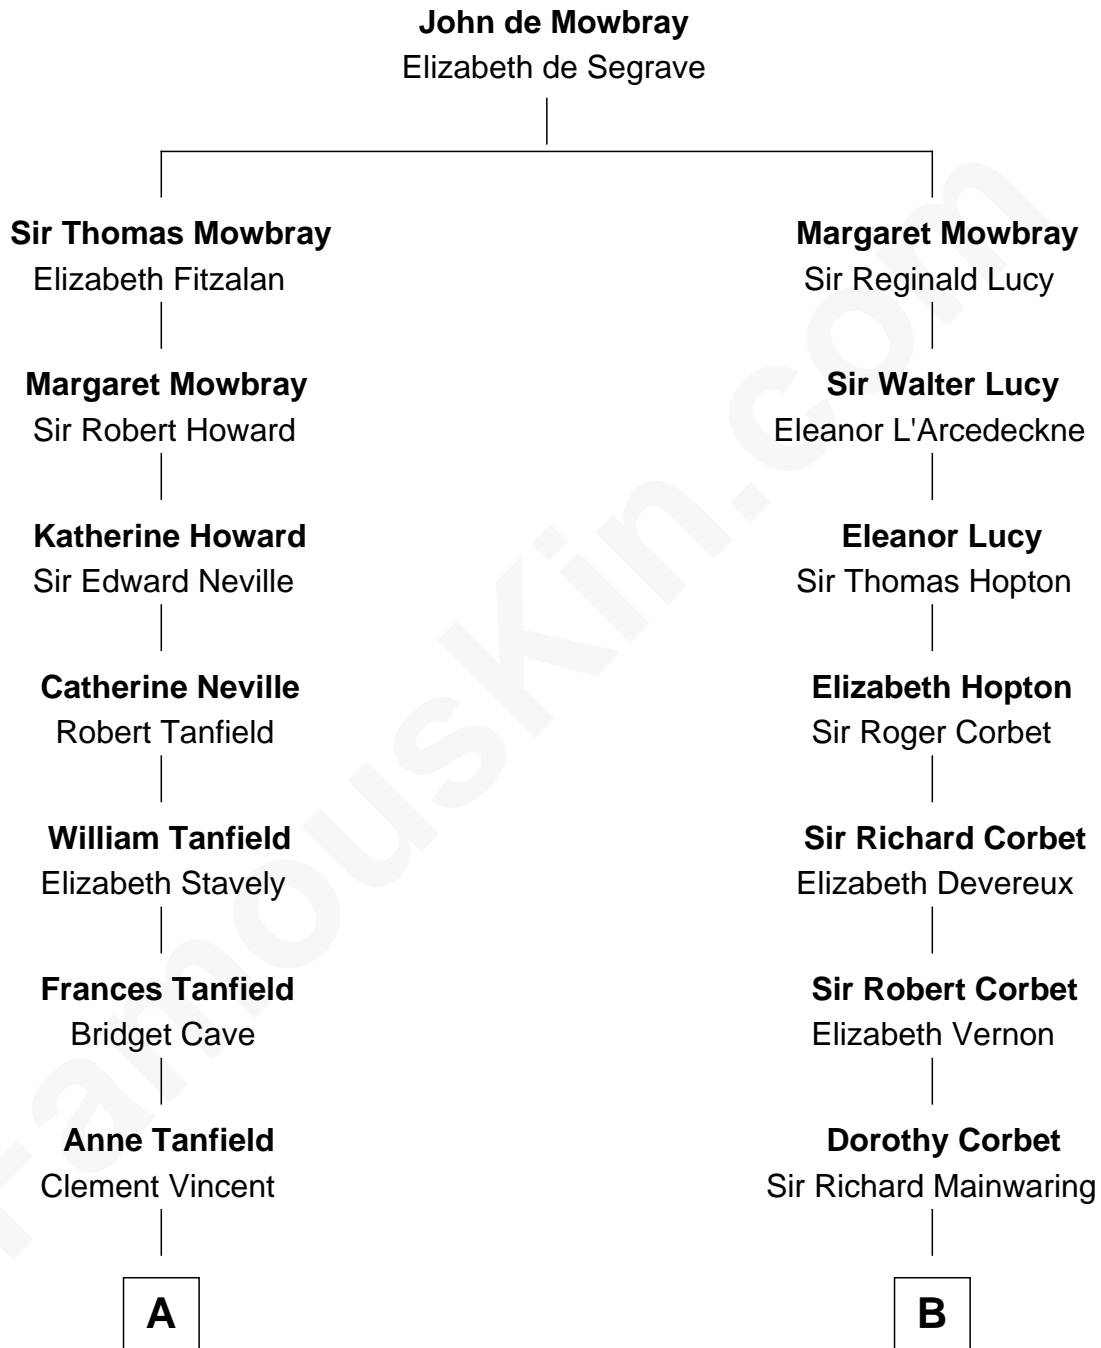

FamousKin.com

Relationship Chart of

Fitzhugh Lee

40th Governor of Virginia

16th cousin 3 times removed of

Lizzie Borden

Accused Murderess

C

Anthony Morse

Rhoda Morrison

Sarah Anthony Morse

Andrew Jackson Borden

Lizzie Borden

Accused Murderess

FamousKin.com